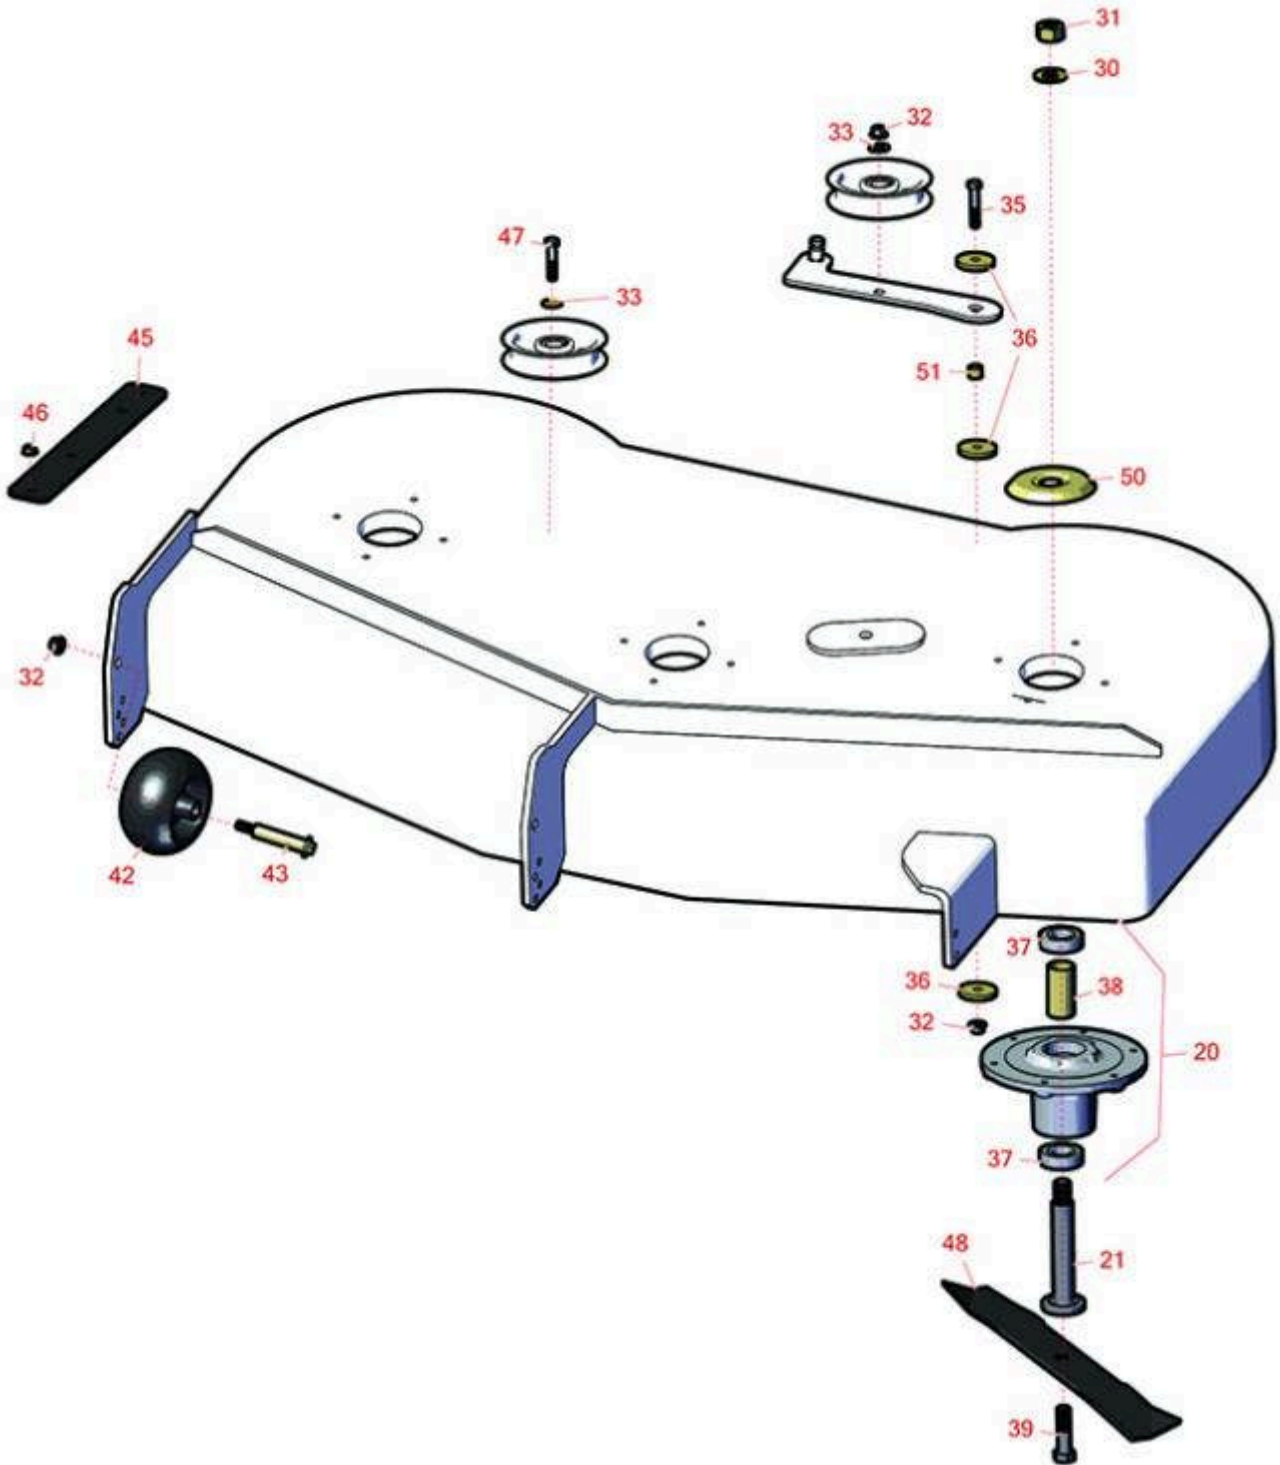

Replaces Toro Titan ZX 6020 Parts

Zero Turn Mower with 60in Deck - Model 74843

60in Rotary Deck

All original equipment manufacturers names and part numbers are used for identification purposes only, and we are in no way implying that our products are original equipment parts. Prices subject to change without notice.

Replaces Toro Titan ZX 6020 Parts

Zero Turn Mower with 60in Deck - Model 74843

60in Rotary Deck

Item No	R&R Part No.	OEM Part No.	Description	Qty Req	Price Each	Order Quantity
Spindles						
20	R139-2357	120-5477, 139-2357	Spindle Assy	3	53.80	
21	R115-2642	115-2642	Shaft- Spindle	3	32.45	
Other Parts Available						
30	R7-4150	7-4150	Washer	3	1.95	
31	R3219-7	01-158-0600, 01-188-1216, 215-46, 22-18-BJC, 3219-7	Nut- 3/4-16 GR8 Hex	3	2.55	
32	R104-8301	104-8301, 104-9301, 109-6658, 133-7570	Locknut - 3/8-16 Nylon Flanged	6	0.88	
33	R80-6990	104-1050, 80-6990	Washer - Hardened	3	2.75	
35	R323-10	01-150-0680, 01-178-0616, 100-6663, 100-8320, 1489, 20-51-AD, 20-51-AGD, 3224-6, 323-10, 323-35, 908336	Bolt - Hex HD 3/8-16 x 2	1	0.58	
36	R110-9981	110-9981	Washer-Plain	3	10.85	
37	R116-0720	116-0720	Bearing - Ball - Special Triple Seal	2	9.30	
38	R115-2641	115-2641	Spacer- Bearing	1	8.45	
39	R51-4060	51-4060	Bolt - Blade	3	4.80	