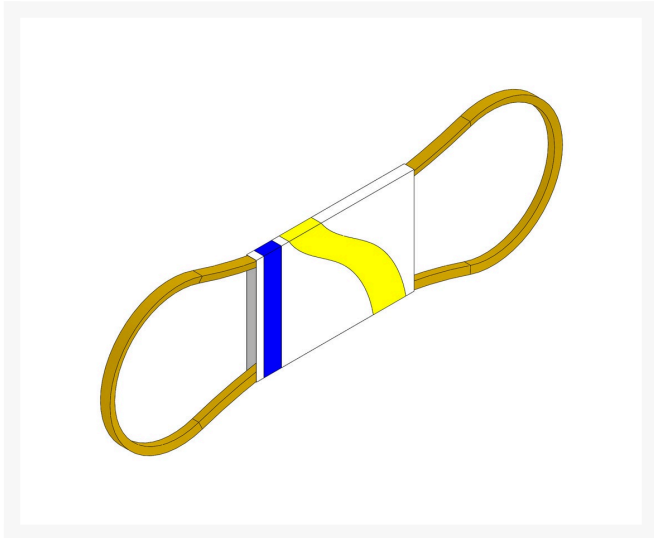

Belt - Wing

R72-3760

Replaces

R&R Products	R63-1440
Toro	63-1440, 72-3760

Specifications

Manufacturer	R&R Products
--------------	--------------

Fits Models

Toro Groundsmaster 322-D