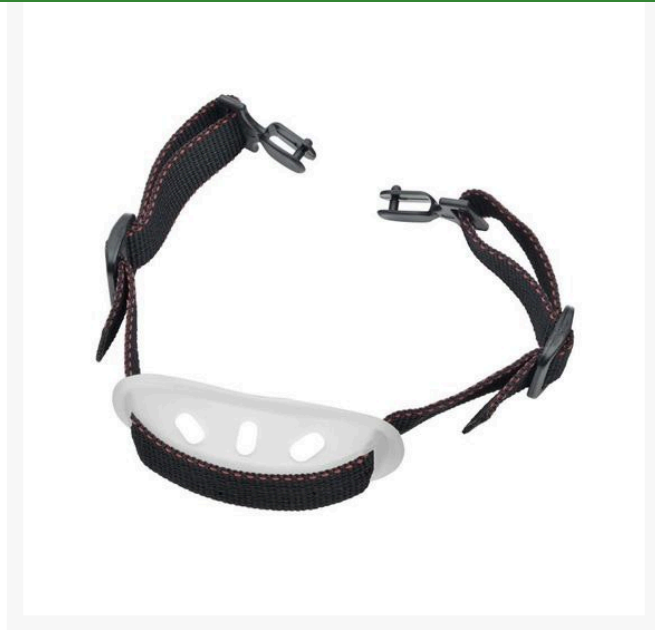

Strap - Hard Hat Chin R7027

Details

Keeps hard hat in place so you're protected when your work activity risks losing it. Securely attaches to all 3M hard hats. Chin cup vented for comfort. One size adjusts to fit all.

- Securely attaches to all 3M hard hats
- Vented chin cup
- One size adjusts to fit all

Specifications

Manufacturer

Elvex

R&R Products Inc

3334 E Milber St Tucson, 85714

800-528-3446

<https://www.rrproducts.com/>