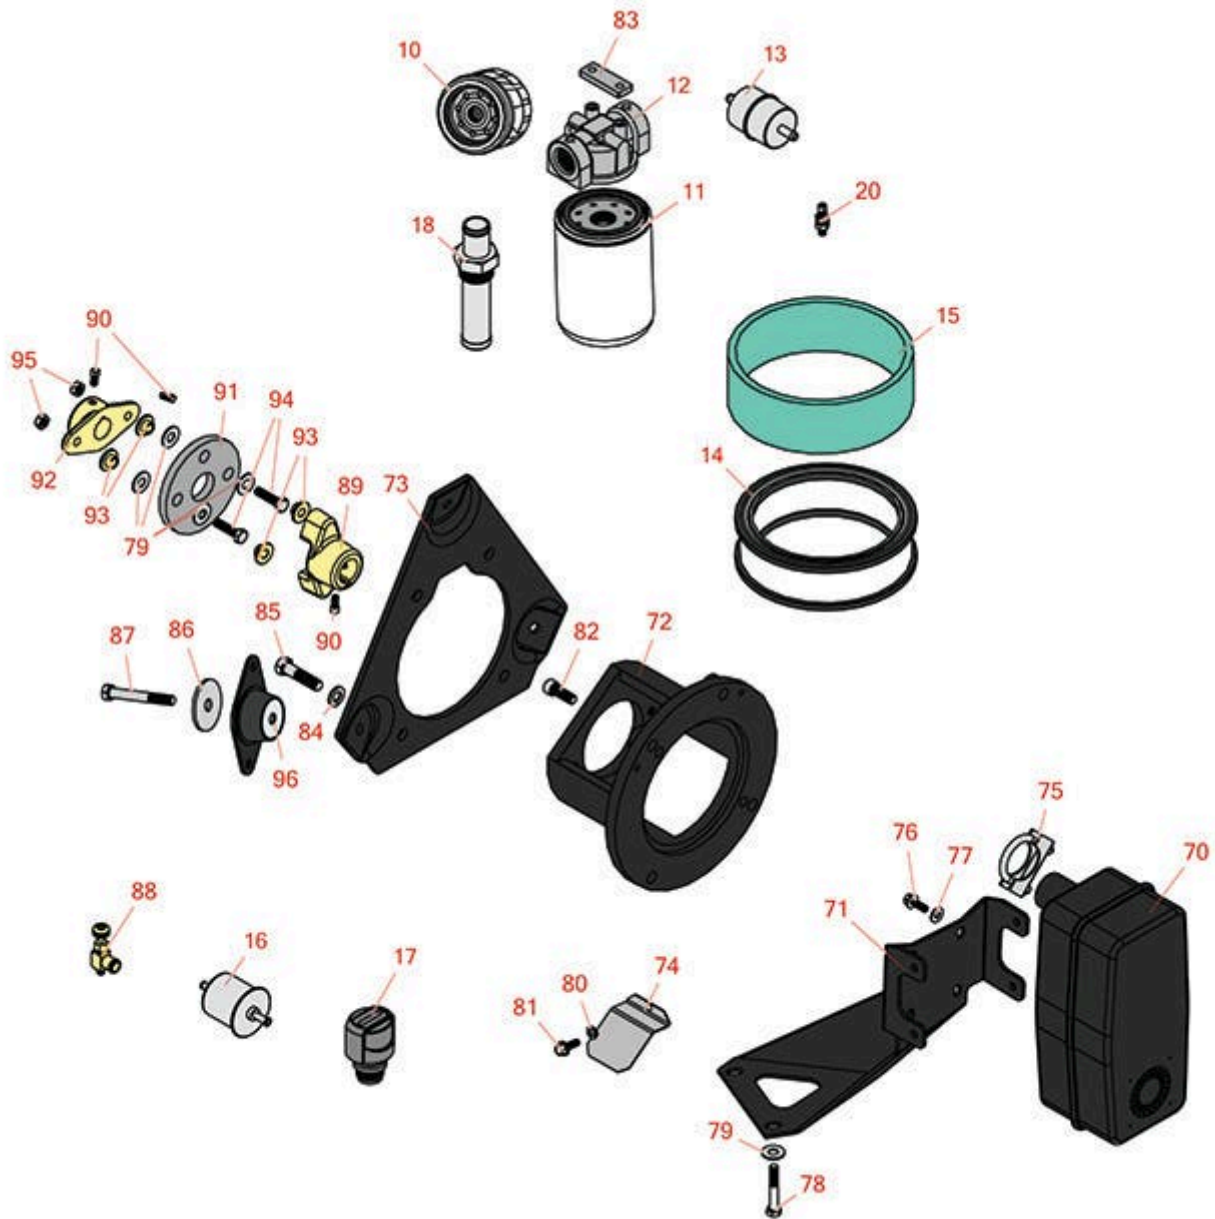

Replaces Toro Greensmaster 3120 Parts

Traction Unit
Engine Parts

All original equipment manufacturers names and part numbers are used for identification purposes only, and we are in no way implying that our products are original equipment parts. Prices subject to change without notice.

Replaces Toro Greensmaster 3120 Parts

*Traction Unit
Engine Parts*

Item No	R&R Part No.	OEM Part No.	Description	Qty Req	Price Each	Order Quantity
74	R83-2310	83-2310	Shield - Regulator	1	18.75	
75	R2412-37	01-170-0150, 2112-11, 2412-37	Clamp - Muffler 1-1/4	1	3.55	
76	R49-2040	32104-42, 32104-95, 32144-44, 49-2040	Bolt - Hex Washer 1/4-20 x 3/4	8	0.72	
77	R453023	3256-1, 3256-22, 3256-72, 33094-00	Washer - Flat 1/4	8	0.12	
78	R322-10	20-30-AD, 24-7180, 322-10, 322-10 , 3223-6, 513347	Bolt - Hex HD 5/16-18 x 2	2	0.65	

Replaces Toro Greensmaster 3120 Parts

*Traction Unit
Engine Parts*

Item No	R&R Part No.	OEM Part No.	Description	Qty Req	Price Each	Order Quantity
84	R3253-6	01-166-0710, 23-12-GD, 3253-6, 59-7590	Washer - Lock 7/16 Zinc	8	0.29	
85	R324-7	30-8930, 3225-4, 324-7	Bolt - Hex HD 7/16-14 x 1-3/4 GR5	4	1.55	
86	R83-1040	83-1040	Washer - Engine	3	2.30	
87	R323-13	01-150-1020, 01-178-0622, 20-54-AD, 20-54-AGD, 323-13, 513366	Bolt - Hex HD 3/8-16 x 2-3/4 GR5	3	1.55	
88	R83-1390	83-1390	Needle Valve - in Line	1	24.95	
89	R117-9278	117-9278	Hub - Engine - Incl R3241-7 Sq HD Set Screws	1	34.90	
90	R3241-7	3241-7	Set Screw - 1/4-20 x 1/2 Sq HD Nyloc	4	2.35	
91	R44-2230	115-4523, 27-6560, 44-2230, 80-8650	Coupling - Rubber - Pump	1	24.55	
92	R110-5227	110-5227	Hub - Hydro Pump - 7/8 Bore	1	32.50	
93	R125-9249	125-9249	Spacer-Coupler, Rubber	4	4.15	
94	R400190	01-150-0720, 01-178-0510, 30-8680, 322-6, 513343	Bolt - Hex HD 5/16-18 x 1-1/4 GR5	2	0.40	