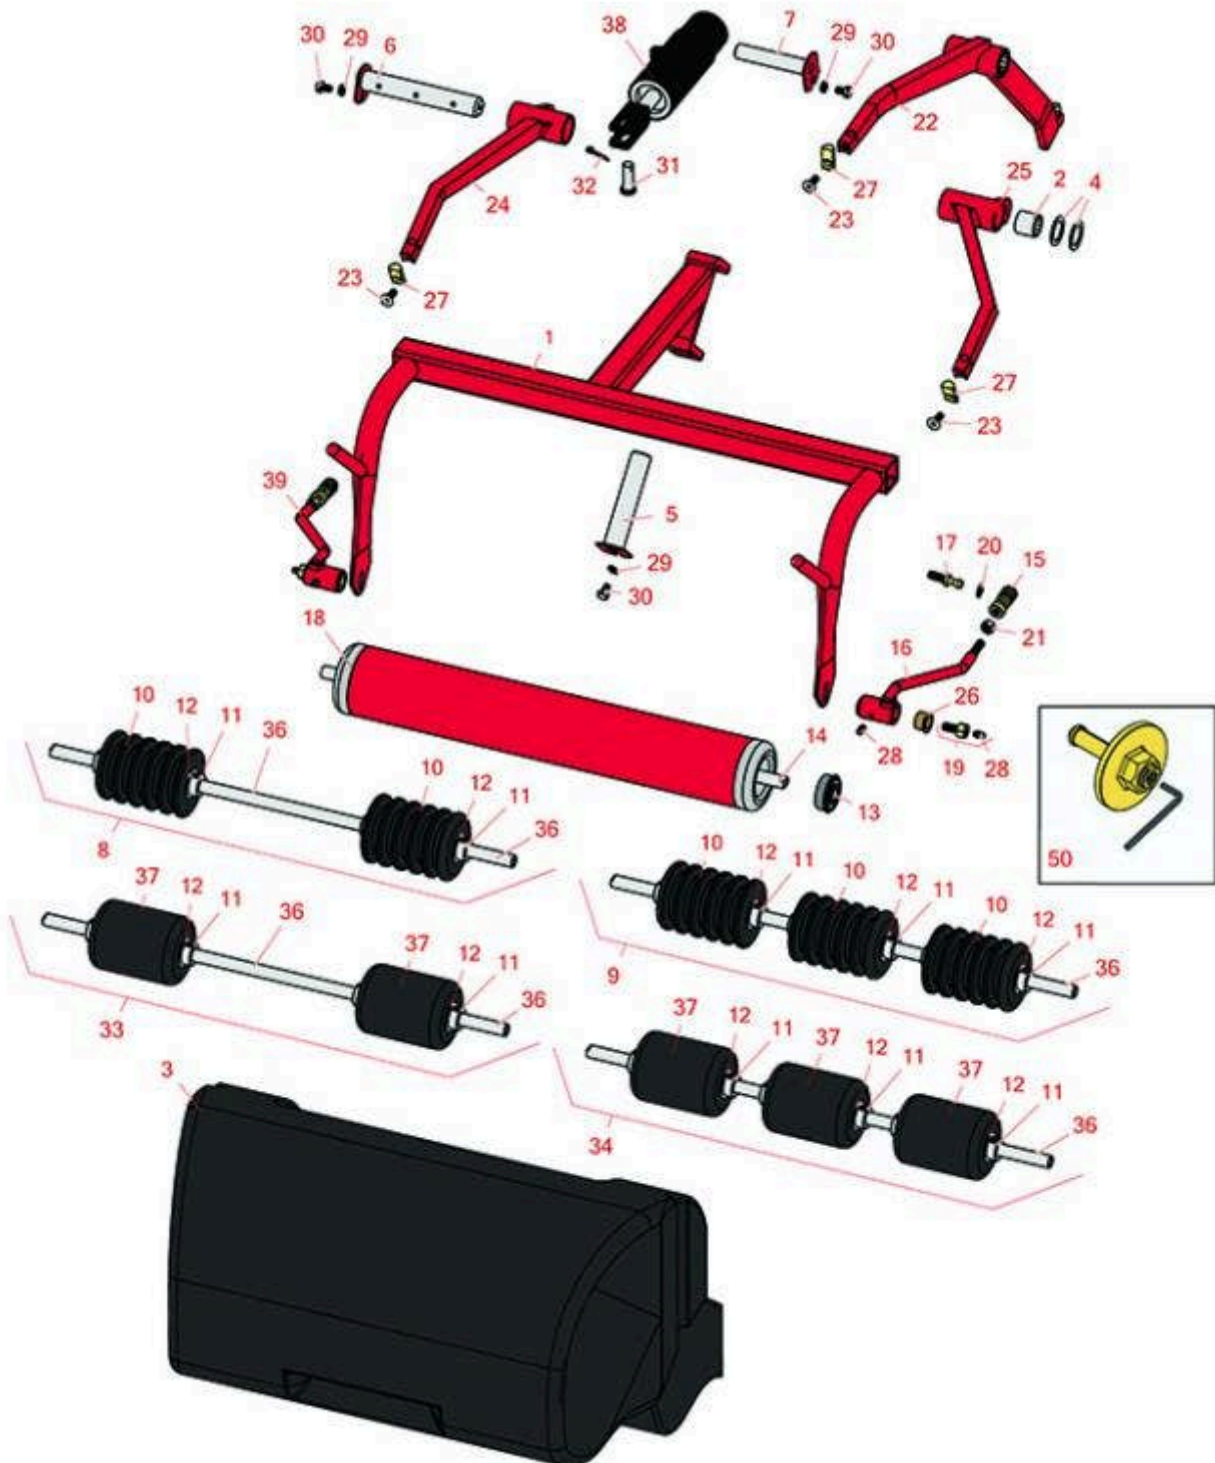

Replaces Toro Greensmaster 300 Parts

Traction Unit - Model 04345

Pull Frame, Roller & Basket

All original equipment manufacturers names and part numbers are used for identification purposes only, and we are in no way implying that our products are original equipment parts. Prices subject to change without notice.

Replaces Toro Greensmaster 300 Parts

Traction Unit - Model 04345

Pull Frame, Roller & Basket

Item No	R&R Part No.	OEM Part No.	Description	Qty Req	Price Each	Order Quantity
---------	--------------	--------------	-------------	---------	------------	----------------

1	R83-0090	12-8190, 47-5970, 83-0090, 86-9810-01	Frame - Pull LH	1	159.95	
---	-----------------	------------------------------------------------	-----------------	---	---------------	--

1	R86-9810	104-2054, 104-2064, 86-9810, 86-9810-01, 92-9176, 92-9176-01, Oct-10	Frame - Pull LH	1	132.90	
---	-----------------	----------------------------------------------------------------------------------------	-----------------	---	---------------	--

1	R86-9820	104-2056, 86-9820, 86-9820-01, Oct-00	Frame - Pull Center	2	146.50	
---	-----------------	------------------------------------------------	---------------------	---	---------------	--

2	R3-0348	3-0348	Bushing	12	4.70	
---	----------------	--------	---------	----	-------------	--