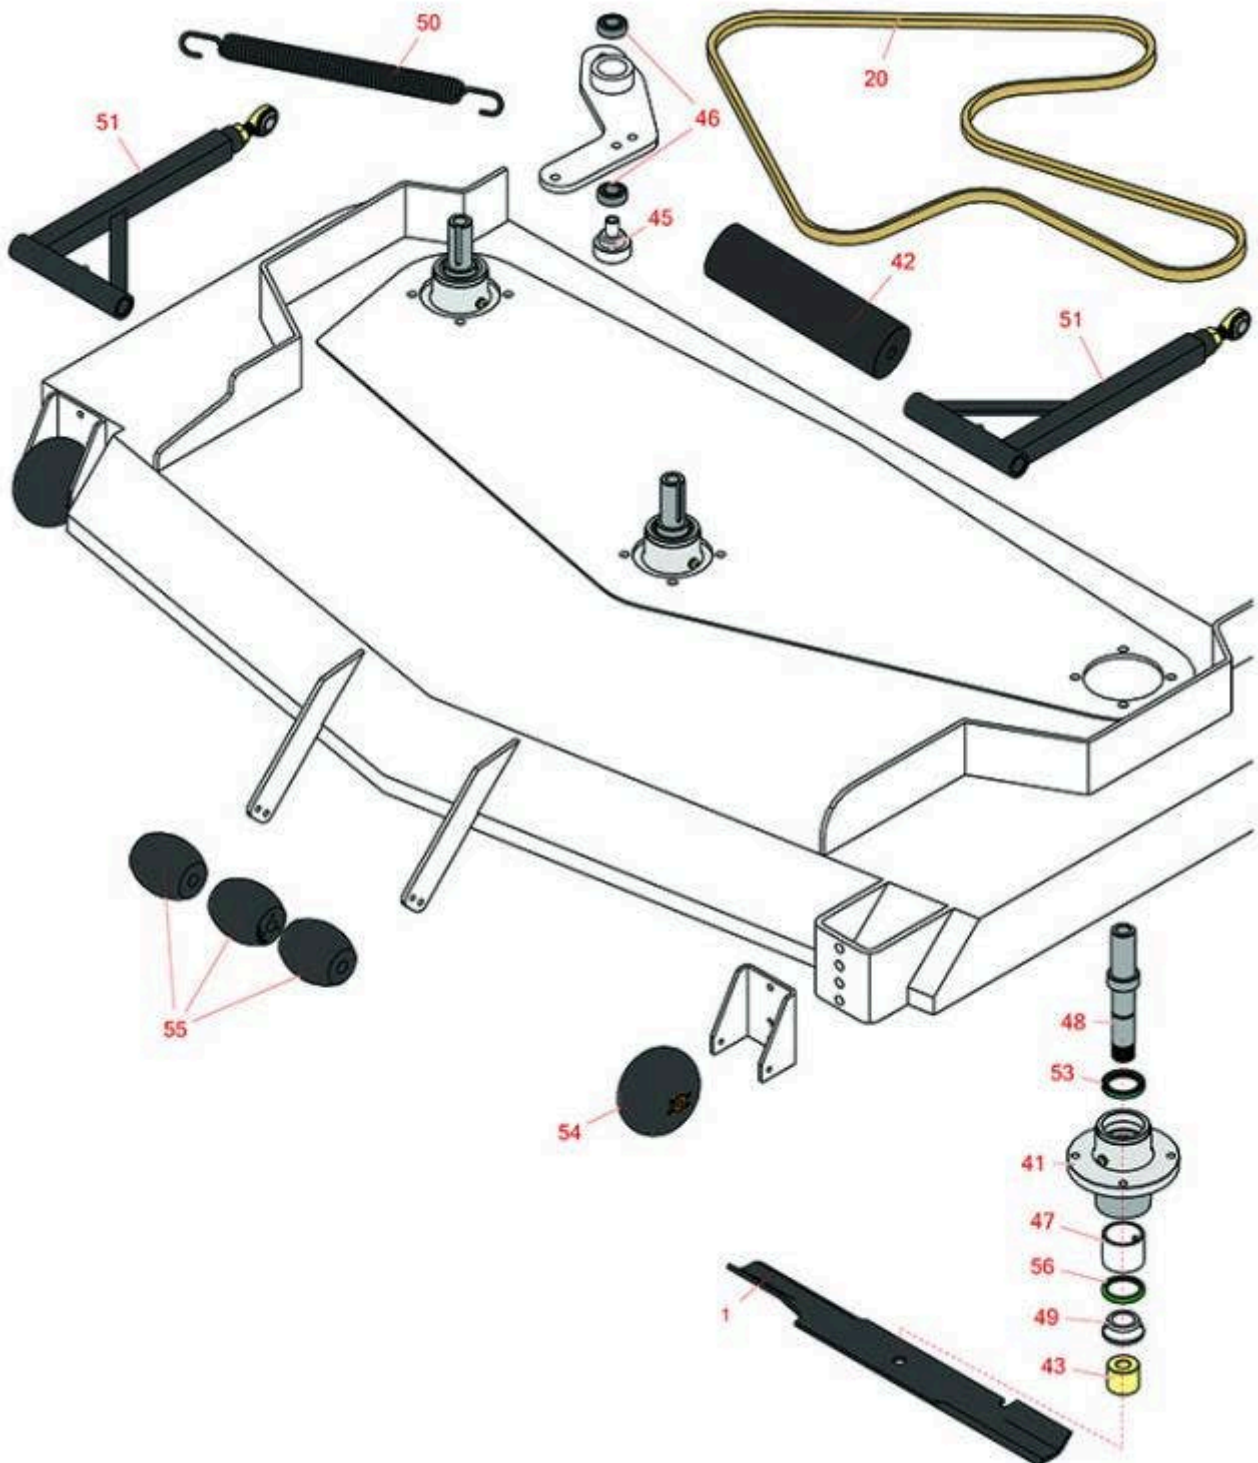

Replaces Scag STTII - Turf Tiger II Parts

61in Zero-Turn Mower

61in Deck

All original equipment manufacturers names and part numbers are used for identification purposes only, and we are in no way implying that our products are original equipment parts. Prices subject to change without notice.

Replaces Scag STTII - Turf Tiger II Parts

61in Zero-Turn Mower

61in Deck

Item No	R&R Part No.	OEM Part No.	Description	Qty Req	Price Each	Order Quantity
---------	--------------	--------------	-------------	---------	------------	----------------

Blades

1	RRB3170-2100	482006, 482879	Mower Blade - High-Lift 21 x 2.5in x 5/8 Mt Hole .204 Thick	3	16.70	
1	RRB3170-2101	482881	Mower Blade - High-Lift 21 x 2.5in x 5/8 Mt Hole .25 Thick	3	15.25	

Belts

20	RZS481558	481558	Belt - 61V Deck Drive	1	70.60	
----	------------------	--------	-----------------------	---	--------------	--

Other Parts Available

41	RZS43644	43644	Spindle Housing	3	46.15	
42	RZS48038	48038	Guide Roller	2	24.45	
43	RZS43590	43590	Spacer - Spindle Bottom	3	16.45	
45	RZS43681	43681	Pivot - Idler	1	16.90	
46	RZS48224	48224	Bearing	2	9.69	
47	RZS43312	43312	Spacer - Outside	3	13.95	
48	RZS43589	43589	Spindle Shaft	3	49.60	
49	RZS43297	43297	Spindle Bushing	3	8.10	
50	RZS483704	483704	Spring	1	25.40	
51	RZS461516	461516	Push Arm Assembly LH & RH	2	146.78	
53	R366649	481024	Seal	3	3.45	
54	RZS481632	481632	Wheel - Anti Scalp	2	17.82	
55	RZS482295	482295	Wheel - Anti Scalp	3	6.82	
56	RZS481025	481025	Seal - Bottom	3	2.85	