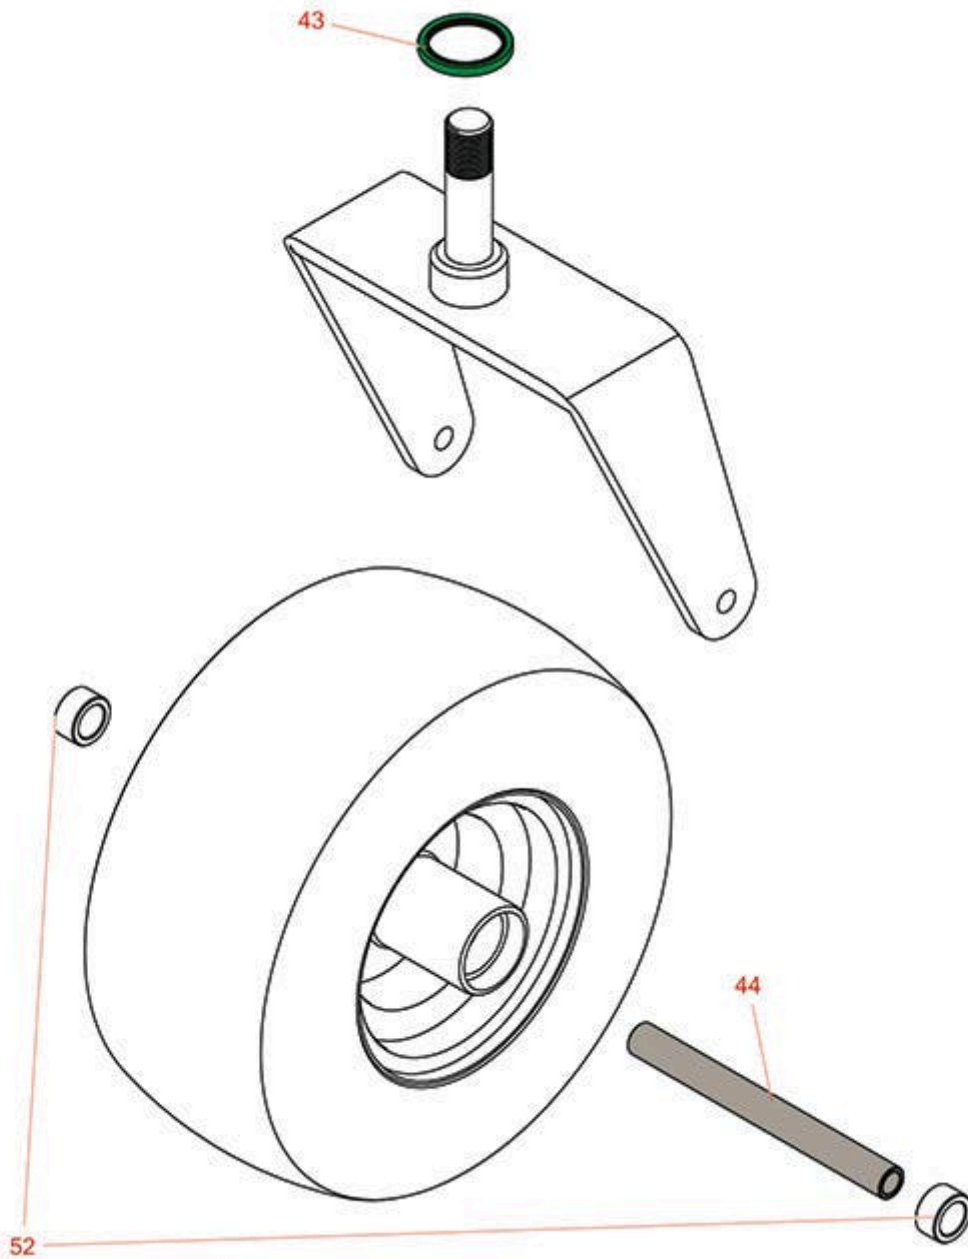

Replaces Scag STTII - Turf Tiger II Parts

72in Zero-Turn Mower
Caster Wheel

All original equipment manufacturers names and part numbers are used for identification purposes only, and we are in no way implying that our products are original equipment parts. Prices subject to change without notice.

Replaces Scag STTII - Turf Tiger II Parts

72in Zero-Turn Mower

Caster Wheel

Item No	R&R Part No.	OEM Part No.	Description	Qty Req	Price Each	Order Quantity
---------	--------------	--------------	-------------	---------	------------	----------------

Other Parts Available

43	RZS481025	481025	Seal - Bottom	2	2.85	
44	RZS43583	43583	Sleeve - Caster Wheel	2	12.05	
52	RZS43584	43584	Spacer - Caster Wheel	4	2.35	

All original equipment manufacturers names and part numbers are used for identification purposes only, and we are in no way implying that our products are original equipment parts. Prices subject to change without notice.