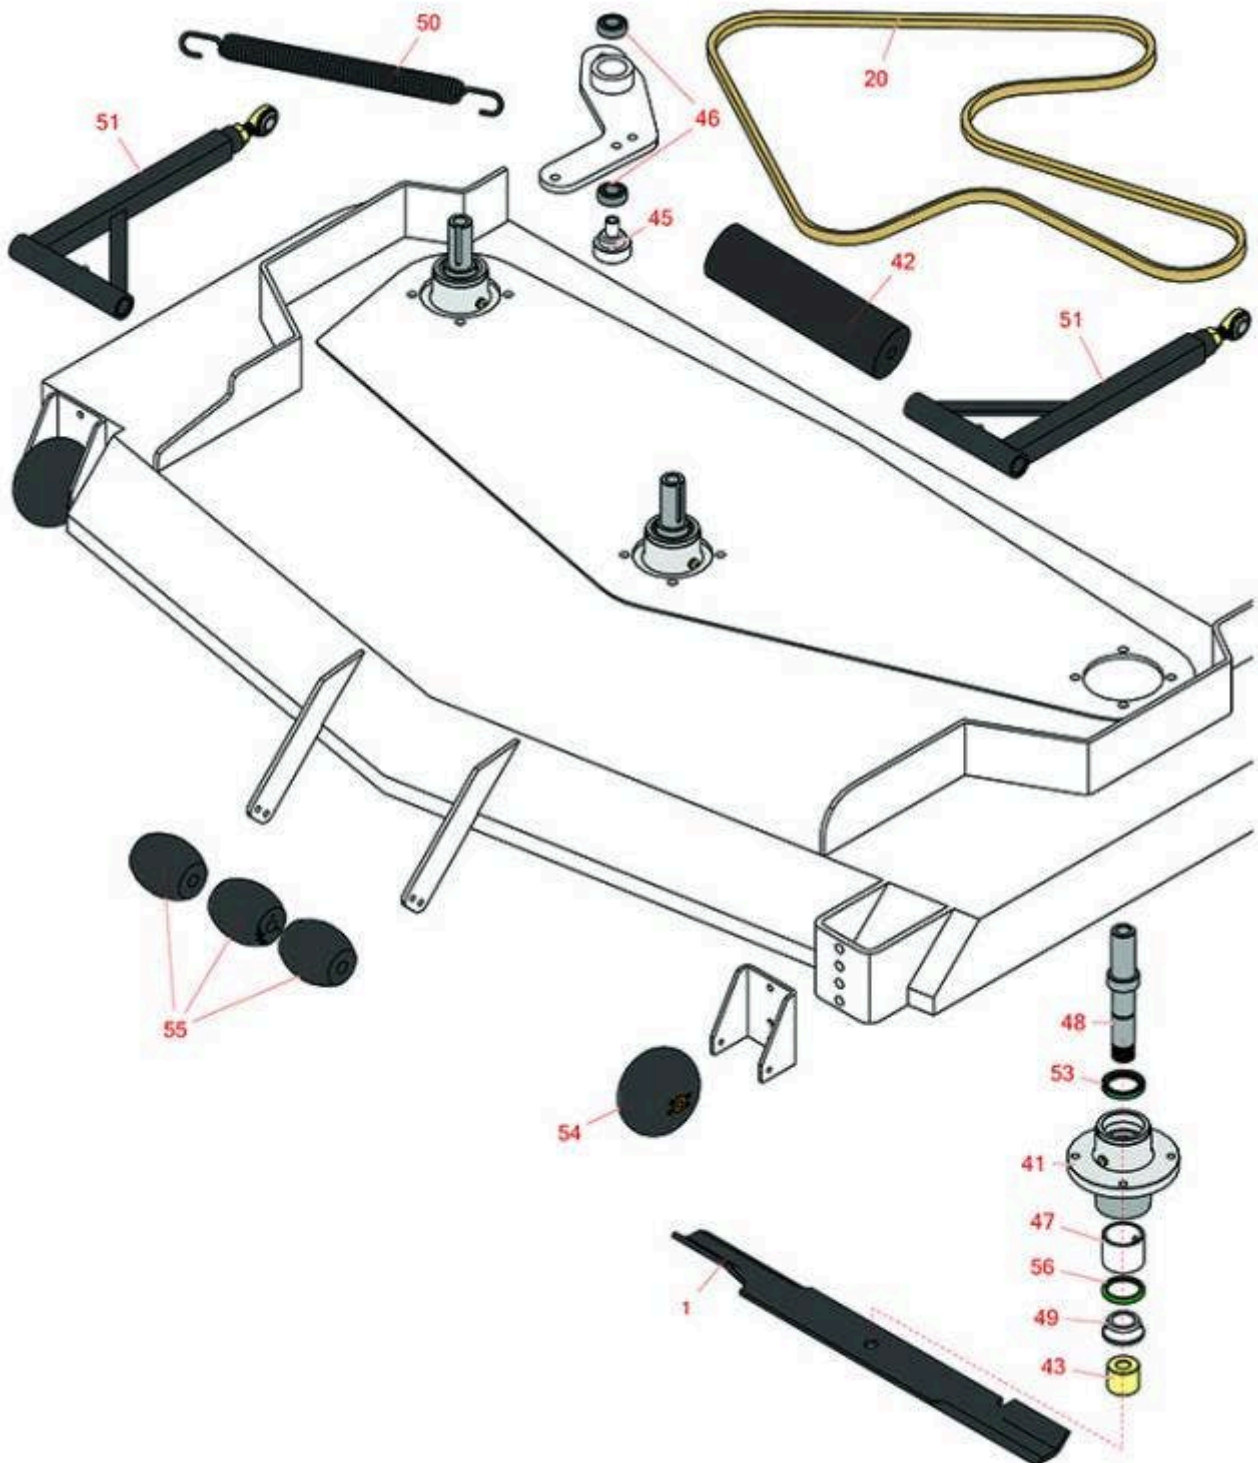

Replaces Scag STTII - Turf Tiger II Parts

72in Zero-Turn Mower

72in Deck

All original equipment manufacturers names and part numbers are used for identification purposes only, and we are in no way implying that our products are original equipment parts. Prices subject to change without notice.

Replaces Scag STTII - Turf Tiger II Parts

72in Zero-Turn Mower

72in Deck

Item No	R&R Part No.	OEM Part No.	Description	Qty Req	Price Each	Order Quantity
---------	--------------	--------------	-------------	---------	------------	----------------

Blades

1	RRB3170-2400	482882	Mower Blade - High-Lift 24.5 x 2.5in x 5/8 Mt Hole	3	15.75	
---	---------------------	--------	--	---	--------------	--

Belts

20	RZS481980	481980	Belt - V 72 in Deck	1	50.95	
----	------------------	--------	---------------------	---	--------------	--

Other Parts Available

41	RZS43644	43644	Spindle Housing	3	46.15	
42	RZS48038	48038	Guide Roller	1	24.45	
43	RZS43590	43590	Spacer - Spindle Bottom	3	16.45	
45	RZS43681	43681	Pivot - Idler	1	16.90	
46	RZS48224	48224	Bearing	2	9.69	
47	RZS43312	43312	Spacer - Outside	3	13.95	
48	RZS43589	43589	Spindle Shaft	3	49.60	
49	RZS43297	43297	Spindle Bushing	3	8.10	
50	RZS483704	483704	Spring	1	25.40	
51	RZS461516	461516	Push Arm Assembly LH & RH	2	146.78	
53	R366649	481024	Seal	3	3.45	
54	RZS481632	481632	Wheel - Anti Scalp	2	17.82	
55	RZS482295	482295	Wheel - Anti Scalp	3	6.82	
56	RZS481025	481025	Seal - Bottom	3	2.85	