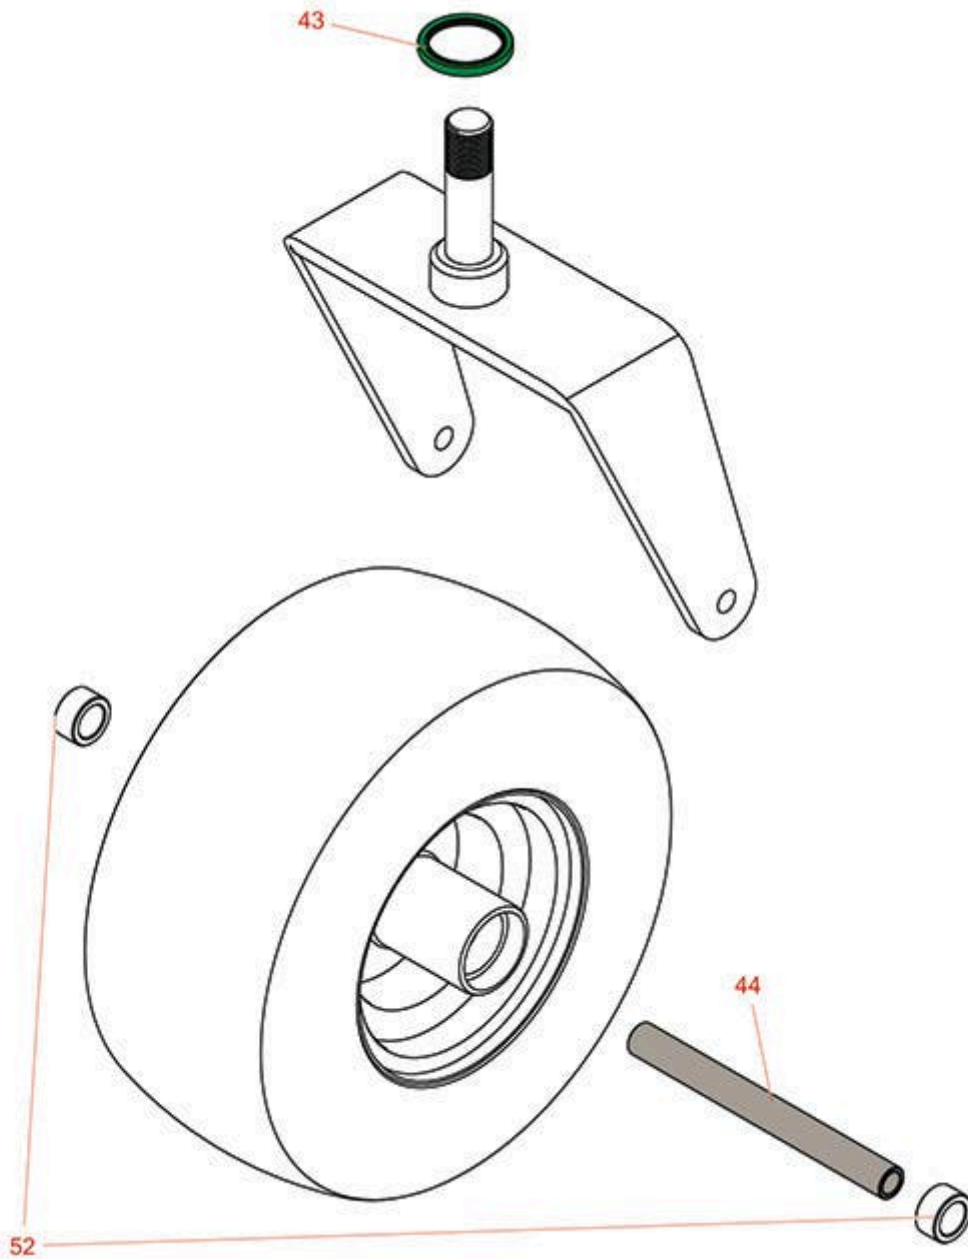

Replaces Scag STTII - Turf Tiger II Parts

61in Zero-Turn Mower
Caster Wheel

All original equipment manufacturers names and part numbers are used for identification purposes only, and we are in no way implying that our products are original equipment parts. Prices subject to change without notice.

Replaces Scag STTII - Turf Tiger II Parts

61in Zero-Turn Mower
Caster Wheel

Item No	R&R Part No.	OEM Part No.	Description	Qty Req	Price Each	Order Quantity
---------	--------------	--------------	-------------	---------	------------	----------------

Other Parts Available

43	RZS481025	481025	Seal - Bottom	2	2.85	
44	RZS43583	43583	Sleeve - Caster Wheel	2	12.05	
52	RZS43584	43584	Spacer - Caster Wheel	4	2.35	

All original equipment manufacturers names and part numbers are used for identification purposes only, and we are in no way implying that our products are original equipment parts. Prices subject to change without notice.