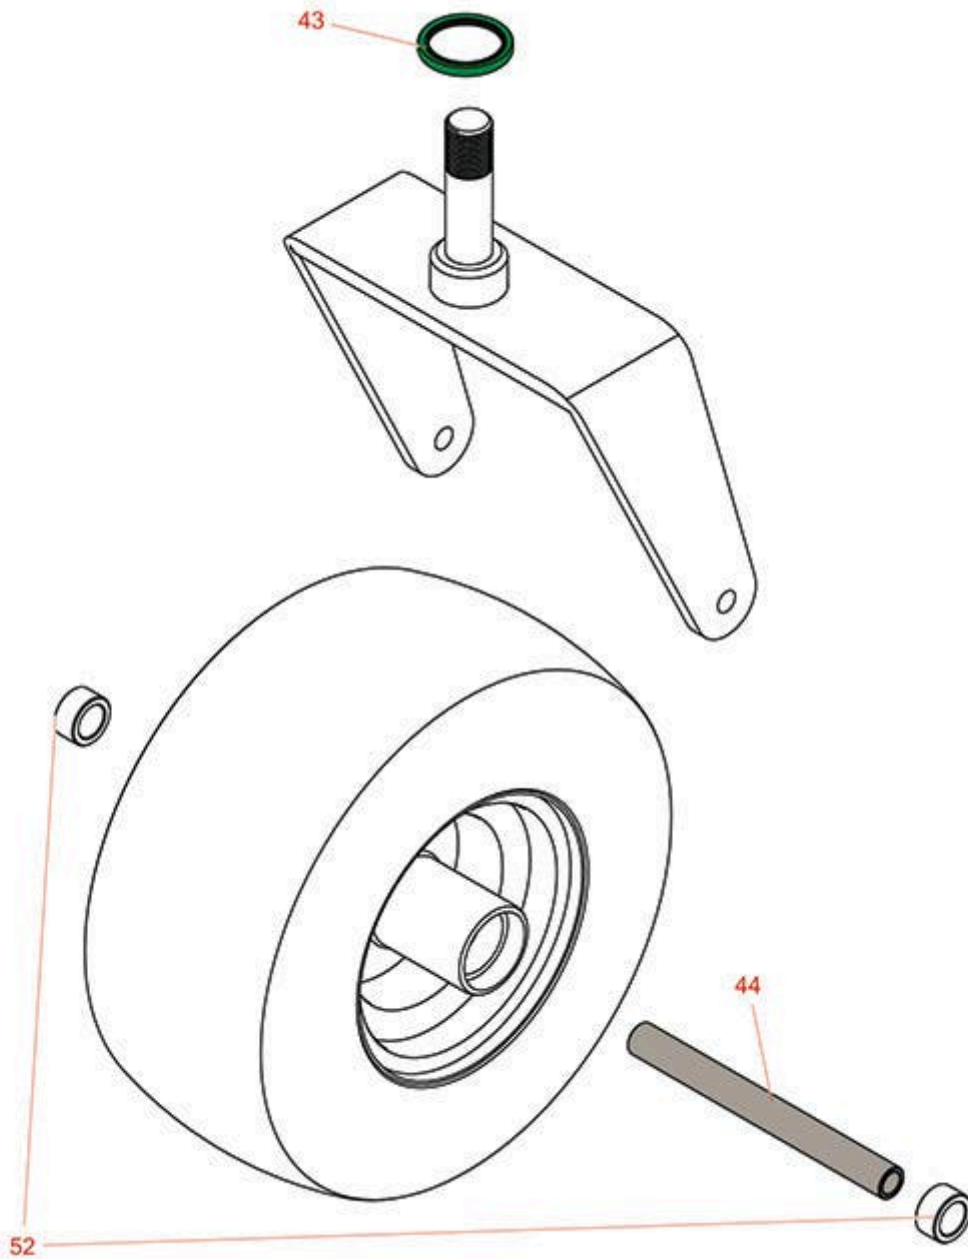

Replaces Scag STTII - Turf Tiger II Parts

52in Zero-Turn Mower
Caster Wheel

All original equipment manufacturers names and part numbers are used for identification purposes only, and we are in no way implying that our products are original equipment parts. Prices subject to change without notice.

Replaces Scag STTII - Turf Tiger II Parts

52in Zero-Turn Mower

Caster Wheel

Item No	R&R Part No.	OEM Part No.	Description	Qty Req	Price Each	Order Quantity
---------	--------------	--------------	-------------	---------	------------	----------------

Other Parts Available

43	RZS481025	481025	Seal - Bottom	2	2.85	
44	RZS43583	43583	Sleeve - Caster Wheel	2	12.05	
52	RZS43584	43584	Spacer - Caster Wheel	4	2.35	

All original equipment manufacturers names and part numbers are used for identification purposes only, and we are in no way implying that our products are original equipment parts. Prices subject to change without notice.