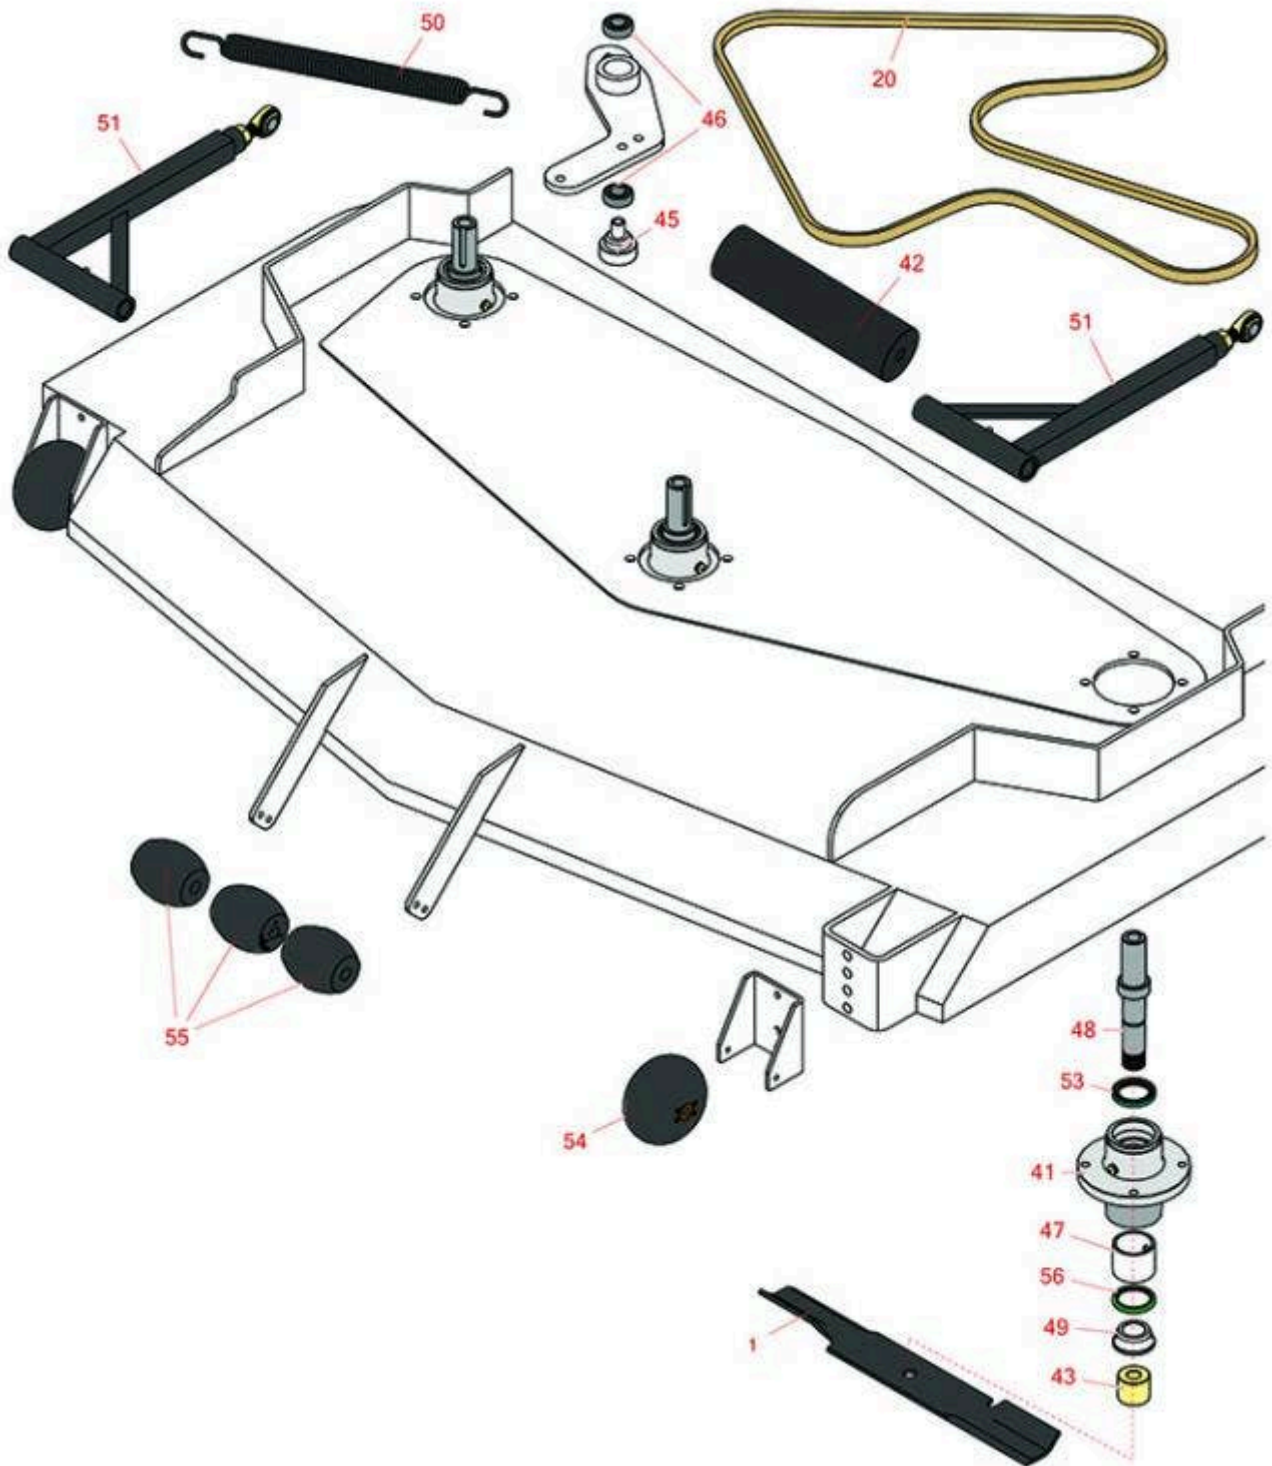

Replaces Scag STTII - Turf Tiger II Parts

52in Zero-Turn Mower
52in Deck

All original equipment manufacturers names and part numbers are used for identification purposes only, and we are in no way implying that our products are original equipment parts. Prices subject to change without notice.

Replaces Scag STTII - Turf Tiger II Parts

52in Zero-Turn Mower

52in Deck

Item No	R&R Part No.	OEM Part No.	Description	Qty Req	Price Each	Order Quantity
---------	--------------	--------------	-------------	---------	------------	----------------

Blades

1	RRB3155-1800	422372, 482878	Mower Blade - High-Lift 18 x 2.5in x 5/8 Mt Hole	3	15.20	
---	---------------------	-------------------	--	---	--------------	--

Belts

20	RZS482281	482281	Belt - Deck	1	42.85	
----	------------------	--------	-------------	---	--------------	--

Other Parts Available

41	RZS43644	43644	Spindle Housing	3	46.15	
42	RZS48038	48038	Guide Roller	1	24.45	
43	RZS43590	43590	Spacer - Spindle Bottom	3	16.45	
45	RZS43681	43681	Pivot - Idler	1	16.90	
46	RZS48224	48224	Bearing	2	9.69	
47	RZS43312	43312	Spacer - Outside	3	13.95	
48	RZS43589	43589	Spindle Shaft	3	49.60	
49	RZS43297	43297	Spindle Bushing	3	8.10	
50	RZS483704	483704	Spring	1	25.40	
51	RZS461516	461516	Push Arm Assembly LH & RH	2	146.78	
53	R366649	481024	Seal	3	3.45	
54	RZS481632	481632	Wheel - Anti Scalp	2	17.82	
55	RZS482295	482295	Wheel - Anti Scalp	3	6.82	
56	RZS481025	481025	Seal - Bottom	3	2.85	