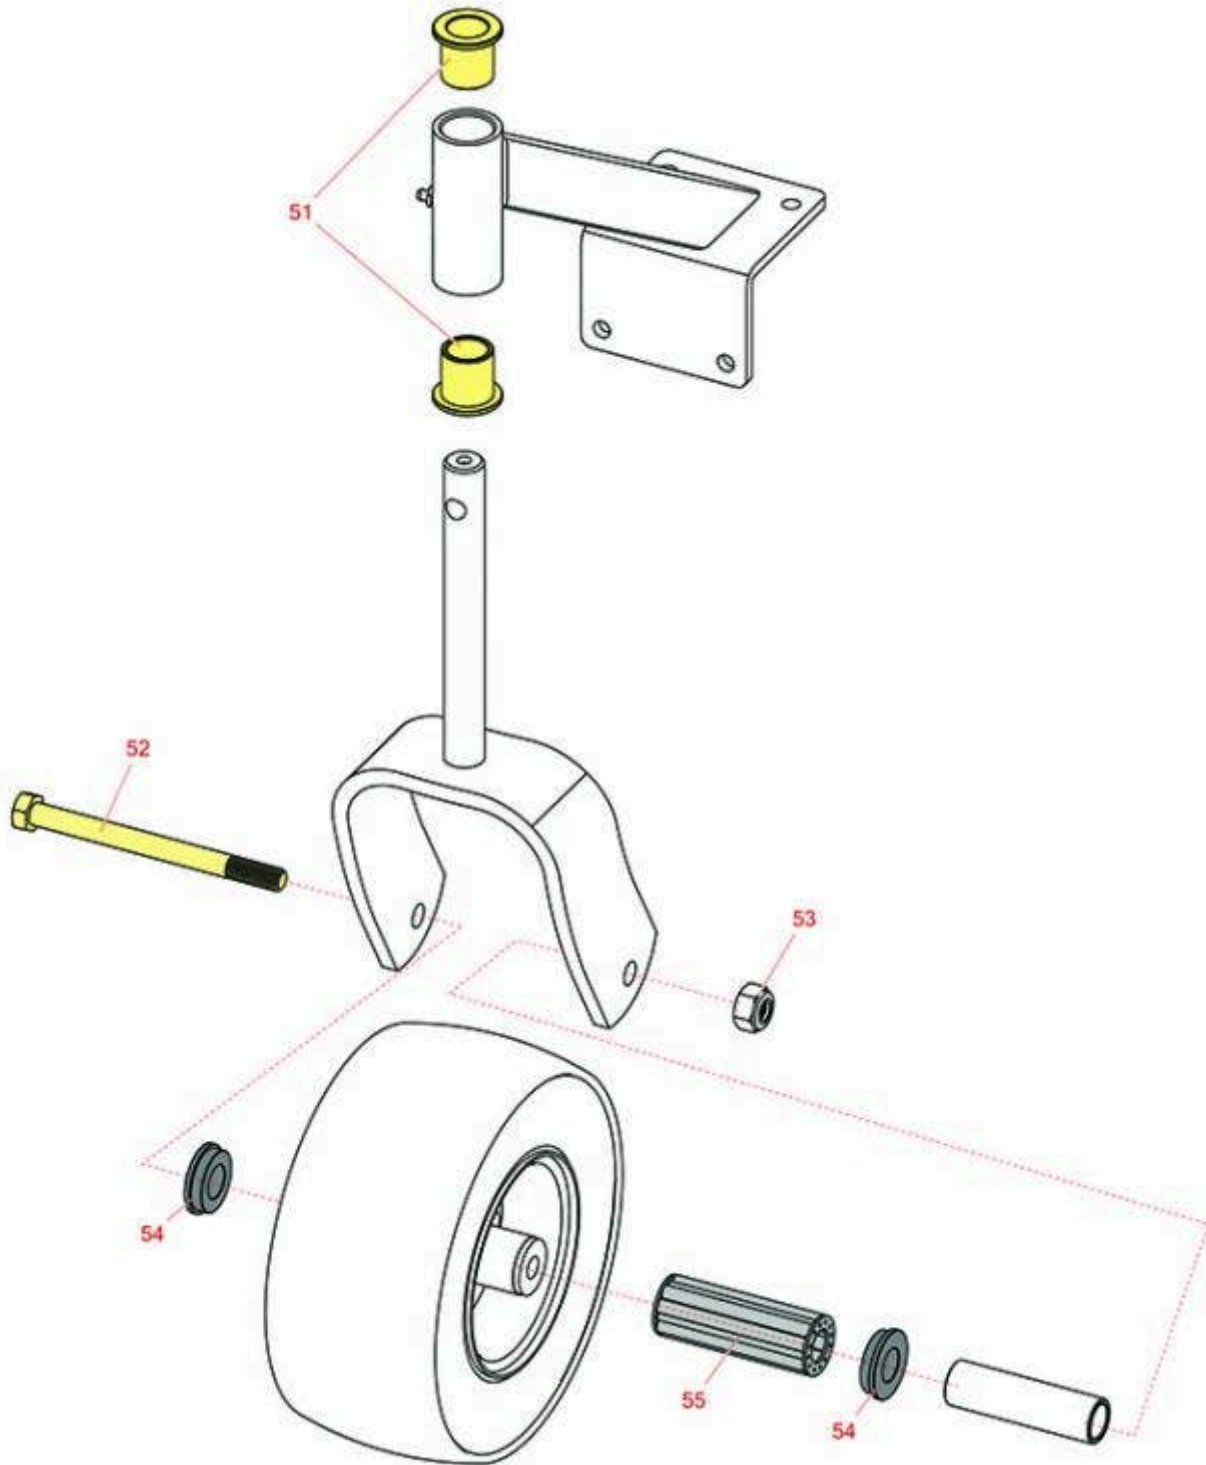

Replaces Exmark Viking Parts

Walk Behind Mower - Model VHS481GKA36200 with 36in

Deck

Caster Wheel

All original equipment manufacturers names and part numbers are used for identification purposes only, and we are in no way implying that our products are original equipment parts. Prices subject to change without notice.

Replaces Exmark Viking Parts

Walk Behind Mower - Model VHS481GKA36200 with 36in
Deck
Caster Wheel

Item No	R&R Part No.	OEM Part No.	Description	Qty Req	Price Each	Order Quantity
---------	--------------	--------------	-------------	---------	------------	----------------

Other Parts Available

51	R1-303514	1-303514	Bearing - Flanged	4	13.15	
52	R325-20	325-20	Bolt - Hx HD 1/2-13 x 6	2	12.05	
53	R3296-25	3296-45	Locknut - 1/2-13 Heavy ESNA	2	2.15	
54	R1-513810	1-513810	Flanged Bushing	4	1.10	
55	R1-513809	1-513809	Bearing - Roller 3/4 ID x 3 3/4 Long	2	5.05	