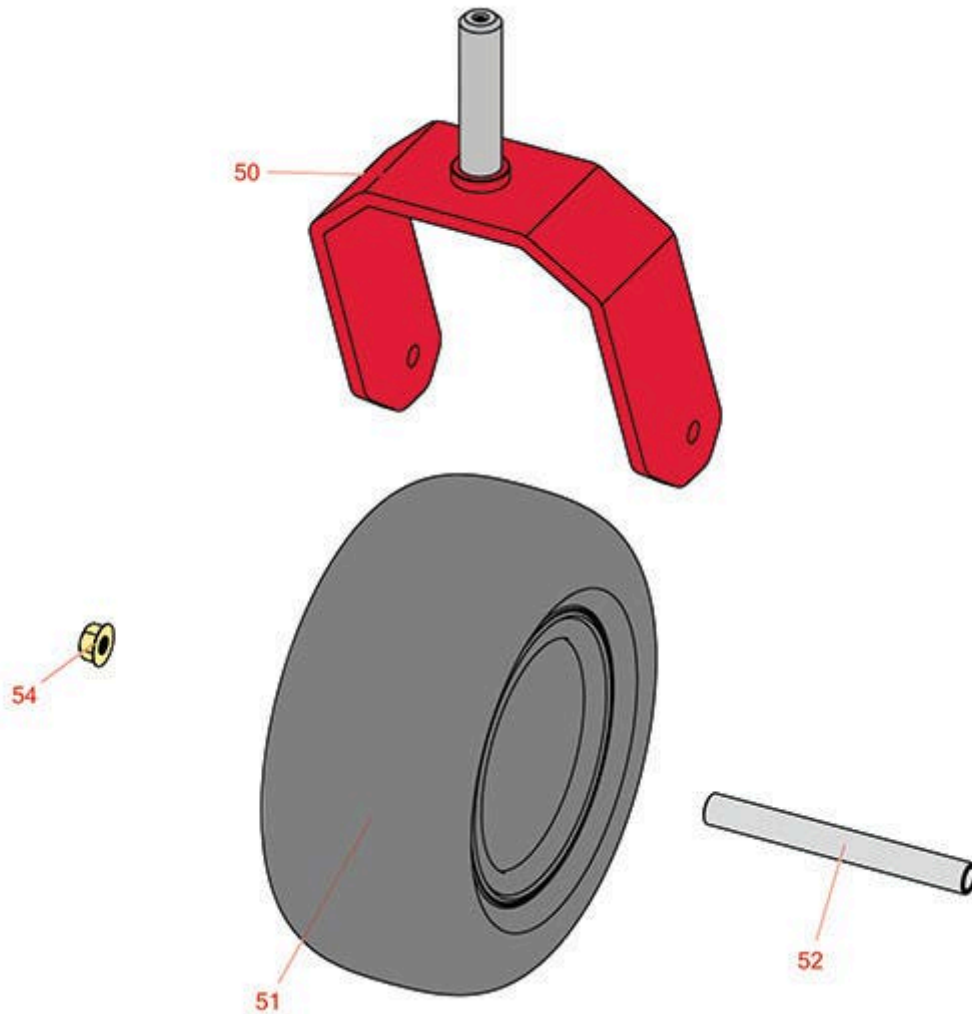

Replaces Exmark Radius E-Series Parts

52in Rotary Mower
Caster Wheel

All original equipment manufacturers names and part numbers are used for identification purposes only, and we are in no way implying that our products are original equipment parts. Prices subject to change without notice.

Replaces Exmark Radius E-Series Parts

52in Rotary Mower
Caster Wheel

Item No	R&R Part No.	OEM Part No.	Description	Qty Req	Price Each	Order Quantity
51	RCT5121861	1-523009, 125-5581, 126-5959	Tire - 13x6.50-6 Nhs (4 Ply) Carlisle Smooth	2	39.80	
Other Parts Available						
50	R126-4312-01	126-4312-01	Fork - Caster	2	72.55	
52	R127-0068	127-0068	Spanner Bushing - Castor Wheel	2	9.45	
54	R32128-23	32128-23, 99-5107	Nut - Lock Hex Flanged 1/2-13	2	1.45	