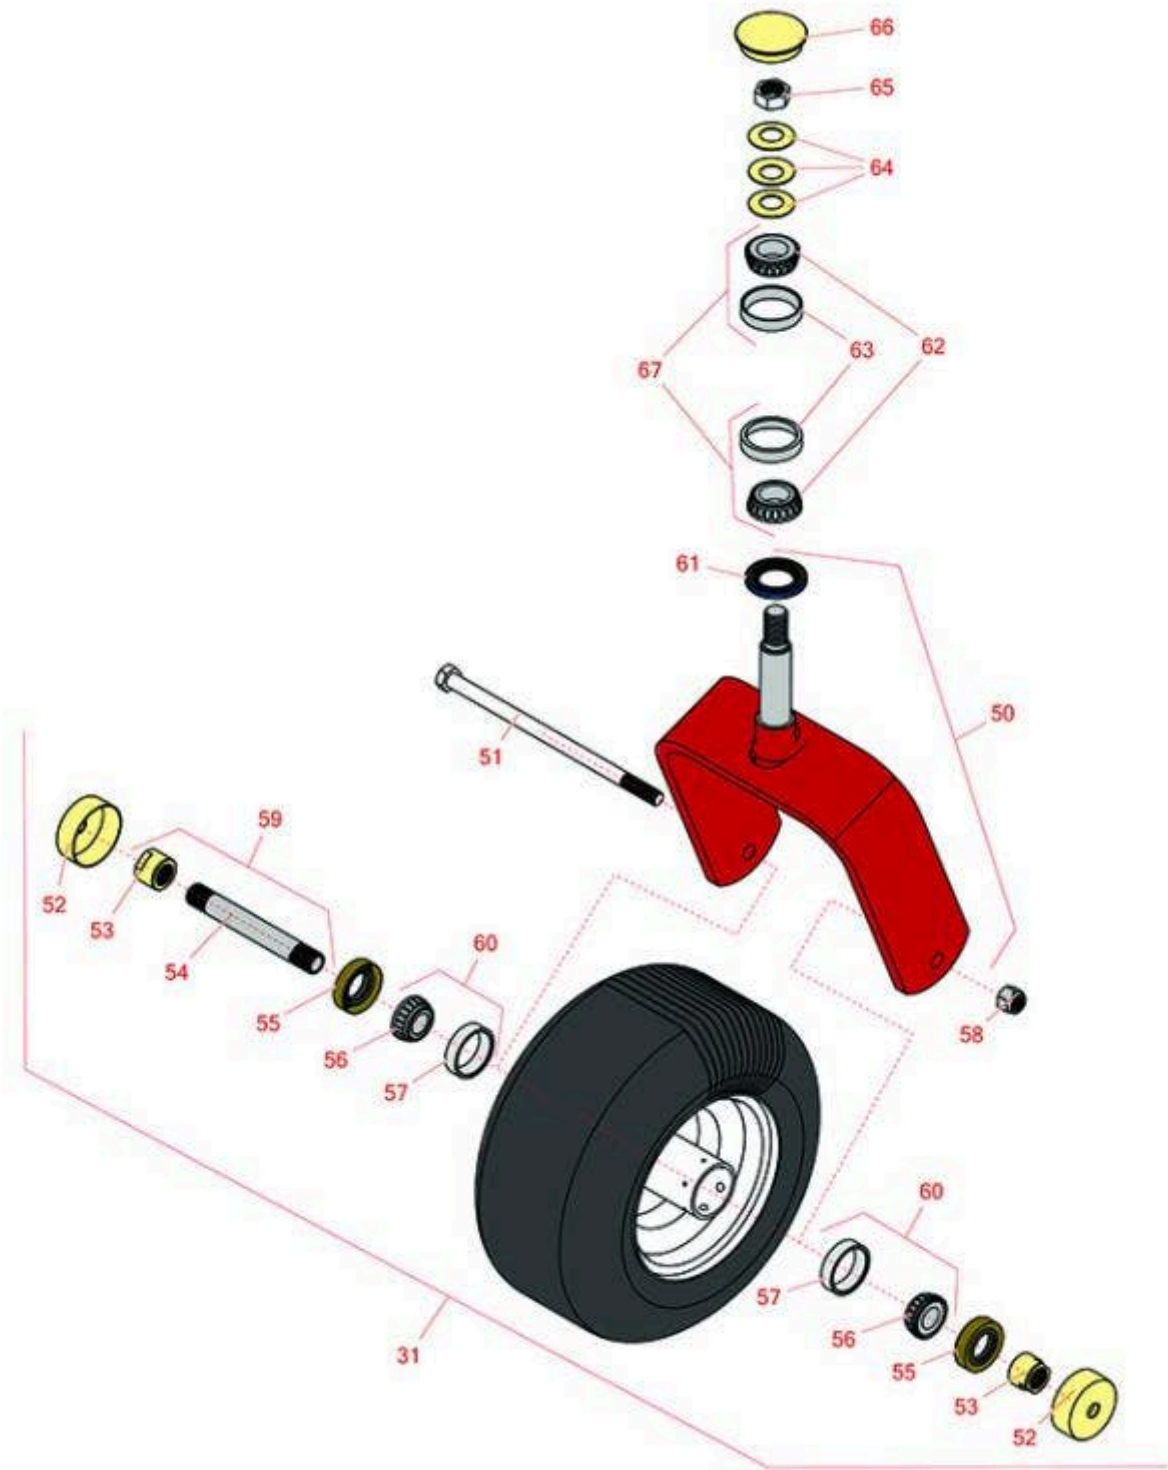

# Replaces Exmark Lazer Z X-Series Parts

Zero Turn Mower with 72in Deck - Models LZX940EKC72RT0

& LZX940EKC72RW0

Caster Wheel

All original equipment manufacturers names and part numbers are used for identification purposes only, and we are in no way implying that our products are original equipment parts. Prices subject to change without notice.

# Replaces Exmark Lazer Z X-Series Parts

Zero Turn Mower with 72in Deck - Models LZX940EK72RT0

& LZX940EK72RW0

Caster Wheel

Item No	R&R Part No.	OEM Part No.	Description	Qty Req	Price Each	Order Quantity
<b>Tires</b>						
31	<b>R109-9127</b>	109-9127	Tire & Wheel - 13x6.50-6 Flat Free	2	<b>127.60</b>	
<b>Other parts Available</b>						
50	<b>R116-8888</b>	103-1474-01, 116--6707-01, 116-6707-01	Fork - Caster 7.875 in Inside	2	<b>110.10</b>	
51	<b>R325-39</b>	325-39	Bolt - Hx HD 1/2-13 x 9 1/2	1	<b>9.05</b>	
52	<b>R103-2768</b>	103-2768	Guard - Seal	4	<b>3.45</b>	
53	<b>R103-3051</b>	103-3051	Spacer - Nut - Hardened	4	<b>7.45</b>	
54	<b>R103-3155</b>	103-3155	Axle - Caster	2	<b>21.05</b>	
55	<b>R103-0063</b>	103-0063	Seal - Grease	4	<b>5.15</b>	
56	<b>R254-78</b>	1-633585	Tapered Bearing Cone	4	<b>6.05</b>	
57	<b>R254-79</b>	1-633584, R & R ONLY	Cup - Bearing	4	<b>3.20</b>	
<i>Tech Note: Use R254-79M installation mandrel to properly install race.:</i>						
58	<b>RF5003</b>	3296-23	Locknut - ESNA 1/2-13	2	<b>0.78</b>	
59	<b>R126-5361</b>	126-5361	Axle Assy - with Bushing - Caster	2	<b>12.50</b>	
60	<b>R500534</b>	1-633585, R & R ONLY	Bearing - with Cup	4	<b>11.80</b>	
61	<b>R116-5647</b>	116-5647, R & R ONLY	Seal - Grease	2	<b>3.05</b>	
62	<b>R254-94</b>	1-543509	Tapered Bearing Cone	4	<b>7.15</b>	
63	<b>R254-72</b>	1-543508	Cup - Bearing	4	<b>3.85</b>	
64	<b>R1-633508</b>	1-633508	Washer - Spring Disc	6	<b>3.10</b>	