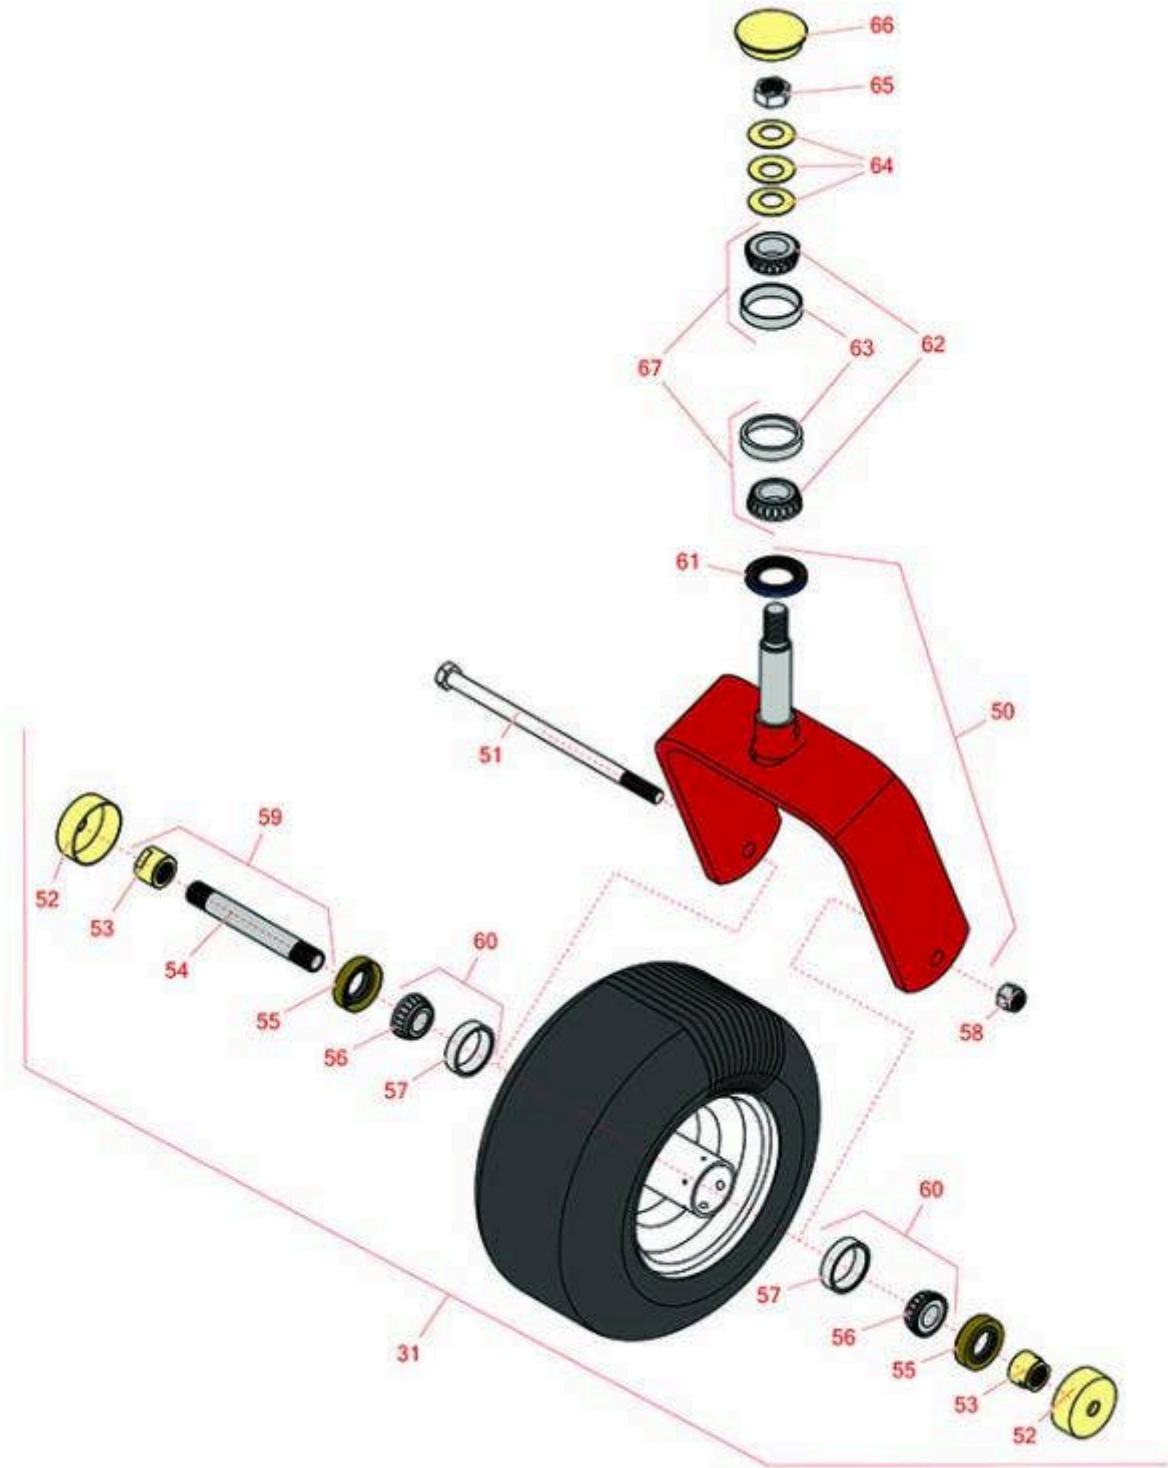

# Replaces Exmark Lazer Z X-Series Parts

Zero Turn Mower with 60in Deck - Models LZX940EKC60RT0

& LZX940EKC60RW0

Caster Wheel

All original equipment manufacturers names and part numbers are used for identification purposes only, and we are in no way implying that our products are original equipment parts. Prices subject to change without notice.

# Replaces Exmark Lazer Z X-Series Parts

Zero Turn Mower with 60in Deck - Models LZX940EKC60RT0

& LZX940EKC60RW0

Caster Wheel

Item No	R&R Part No.	OEM Part No.	Description	Qty Req	Price Each	Order Quantity
<b>Tires</b>						
31	<b>R109-9127</b>	109-9127	Tire & Wheel - 13x6.50-6 Flat Free	2	<b>127.60</b>	
<b>Other parts Available</b>						
50	<b>R116-8888</b>	103-1474-01, 116--6707-01, 116-6707-01	Fork - Caster 7.875 in Inside	2	<b>110.10</b>	
51	<b>R325-39</b>	325-39	Bolt - Hx HD 1/2-13 x 9 1/2	1	<b>9.05</b>	
52	<b>R103-2768</b>	103-2768	Guard - Seal	4	<b>3.45</b>	
53	<b>R103-3051</b>	103-3051	Spacer - Nut - Hardened	4	<b>7.45</b>	
54	<b>R103-3155</b>	103-3155	Axle - Caster	2	<b>21.05</b>	
55	<b>R103-0063</b>	103-0063	Seal - Grease	4	<b>5.15</b>	
56	<b>R254-78</b>	1-633585	Tapered Bearing Cone	4	<b>6.05</b>	
57	<b>R254-79</b>	1-633584, R & R ONLY	Cup - Bearing	4	<b>3.20</b>	
<i>Tech Note: Use R254-79M installation mandrel to properly install race.:</i>						
58	<b>RF5003</b>	3296-23	Locknut - ESNA 1/2-13	2	<b>0.78</b>	
59	<b>R126-5361</b>	126-5361	Axle Assy - with Bushing - Caster	2	<b>12.50</b>	
60	<b>R500534</b>	1-633585, R & R ONLY	Bearing - with Cup	4	<b>11.80</b>	
61	<b>R116-5647</b>	116-5647, R & R ONLY	Seal - Grease	2	<b>3.05</b>	
62	<b>R254-94</b>	1-543509	Tapered Bearing Cone	4	<b>7.15</b>	
63	<b>R254-72</b>	1-543508	Cup - Bearing	4	<b>3.85</b>	
64	<b>R1-633508</b>	1-633508	Washer - Spring Disc	6	<b>3.10</b>	