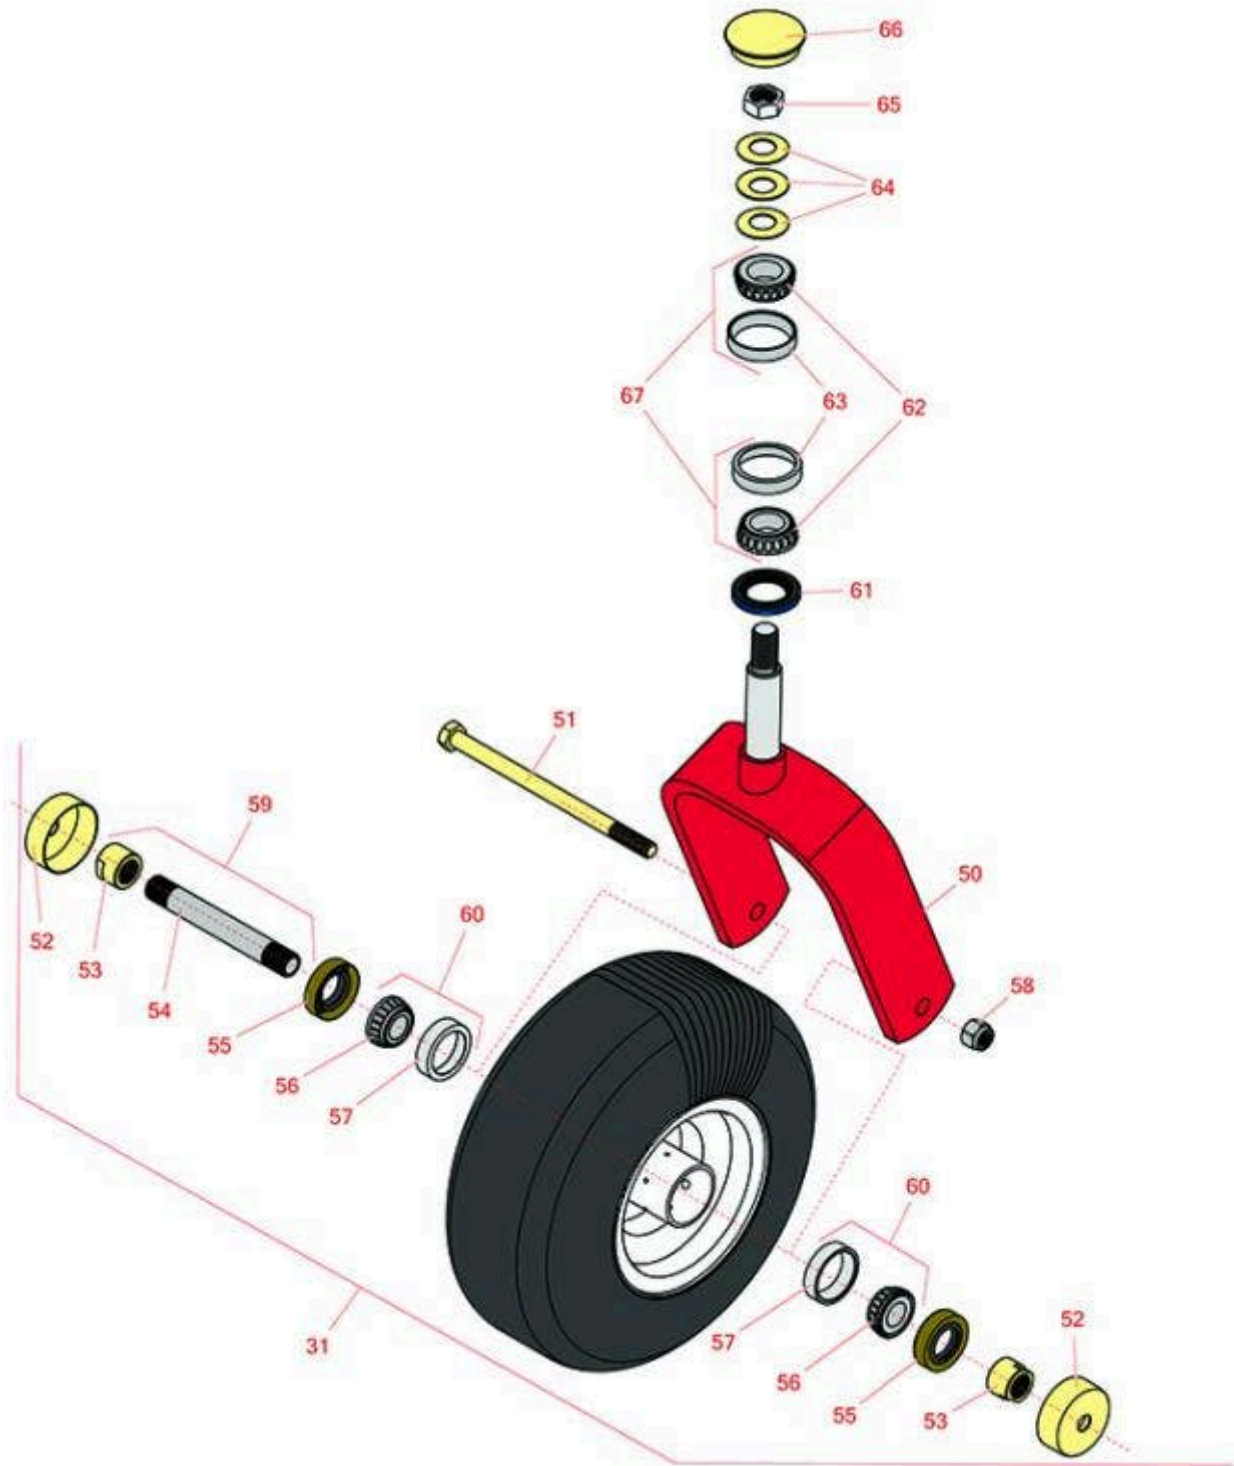

Replaces Exmark Lazer Z X-Series Parts

Zero Turn Mower with 52in Deck - Models LZX740EKC526T0,

LZX740EKC526W0

Caster Wheel

All original equipment manufacturers names and part numbers are used for identification purposes only, and we are in no way implying that our products are original equipment parts. Prices subject to change without notice.

Replaces Exmark Lazer Z X-Series Parts

Zero Turn Mower with 52in Deck - Models LZX740EKC526T0,
LZX740EKC526W0
Caster Wheel

Item No	R&R Part No.	OEM Part No.	Description	Qty Req	Price Each	Order Quantity
Tires						
31	R109-9126	109-9126	Tire & Wheel - 13x5.00-6 - White	2	135.75	
Other parts Available						
50	R116-6703-01	116-6703-01	Caster Fork	2	81.75	
51	R325-42	325-42	Bolt - 1/2-13 x 8 Hex Head Gr 5	2	10.30	
52	R103-2768	103-2768	Guard - Seal	4	3.45	
53	R103-3051	103-3051	Spacer - Nut - Hardened	4	7.45	
54	R103-3155	103-3155	Axle - Caster	2	21.05	
55	R103-0063	103-0063	Seal - Grease	4	5.15	
56	R254-78	1-633585	Tapered Bearing Cone	4	6.05	
57	R254-79	1-633584, R & R ONLY	Cup - Bearing	4	3.20	
<i>Tech Note: Use R254-79M installation mandrel to properly install race.:</i>						
58	RF5003	3296-23	Locknut - ESNA 1/2-13	2	0.78	
59	R126-5360	126-5360	Axle- Caster w/Spacer Nut	2	18.15	
60	R500534	1-633585, R & R ONLY	Bearing - with Cup	4	11.80	
61	R116-5647	116-5647, R & R ONLY	Seal - Grease	2	3.05	
62	R254-94	1-543509	Tapered Bearing Cone	4	7.15	
63	R254-72	1-543508	Cup - Bearing	4	3.85	
64	R1-633508	1-633508	Washer - Spring Disc	6	3.10	
65	R3296-51	3296-51	Nut - Nylon Lock 3/4-10 Gr 8	2	5.70	

Replaces Exmark Lazer Z X-Series Parts

Zero Turn Mower with 52in Deck - Models LZX740EKC526T0,

LZX740EKC526W0

Caster Wheel

Item No	R&R Part No.	OEM Part No.	Description	Qty Req	Price Each	Order Quantity
66	R103-4882	103-4882	Grease Cap - Castor	2	4.20	
67	R500596	R & R ONLY	Tapered Bearing Set - Cup and Cone	4	13.95	