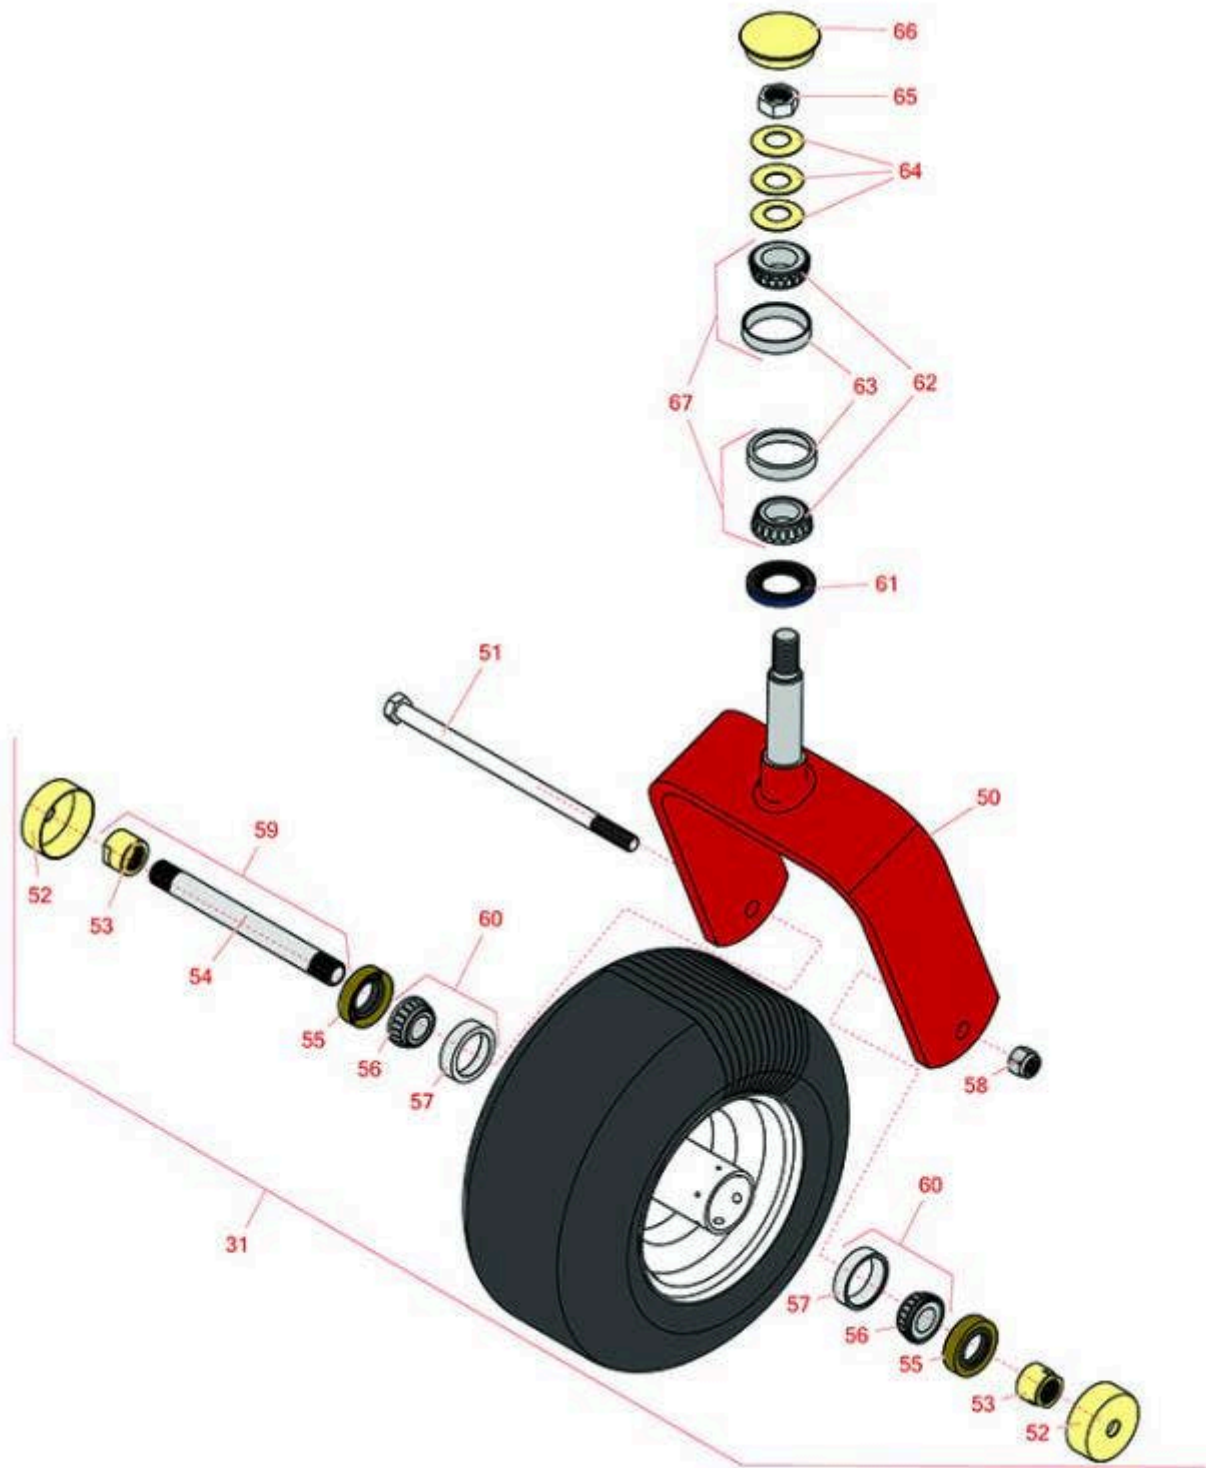

Replaces Exmark Lazer Z Propane Parts

Zero-Turn Mower with 72in Deck - Model LZS740PKC72400
Caster Wheel

All original equipment manufacturers names and part numbers are used for identification purposes only, and we are in no way implying that our products are original equipment parts. Prices subject to change without notice.

Replaces Exmark Lazer Z Propane Parts

Zero-Turn Mower with 72in Deck - Model LZS740PKC72400
Caster Wheel

Item No	R&R Part No.	OEM Part No.	Description	Qty Req	Price Each	Order Quantity
Tires						
31	R109-9127	109-9127	Tire & Wheel - 13x6.50-6 Flat Free	2	127.60	
Other parts Available						
50	R116-8888	103-1474-01, 116--6707-01, 116-6707-01	Fork - Caster 7.875 in Inside	2	110.10	
51	R325-39	325-39	Bolt - Hx HD 1/2-13 x 9 1/2	2	9.05	
52	R103-2768	103-2768	Guard - Seal	4	3.45	
53	R103-3051	103-3051	Spacer - Nut - Hardened	4	7.45	
54	R103-5156	103-5156	Axle- Caster	2	9.65	
55	R103-0063	103-0063	Seal - Grease	4	5.15	
56	R254-78	1-633585	Tapered Bearing Cone	4	6.05	
57	R254-79	1-633584, R & R ONLY	Cup - Bearing	4	3.20	
<i>Tech Note: Use R254-79M installation mandrel to properly install race.:</i>						
58	RF5003	3296-23	Locknut - ESNA 1/2-13	2	0.78	
59	R126-5361	126-5361	Axle Assy - with Bushing - Caster	2	12.50	
60	R500534	1-633585, R & R ONLY	Bearing - with Cup	4	11.80	
61	R116-5647	116-5647, R & R ONLY	Seal - Grease	2	3.05	
62	R254-94	1-543509	Tapered Bearing Cone	4	7.15	
63	R254-72	1-543508	Cup - Bearing	4	3.85	
64	R1-633508	1-633508	Washer - Spring Disc	6	3.10	

Replaces Exmark Lazer Z Propane Parts

*Zero-Turn Mower with 72in Deck - Model LZS740PKC72400
Caster Wheel*

Item No	R&R Part No.	OEM Part No.	Description	Qty Req	Price Each	Order Quantity
65	R3296-51	3296-51	Nut - Nylon Lock 3/4-10 Gr 8	2	5.70	
66	R103-4882	103-4882	Grease Cap - Castor	2	4.20	
67	R500596	R & R ONLY	Tapered Bearing Set - Cup and Cone	4	13.95	