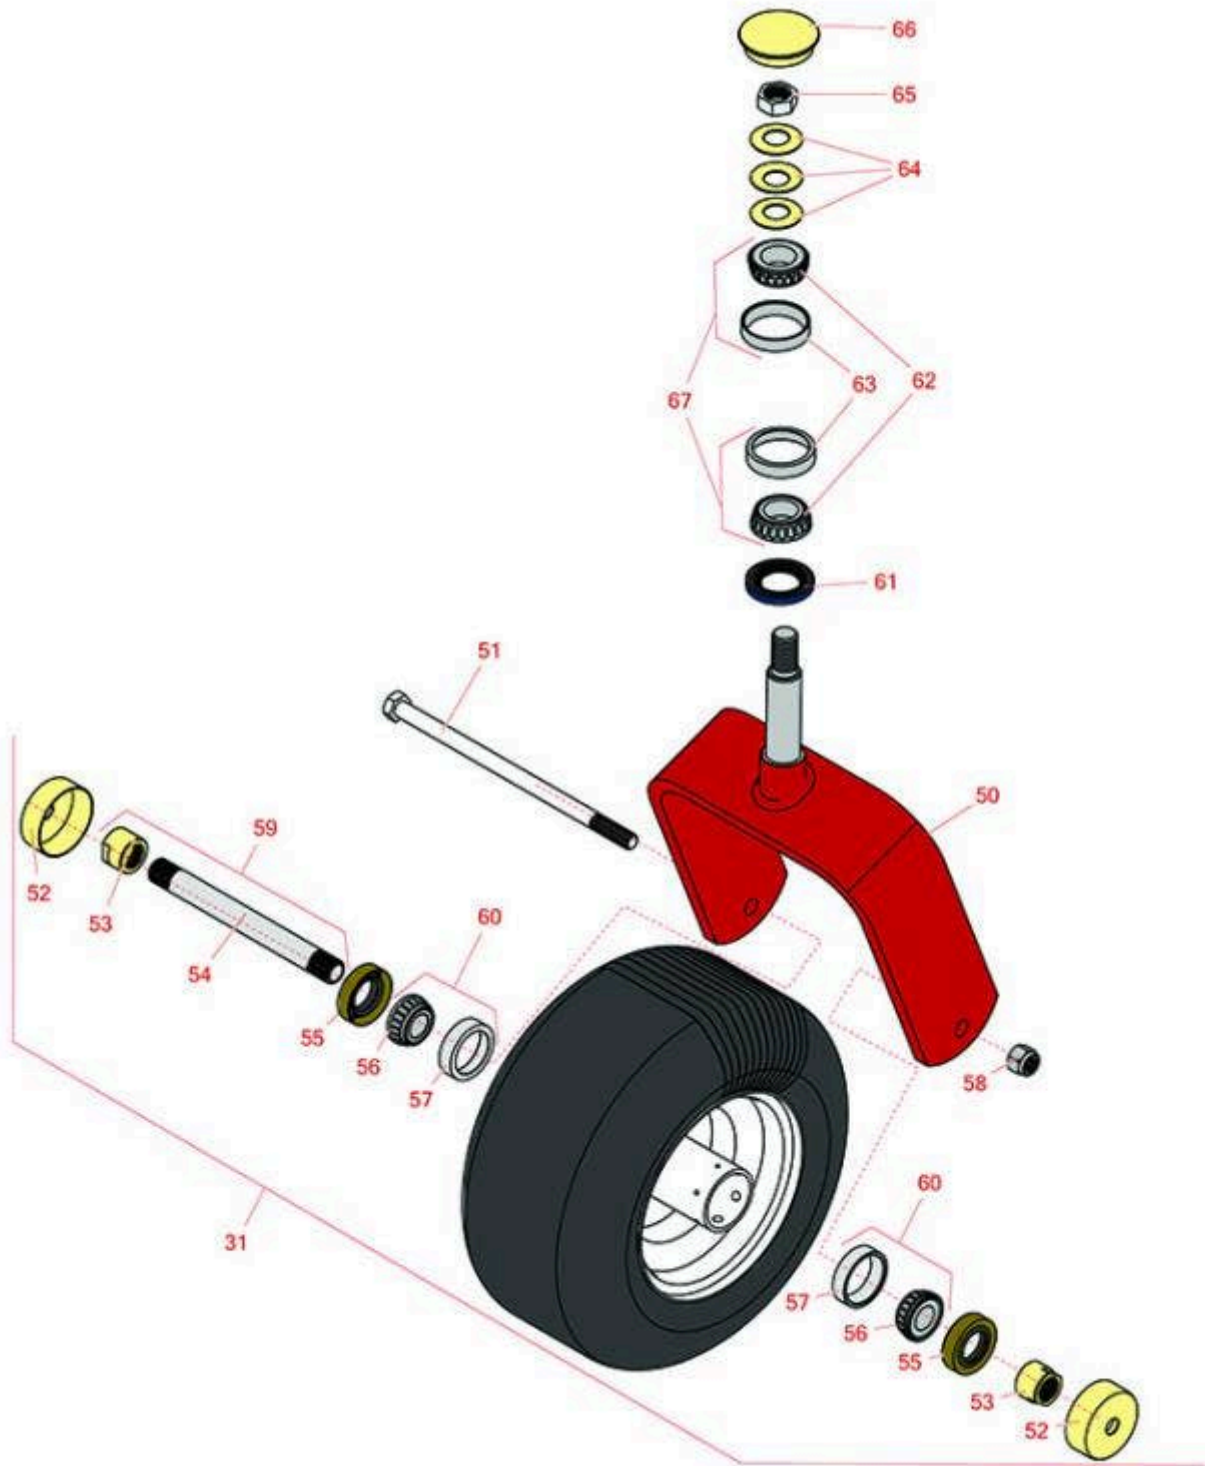

# Replaces Exmark Lazer Z Propane Parts

Zero-Turn Mower with 60in Deck - Model LZS740PKC60400  
Caster Wheel

All original equipment manufacturers names and part numbers are used for identification purposes only, and we are in no way implying that our products are original equipment parts. Prices subject to change without notice.

# Replaces Exmark Lazer Z Propane Parts

Zero-Turn Mower with 60in Deck - Model LZS740PKC60400  
Caster Wheel

Item No	R&R Part No.	OEM Part No.	Description	Qty Req	Price Each	Order Quantity
<b>Tires</b>						
31	<b>R109-9127</b>	109-9127	Tire & Wheel - 13x6.50-6 Flat Free	2	<b>127.60</b>	
<b>Other parts Available</b>						
50	<b>R116-8888</b>	103-1474-01, 116--6707-01, 116-6707-01	Fork - Caster 7.875 in Inside	0	<b>110.10</b>	
51	<b>R325-39</b>	325-39	Bolt - Hx HD 1/2-13 x 9 1/2	2	<b>9.05</b>	
52	<b>R103-2768</b>	103-2768	Guard - Seal	4	<b>3.45</b>	
53	<b>R103-3051</b>	103-3051	Spacer - Nut - Hardened	4	<b>7.45</b>	
54	<b>R103-5156</b>	103-5156	Axle- Caster	2	<b>9.65</b>	
55	<b>R103-0063</b>	103-0063	Seal - Grease	4	<b>5.15</b>	
56	<b>R254-78</b>	1-633585	Tapered Bearing Cone	4	<b>6.05</b>	
57	<b>R254-79</b>	1-633584, R & R ONLY	Cup - Bearing	4	<b>3.20</b>	
<i>Tech Note: Use R254-79M installation mandrel to properly install race.:</i>						
58	<b>RF5003</b>	3296-23	Locknut - ESNA 1/2-13	2	<b>0.78</b>	
59	<b>R126-5361</b>	126-5361	Axle Assy - with Bushing - Caster	2	<b>12.50</b>	
60	<b>R500534</b>	1-633585, R & R ONLY	Bearing - with Cup	4	<b>11.80</b>	
61	<b>R116-5647</b>	116-5647, R & R ONLY	Seal - Grease	2	<b>3.05</b>	
62	<b>R254-94</b>	1-543509	Tapered Bearing Cone	4	<b>7.15</b>	
63	<b>R254-72</b>	1-543508	Cup - Bearing	4	<b>3.85</b>	
64	<b>R1-633508</b>	1-633508	Washer - Spring Disc	6	<b>3.10</b>	