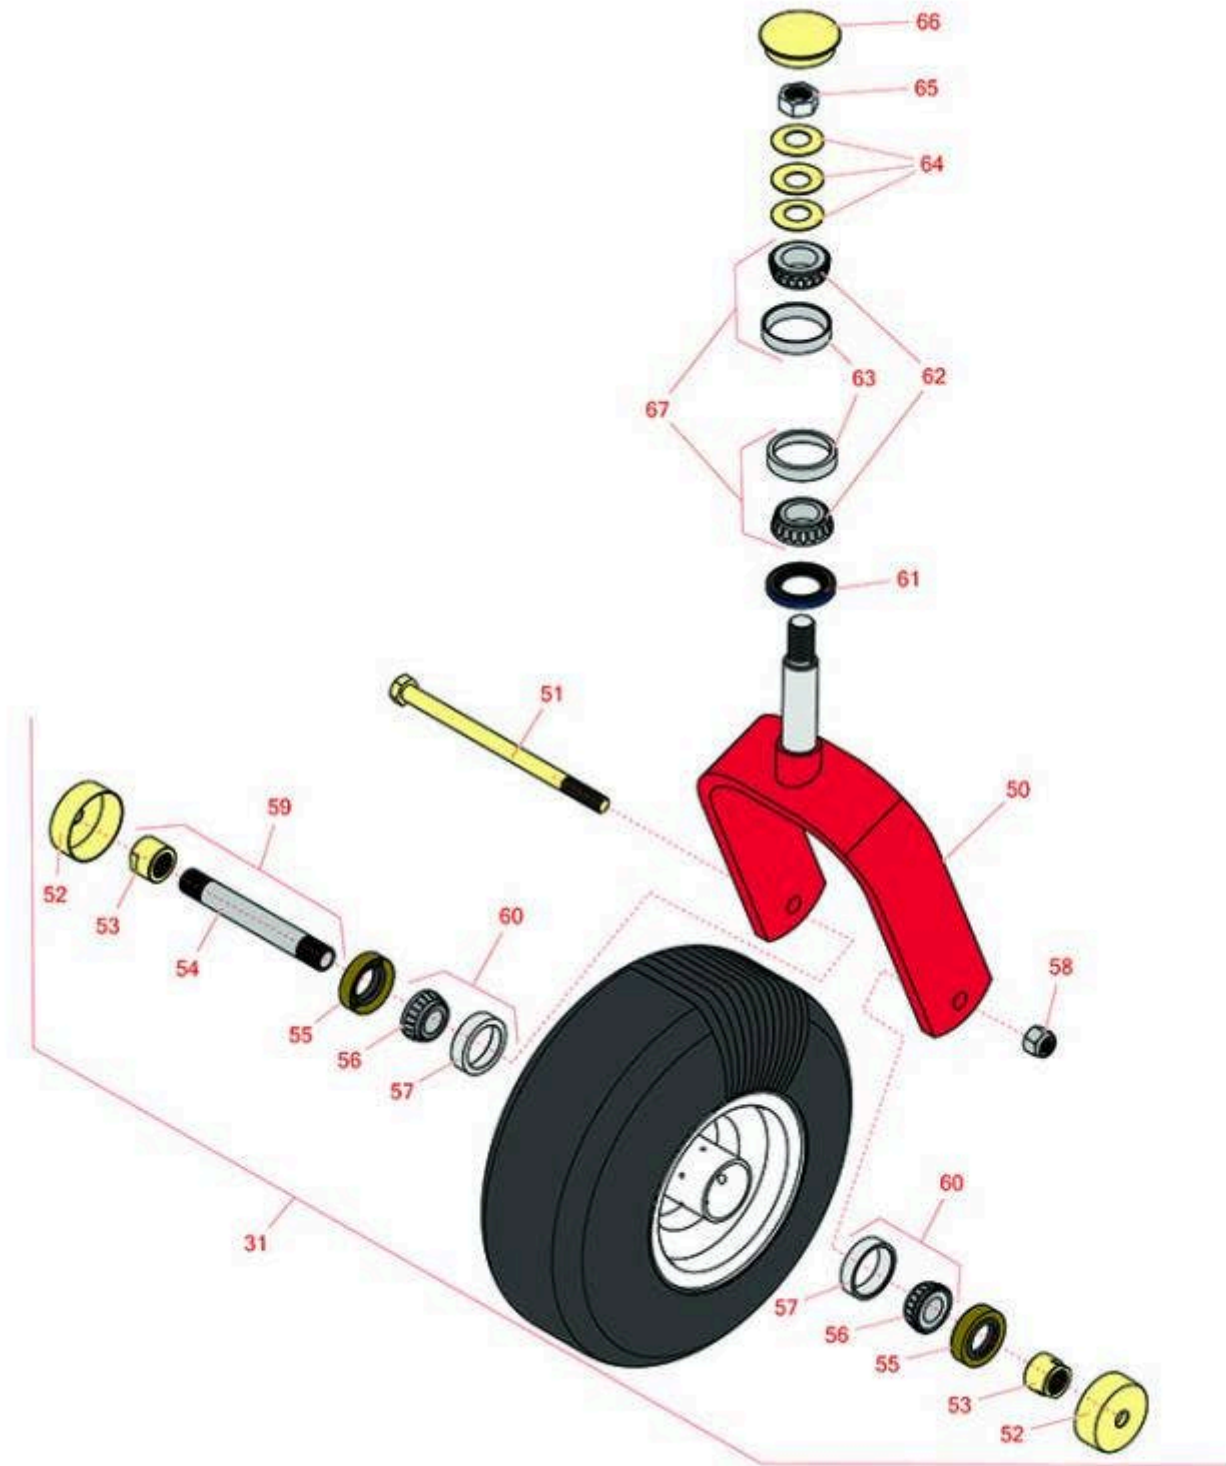

Replaces Exmark Lazer Z Propane Parts

Zero-Turn Mower with 52in Deck - Model LZS740PKC52400
Caster Wheel

All original equipment manufacturers names and part numbers are used for identification purposes only, and we are in no way implying that our products are original equipment parts. Prices subject to change without notice.

Replaces Exmark Lazer Z Propane Parts

Zero-Turn Mower with 52in Deck - Model LZS740PKC52400
Caster Wheel

Item No	R&R Part No.	OEM Part No.	Description	Qty Req	Price Each	Order Quantity
Tires						
31	R109-9126	109-9126	Tire & Wheel - 13x5.00-6 - White	2	135.75	
31	R109-9127	109-9127	Tire & Wheel - 13x6.50-6 Flat Free	2	127.60	
Other parts Available						
50	R116-6703-01	116-6703-01	Caster Fork	2	81.75	
51	R325-42	325-42	Bolt - 1/2-13 x 8 Hex Head Gr 5	2	10.30	
52	R103-2768	103-2768	Guard - Seal	4	3.45	
53	R103-3051	103-3051	Spacer - Nut - Hardened	4	7.45	
54	R103-3155	103-3155	Axle - Caster	2	21.05	
55	R103-0063	103-0063	Seal - Grease	4	5.15	
56	R254-78	1-633585	Tapered Bearing Cone	4	6.05	
57	R254-79	1-633584, R & R ONLY	Cup - Bearing	4	3.20	
<i>Tech Note: Use R254-79M installation mandrel to properly install race.:</i>						
58	RF5003	3296-23	Locknut - ESNA 1/2-13	2	0.78	
59	R126-5360	126-5360	Axle- Caster w/Spacer Nut	2	18.15	
60	R500534	1-633585, R & R ONLY	Bearing - with Cup	4	11.80	
61	R116-5647	116-5647, R & R ONLY	Seal - Grease	2	3.05	
62	R254-94	1-543509	Tapered Bearing Cone	4	7.15	
63	R254-72	1-543508	Cup - Bearing	4	3.85	
64	R1-633508	1-633508	Washer - Spring Disc	6	3.10	

Replaces Exmark Lazer Z Propane Parts

*Zero-Turn Mower with 52in Deck - Model LZS740PKC52400
Caster Wheel*

Item No	R&R Part No.	OEM Part No.	Description	Qty Req	Price Each	Order Quantity
65	R3296-51	3296-51	Nut - Nylon Lock 3/4-10 Gr 8	2	5.70	
66	R103-4882	103-4882	Grease Cap - Castor	2	4.20	
67	R500596	R & R ONLY	Tapered Bearing Set - Cup and Cone	4	13.95	