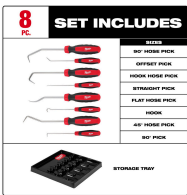

R&R Products Inc

3334 E Milber St Tucson, 85714

800-528-3446

<https://www.rrproducts.com/>