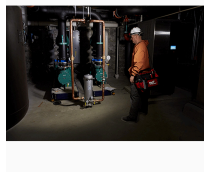

Milwaukee 300 Lumens LED Headlamp

RMW2106

Details

MORE COMPACT. ALL DAY COMFORT. The Milwaukee Headlamp delivers 300 lumens of TRUEVIEW High Definition output. It's compact, lightweight design and washable, sweat absorbing micro-fiber strap give users all day comfort when worn on the head. Get up-to 31 hours of runtime with 3 light output modes to manage brightness and runtime. A water, dust and drop resistant body and lens allows it to withstand the toughest conditions. Direct light by pivoting the light head using 7 positive stops. Included are four clips for secure attachment to hard hats. The Milwaukee Headlamp is covered by a Limited Lifetime warranty.