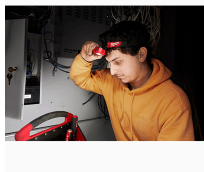

Milwaukee 300 Lumens LED Headlamp

RMW2106

Details

MORE COMPACT. ALL DAY COMFORT. The Milwaukee Headlamp delivers 300 lumens of TRUEVIEW High Definition output. It's compact, lightweight design and washable, sweat absorbing micro-fiber strap give users all day comfort when worn on the head. Get up-to 31 hours of runtime with 3 light output modes to manage brightness and runtime. A water, dust and drop resistant body and lens allows it to withstand the toughest conditions. Direct light by pivoting the light head using 7 positive stops. Included are four clips for secure attachment to hard hats. The Milwaukee Headlamp is covered by a Limited Lifetime warranty.