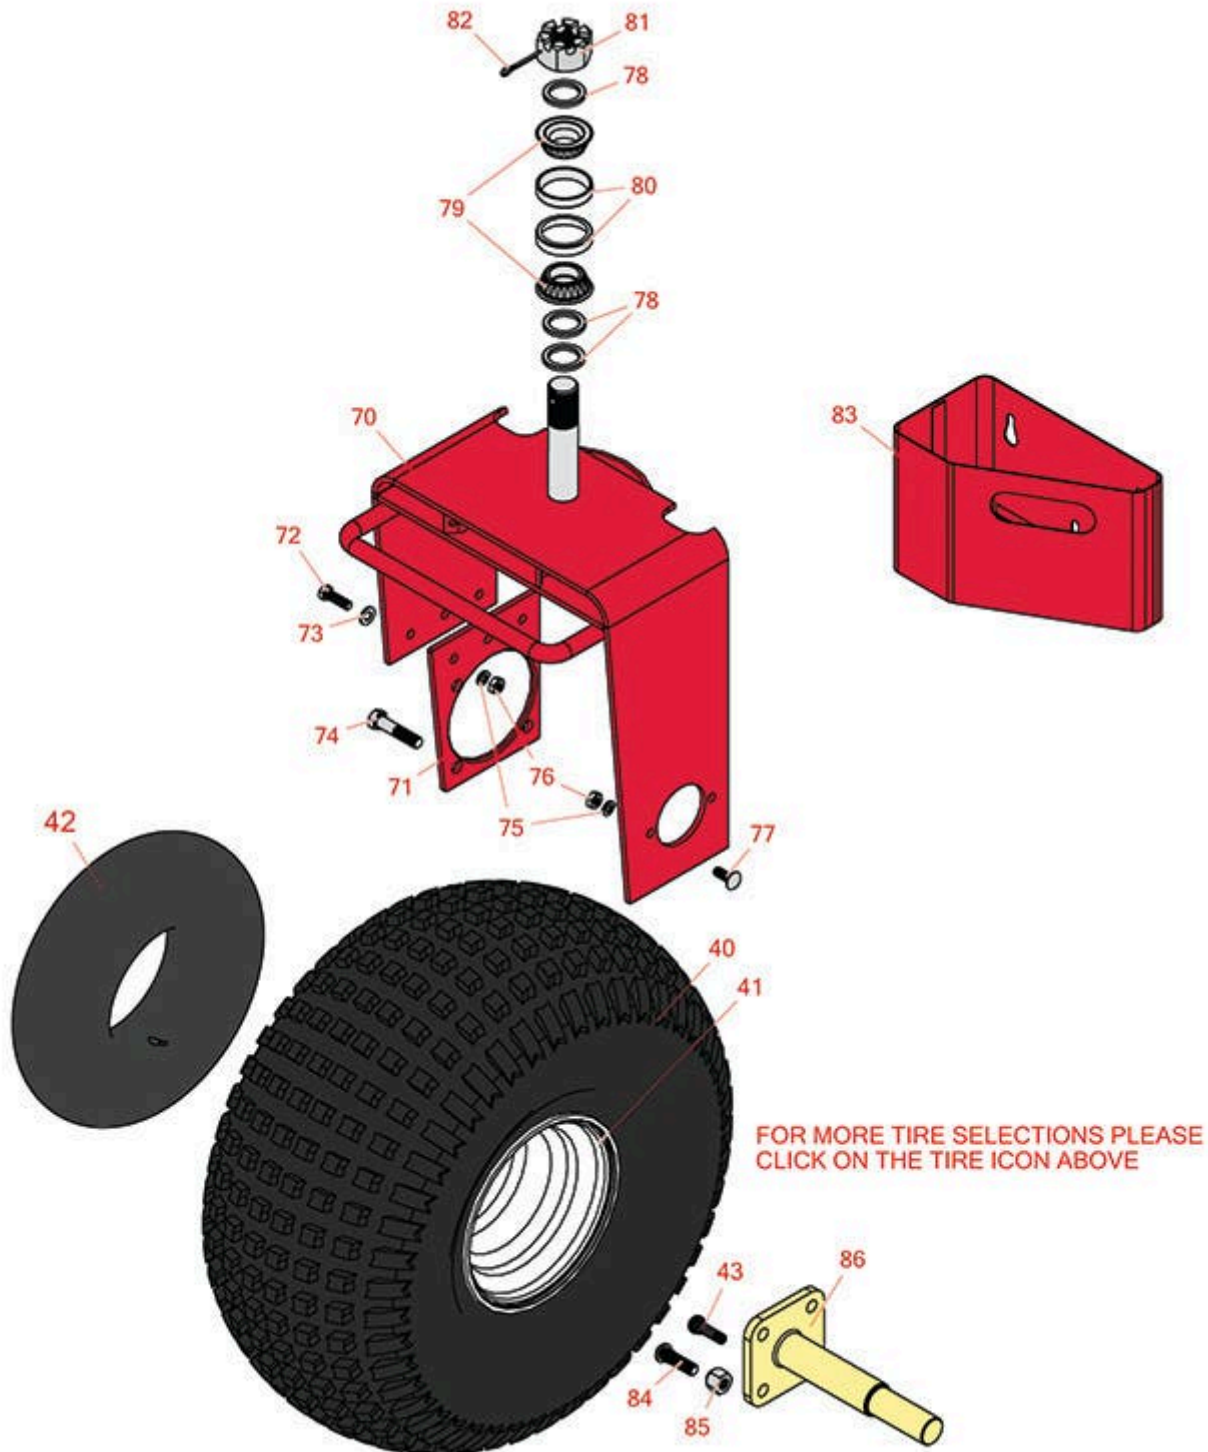

# Replaces Toro Sand Pro 14 Parts

Traction Unit - Model 08880  
Front Wheel

All original equipment manufacturers names and part numbers are used for identification purposes only, and we are in no way implying that our products are original equipment parts. Prices subject to change without notice.

# Replaces Toro Sand Pro 14 Parts

Traction Unit - Model 08880

Front Wheel

Item No	R&R Part No.	OEM Part No.	Description	Qty Req	Price Each	Order Quantity
---------	--------------	--------------	-------------	---------	------------	----------------

## Tires and Wheels

40	<b>RCT537050</b>	28-1070, 85-8290	Tire - 22x11.00-8 Nhs (2 Ply) Carlisle Knobby	1	<b>106.80</b>	
40	<b>RTK1108-2S-I</b>		Tire - 22x11.00-8 (2 Ply) Kenda Scorpion	1	<b>162.95</b>	
40	<b>R95-0621</b>	95-0621	Tire w/Wheel - 22x11.00-8 Nhs (2 Ply) Carlisle Knobby	1	<b>180.65</b>	
41	<b>R94-6116</b>	114-4643, 242-53, 242-86, 46-4810, 94-6116	Rim - 8x8.5 White	1	<b>70.60</b>	
42	<b>R700141</b>	232-37, 232-47	Tube - 18x6.50/7.50/8.50/9.50-8 TR13	1	<b>10.30</b>	
43	<b>R232-24</b>	232-24, 232-35	Stem - Valve w/ Cap	1	<b>3.25</b>	

# Replaces Toro Sand Pro 14 Parts

Traction Unit - Model 08880

Front Wheel

Item No	R&R Part No.	OEM Part No.	Description	Qty Req	Price Each	Order Quantity
73	<b>R453011</b>	01-166-0100, 01-166-0120, 01-166-0270, 01-166-0500, 01-166-0600, 01-166-0620, 132-4593, 2356-3, 237-12, 24-10-AD, 24-11-AD, 24-11-BD, 24-12-AD, 24-12-BD, 30-9310, 32-8190, 3256-24, 3256-3, 3256-36, 3256-4, 453011, 47-9950, 48-9220, 513458, 7-0052	Washer - Flat 3/8 SAE Y/Zinc	3	<b>0.11</b>	
74	<b>R325-10</b>	01-150-0620, 01-178-0820, 20-91-AGD, 3226-6, 325-10	Bolt	4	<b>3.25</b>	
75	<b>R3253-21</b>	215-51, 30-8470, 3253-21, Jul-12	Washer - Lock 3/8	5	<b>0.14</b>	
76	<b>R3217-7</b>	01-188-0616, 1441, 22-13-AJD, 3217-7, 513296, 513415, 513425, 915113P	Nut - 3/8-16 Hex Plated	5	<b>0.24</b>	