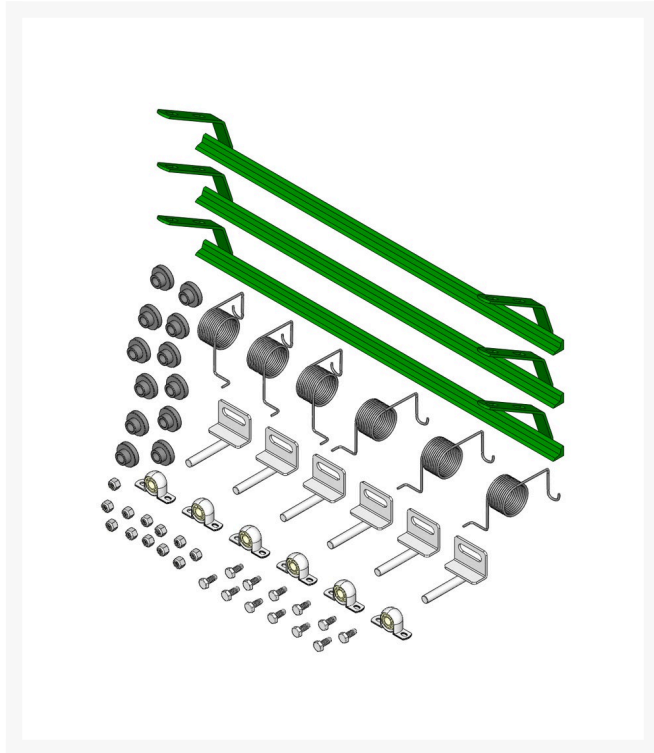

Scraper Kit - Rear Roller SET/3

R53-9240G

Specifications

Manufacturer R&R Products

Fits Models

R&R Products Greens Max 2200LP

R&R Products Versa-Green 1860

R&R Products Versa-Green 1860PS

Replacement Parts

R19-9540	Spring - Torsion LH
R19-9550	Spring - Torsion RH
R19-9560	Spacer - Spring
R256-239	Bearing
R32152-4	Locknut - 1/4-20 All Metal
R400106	Bolt - Hex HD 1/4-20 x 5/8
R42-4800G	Bar - Scraper Rear Roller-Green
R53-9250	Bracket - Scraper Mount