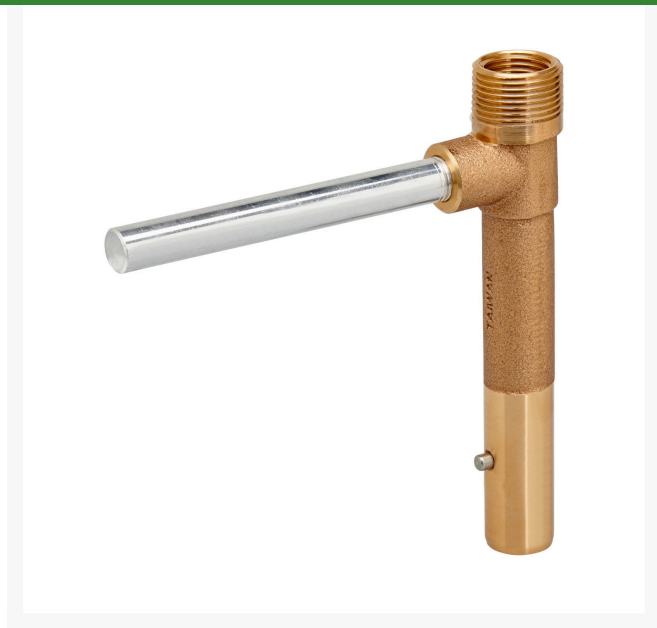

Underhill Quick Coupler Key 3/4in w/ Stainless Steel Lug - 3/4INMPT x -1/2INFPT RGQK-075

Details

Ultra Brass Quick Coupler Keys are heavy duty solid brass with stainless steel. Single Lug key designed to fit Underhill Ultra Brass Quick Coupler QVSSeries 1-Piece Valves and OVD Series 2-Piece Valves. Compatible with popular valve brands such as Buckner QB33K07, Rain Bird 33DK, and Toro 463-01. QKS Series 3/4in MPT x 1/2in FPT Key.Outlet, Single Lug Key

Specifications

Manufacturer	Underhill
Inlet Size	.75 in

R&R Products Inc

3334 E Milber St Tucson, 85714
800-528-3446

<https://www.rrproducts.com/>