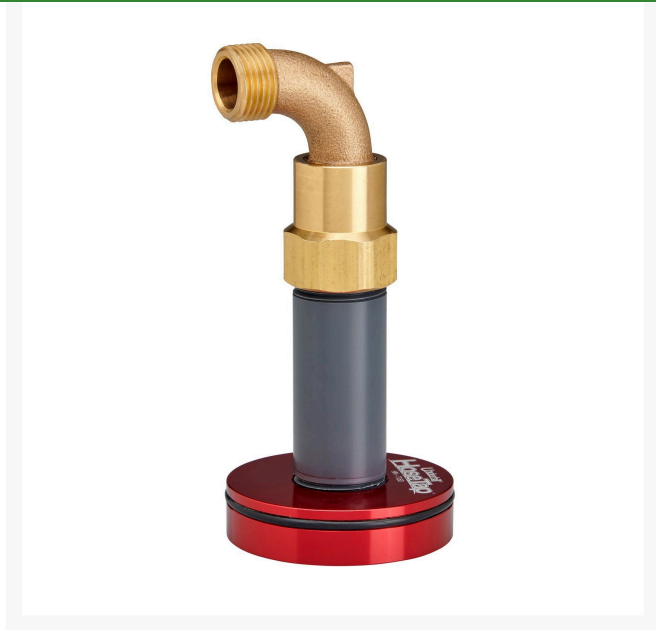

Underhill Hosetap HN-T150 Adapter with HS-100 Swivel

RGHN-T150-75

Details

This Hose Tap provides a hose connection anywhere you have a Toro 1-1/2in electric, valve-in-head sprinkler, giving a fast connection when quick couplers or hose bibs are not available. Includes an aircraft aluminum body (that won't break or wear out like plastic), anodized with sprinkler manufacturer color, O-ring, riser, and 3/4in swivel. Adapter not included.

- Converts 1-1/2in Toro valve-in-head sprinkler to Hope Tap
- Made of long-lasting anodized aircraft aluminum
- Color coded for easy identification
- Hose Tap includes O-ring, riser, and 3/4in swivel.
- Adapter not included