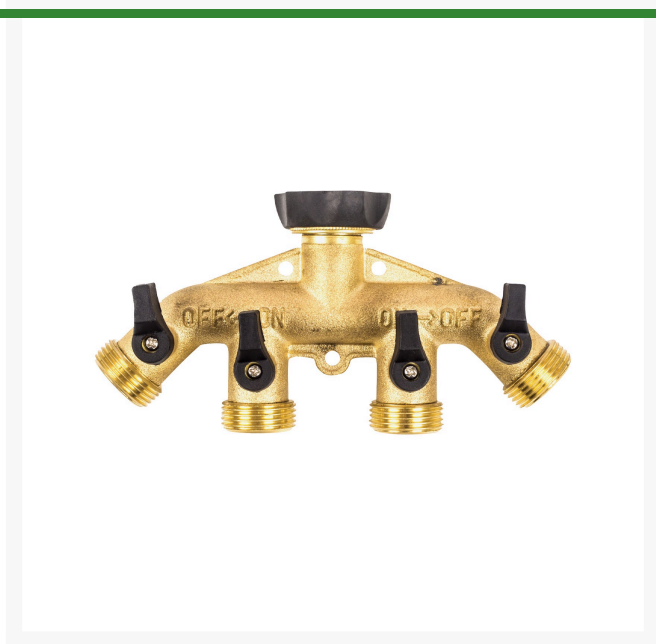

Underhill 4-WAY Hose Tap/Valve - 3/4 in

RGA-HB4

Details

The four outlet brass hose bib connects two hoses to one faucet with individually controlled valves. The angled outlets provide easy hose attachment with comfort on/off levers. 3/4in.

- Connect 4 Hoses to 1 Faucet
- Heavy Duty Brass Construction
- Angled Outlets for Easy Hose Attachment
- Comfort On/Off Levers
- 3/4in

Specifications

Manufacturer	Underhill
Inlet Size	.75 in
Material	Brass