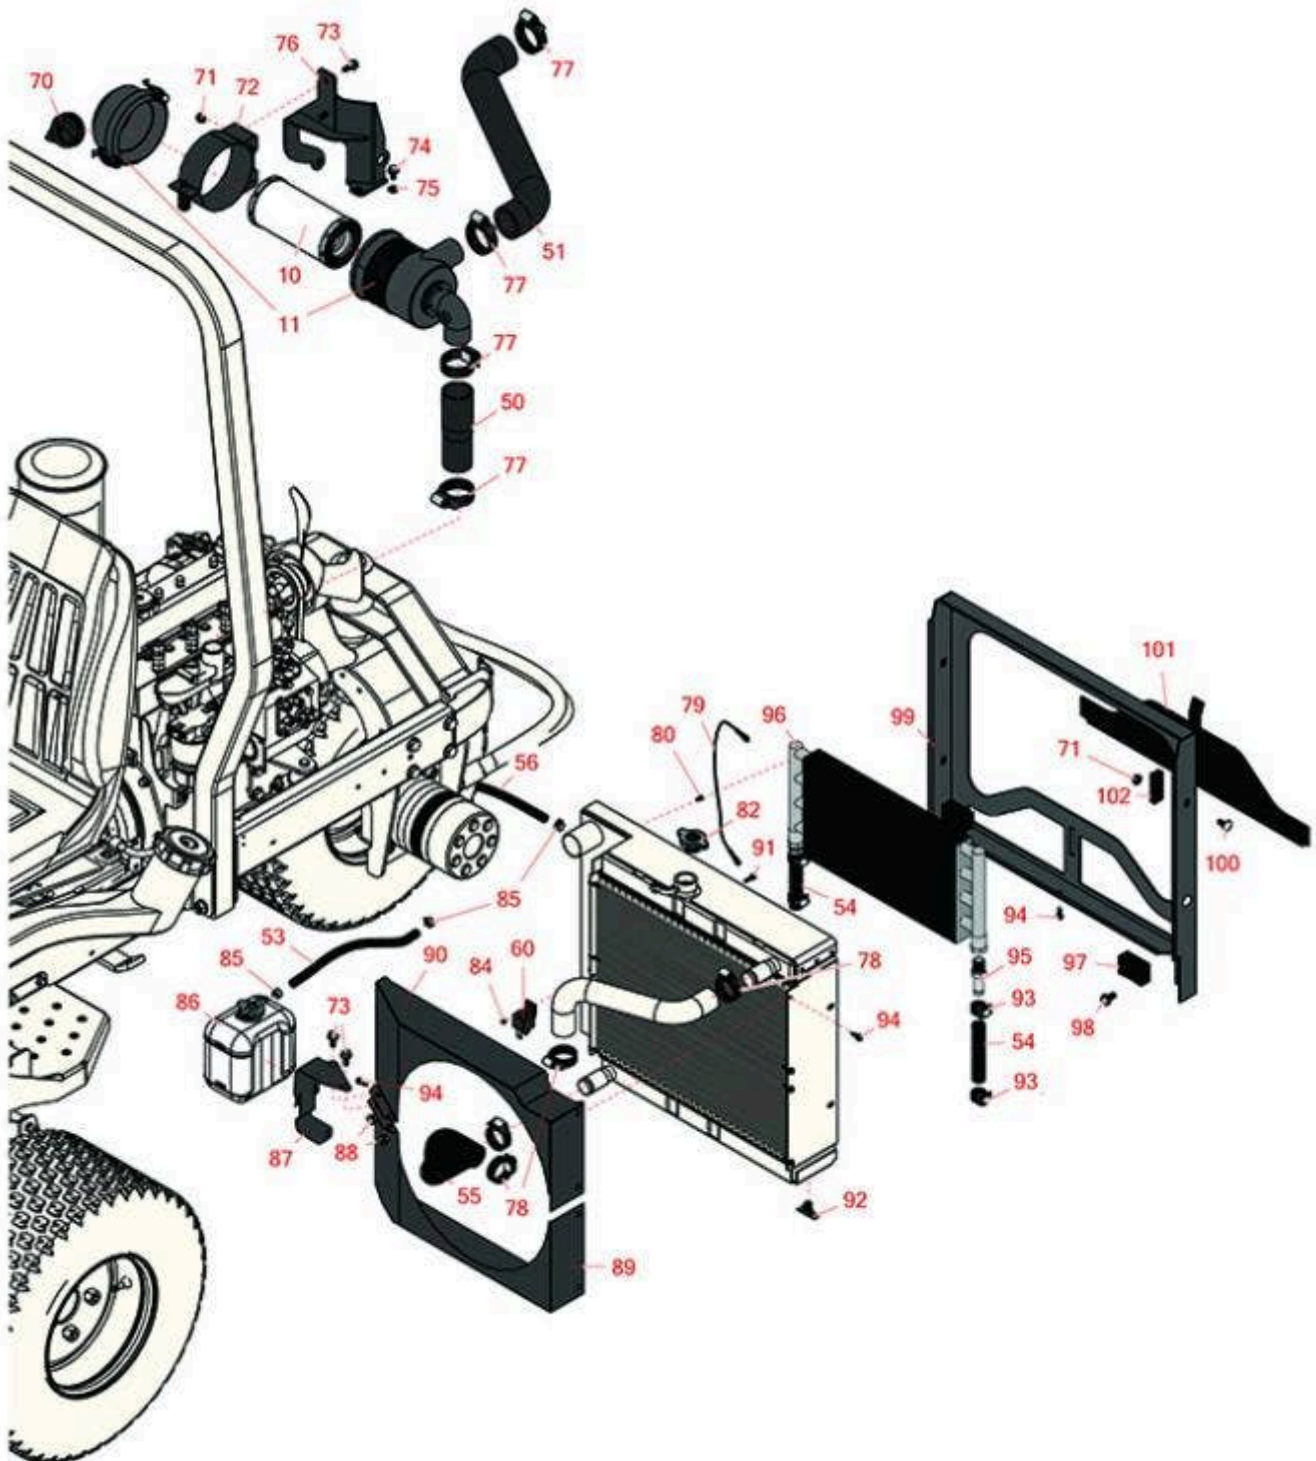

Replaces Toro Reelmaster 3100-D Parts

Traction Unit - Model 03206

Radiator & Air Intake

All original equipment manufacturers names and part numbers are used for identification purposes only, and we are in no way implying that our products are original equipment parts. Prices subject to change without notice.

Replaces Toro Reelmaster 3100-D Parts

Traction Unit - Model 03206

Radiator & Air Intake

Item No	R&R Part No.	OEM Part No.	Description	Qty Req	Price Each	Order Quantity
Filters						
10	R108-3811	108-3811	Element - Air Cleaner	1	21.15	
11	R93-2190	93-2190	Air Cleaner Assy	1	87.90	
Hoses						
50	R95-8947	95-8947	Hose - Lower - Air in	1	21.10	
51	R95-8946	95-8946	Hose - Upper - Air in	1	46.05	
53	R63-9640	63-9640	Hose - Fuel	1	3.20	
54	R95-8706	95-8706	Hydraulic Hose Assy	2	9.65	
55	R95-8945	95-8945	Hose-Radiator - Lower	1	30.60	
56	R109-0274	109-0274	Hose- Fuel	1	7.50	
Gauges and Controls						
60	R99-7435	99-7435	Relay - 70 Amp	1	21.90	
Other Parts Available						
70	R87-9400	87-9400	Valve - Vacuator	1	7.25	
71	R32128-44	32128-44	Nut	6	1.45	
72	R93-2191	93-2191	Band-Mounting - Air Cleaner	1	31.80	
73	R3234-5	3234-5, 62-3310	Bolt - 5/16-18x3/4 Hx Ser Was HD	4	0.74	
74	R33114-016	33114-016, 42-9230, 42-9270, 48-7680, 48-7690, 48-7700	Bolt - Hx HD 8mm x 1.25 x 15	2	0.40	