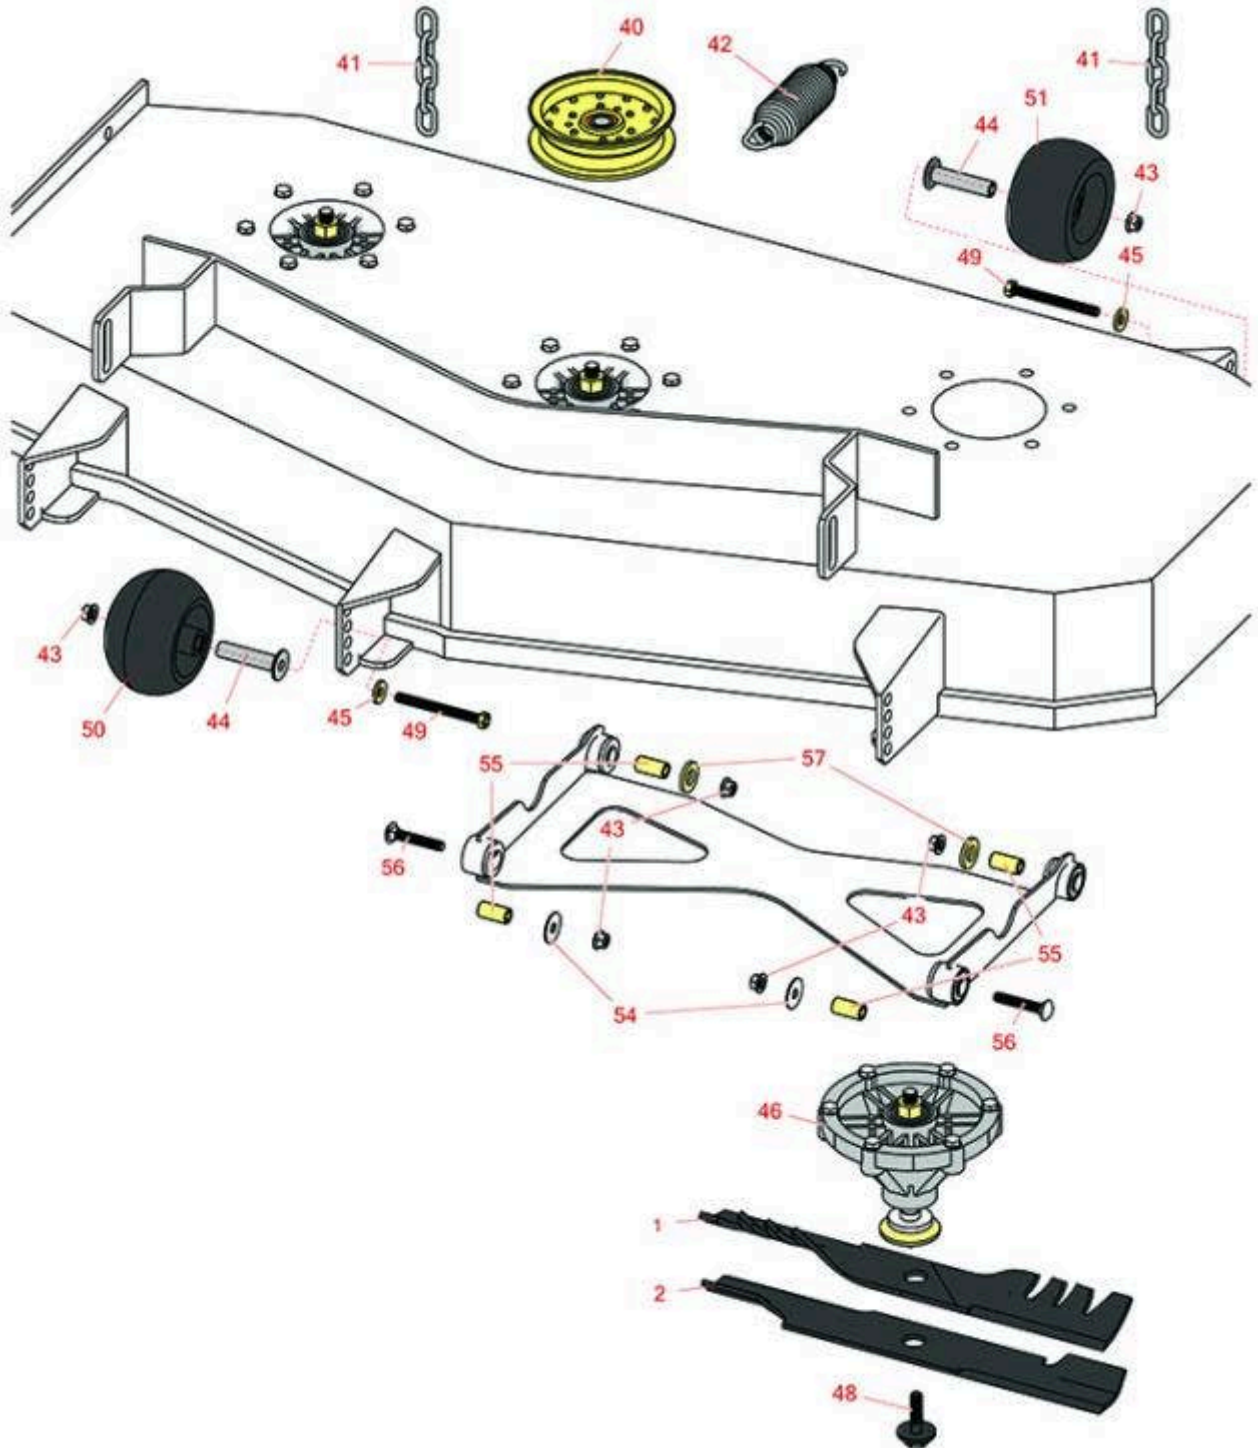

# Replaces Exmark Radius E-Series Parts

52in Rotary Mower  
52in Deck Parts

All original equipment manufacturers names and part numbers are used for identification purposes only, and we are in no way implying that our products are original equipment parts. Prices subject to change without notice.

# Replaces Exmark Radius E-Series Parts

52in Rotary Mower

52in Deck Parts

Item No	R&R Part No.	OEM Part No.	Description	Qty Req	Price Each	Order Quantity
<b>Rotary Blades</b>						
1	<b>R116-5175</b>	116-5175	Mower Blade - 18 in Mulching	3	<b>14.95</b>	
1	<b>RRB4065-1803</b>	116-5175, 116-5175-S	Mower Blade - Mulcher 18 x 2.5in x 15/16 Mt Hole	3	<b>20.80</b>	
2	<b>RRB3065-1803</b>	103-6402, 103-6402-S, 106-6402	Mower Blade - High-Lift 18 x 2.5in x 15/16 Mt Hole	3	<b>15.30</b>	
<b>Other Parts Available</b>						
40	<b>R116-4669</b>	116-4669	Idler Pulley - Flat	1	<b>54.40</b>	
<i>Tech Note: Only for 2017 or earlier years:</i>						
40	<b>R126-9196</b>	126-9196	Idler Pulley - Flat	1	<b>42.75</b>	
41	<b>R1-633447</b>	1-633447	Chain - Deck Lift	4	<b>6.40</b>	
42	<b>R116-6317</b>	116-0133, 116-6317	Spring - Extension	1	<b>17.50</b>	
43	<b>R104-8301</b>	104-8301, 109-6658	Locknut - 3/8-16 Nylon Flanged	20	<b>0.84</b>	
44	<b>R116-8131</b>	116-8131	Axle - Roller	5	<b>10.75</b>	
45	<b>R98-5975</b>	98-5975	Washer - Belleville	5	<b>2.40</b>	
46	<b>R126-4630</b>	126-4630	Spindle Housing Assy	3	<b>106.55</b>	
48	<b>R116-0005</b>	116-0005	Bolt- Blade, - Sems 7/16-20	3	<b>5.59</b>	
49	<b>R116-9362</b>	116-9362	Bolt - Hex HD 3/8-16 x 3 3/4 GR8 YZ	5	<b>1.22</b>	
50	<b>R103-8415</b>	103-8415	Roller - Anti Scalp	3	<b>12.85</b>	
51	<b>R68-2730</b>	1-603299	Wheel - Anti Scalp	2	<b>7.85</b>	
54	<b>R2844</b>	2844	Washer	2	<b>1.65</b>	