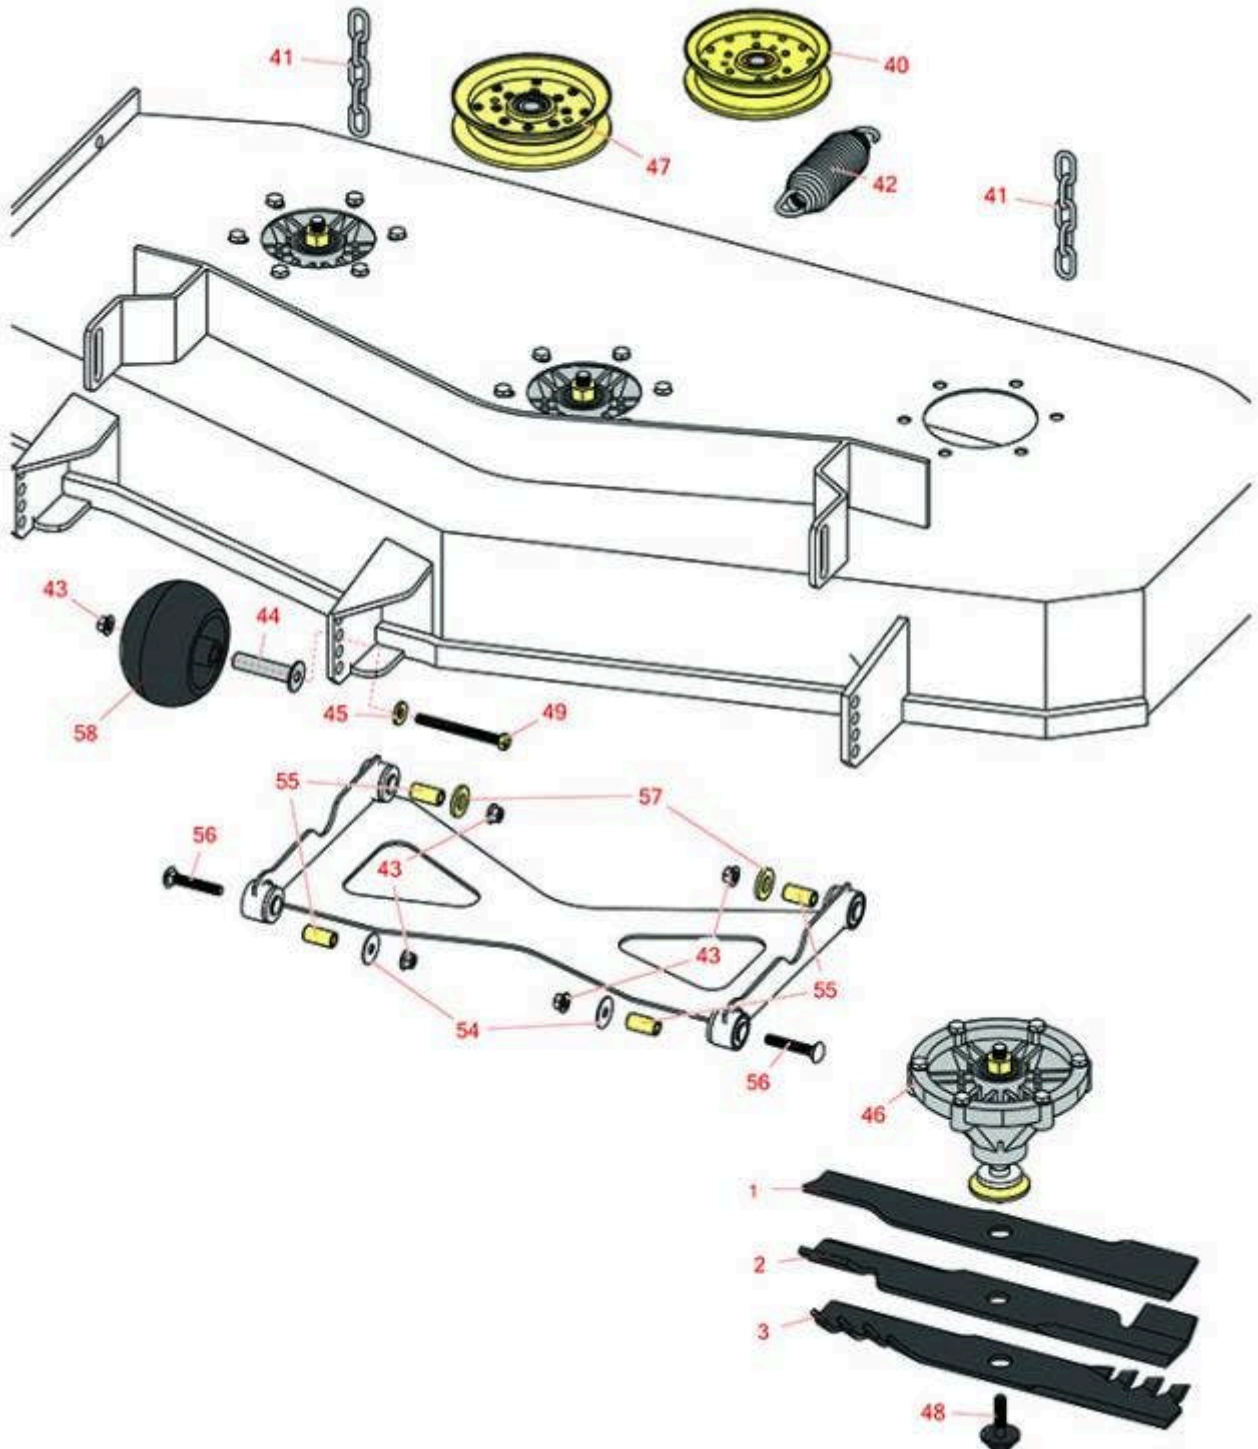

Replaces Exmark Radius E-Series Parts

48in Rotary Mower - Model RAE708GEM48300

48in Deck Parts

All original equipment manufacturers names and part numbers are used for identification purposes only, and we are in no way implying that our products are original equipment parts. Prices subject to change without notice.