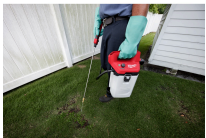

Milwaukee M12 - 2 Gallon Handheld Sprayer Kit

RMW2528-21G2

Details

The M12 Two Gallon Handheld Sprayer delivers the best pressure control and no manual pumping. Designed to meet the needs of professional landscape maintenance and pest control, the battery-powered handheld sprayer provides you with instant, constant and adjustable pressure up to 80 PSI and a 17 ft vertical spray distance. The 3-mode pressure adjustment knob adjusts the pressure between 20-80 PSI, giving you the capability to complete a wide range of applications. Our M12 REDLITHIUM CP2.0 Battery provides you with up to 80 gallons of spraying per charge. Our M12 Handheld Sprayer Powered Head is compatible with both the 1 Gallon and 2 Gallon Handheld Sprayer Tank, providing the ability to rightsize the tank for the application and premix multiple tanks to increase productivity. The handheld sprayer can be used both one and two-handed for added versatility. The sprayer features an onboard measuring cup for quick measurement, a strainer that filters debris from entering the tank, and vertical and horizontal wand storage. The M12 Handheld Sprayer is part of the M12 System which is fully compatible with over 125 solutions.