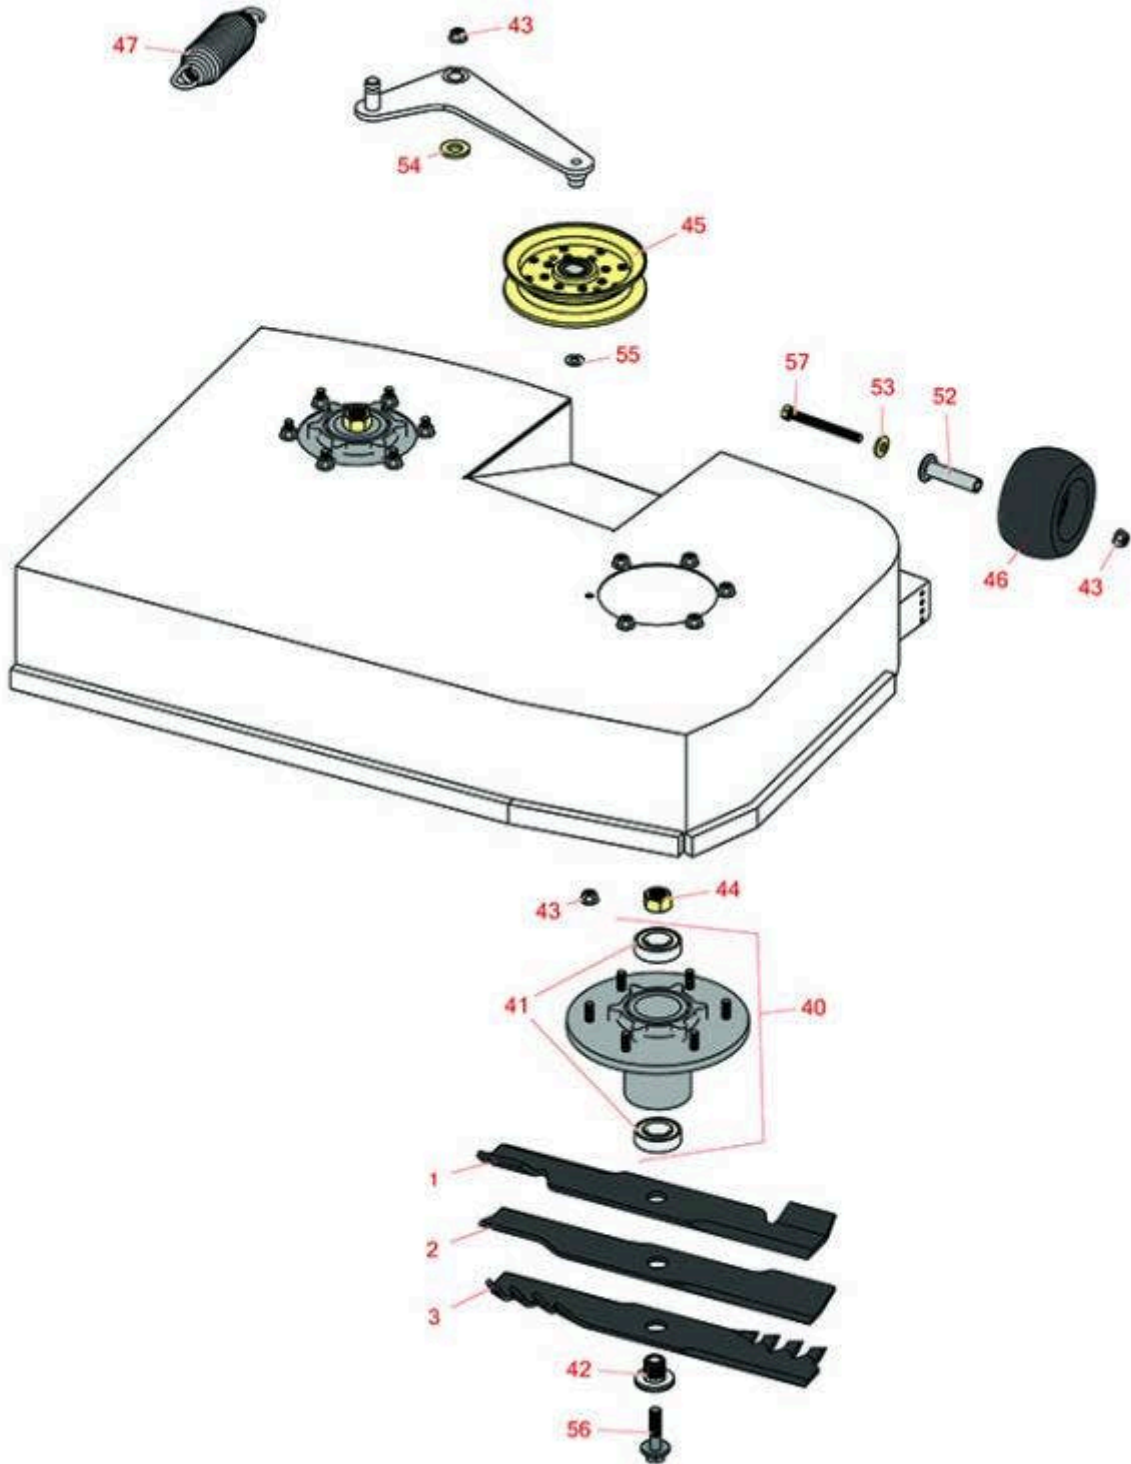

Replaces Exmark Staris E-Series Parts

Stand-On Mower with 32in Deck - Models STE600CKA32300
& STE600CKA323H1
Deck Parts

All original equipment manufacturers names and part numbers are used for identification purposes only, and we are in no way implying that our products are original equipment parts. Prices subject to change without notice.

Replaces Exmark Staris E-Series Parts

Stand-On Mower with 32in Deck - Models STE600CKA32300

& STE600CKA323H1

Deck Parts

Item No	R&R Part No.	OEM Part No.	Description	Qty Req	Price Each	Order Quantity
Rotary Blades						
1	R103-6401	103-6401	Mower Blade- Notched 16 1/4	2	12.45	
1	RRB3062-1601	103-6401, 103-6401-S	Mower Blade - High-Lift 16.25 x 2.5in x 15/16 Mt Hole	2	12.45	
2	R103-6386	103-6386	Mower Blade - 16-1/4 Low Lift	2	15.70	
3	RRB4062-1601	116-5177, 116-5177-S	Mower Blade - Mulcher 16.25 x 2.5in x 15/16 Mt Hole	2	21.60	
Other Parts Available						
40	R116-3344	116-3344	Spindle Housing Assy	2	92.80	
41	R116-0720	116-0720	Bearing - Ball - Special Triple Seal	4	9.30	
42	R103-3037	103-3037	Splined Bushing	2	14.80	
43	R104-8301	104-8301, 109-6658	Locknut - 3/8-16 Nylon Flanged	25	0.84	
44	R116-7306	116-7306	Hex Nut - 3/4-16 with Nyloc	2	2.75	
45	R126-9196	126-9196	Idler Pulley - Flat	1	42.75	
46	R68-2730	1-603299	Wheel - Anti Scalp	1	7.85	
<i>Tech Note: Use only for STE600CKA32300 model:</i>						
46	R103-8415	103-8415	Roller - Anti Scalp	1	12.85	
<i>Tech Note: Use only for STE600CKA323H1 model:</i>						
47	R116-6317	116-0133, 116-6317	Spring - Extension	1	17.50	
47	R116-0886	116-0886	Spring - Extension	1	86.85	
<i>Tech Note: Use only for STE600CKA323H1 model:</i>						