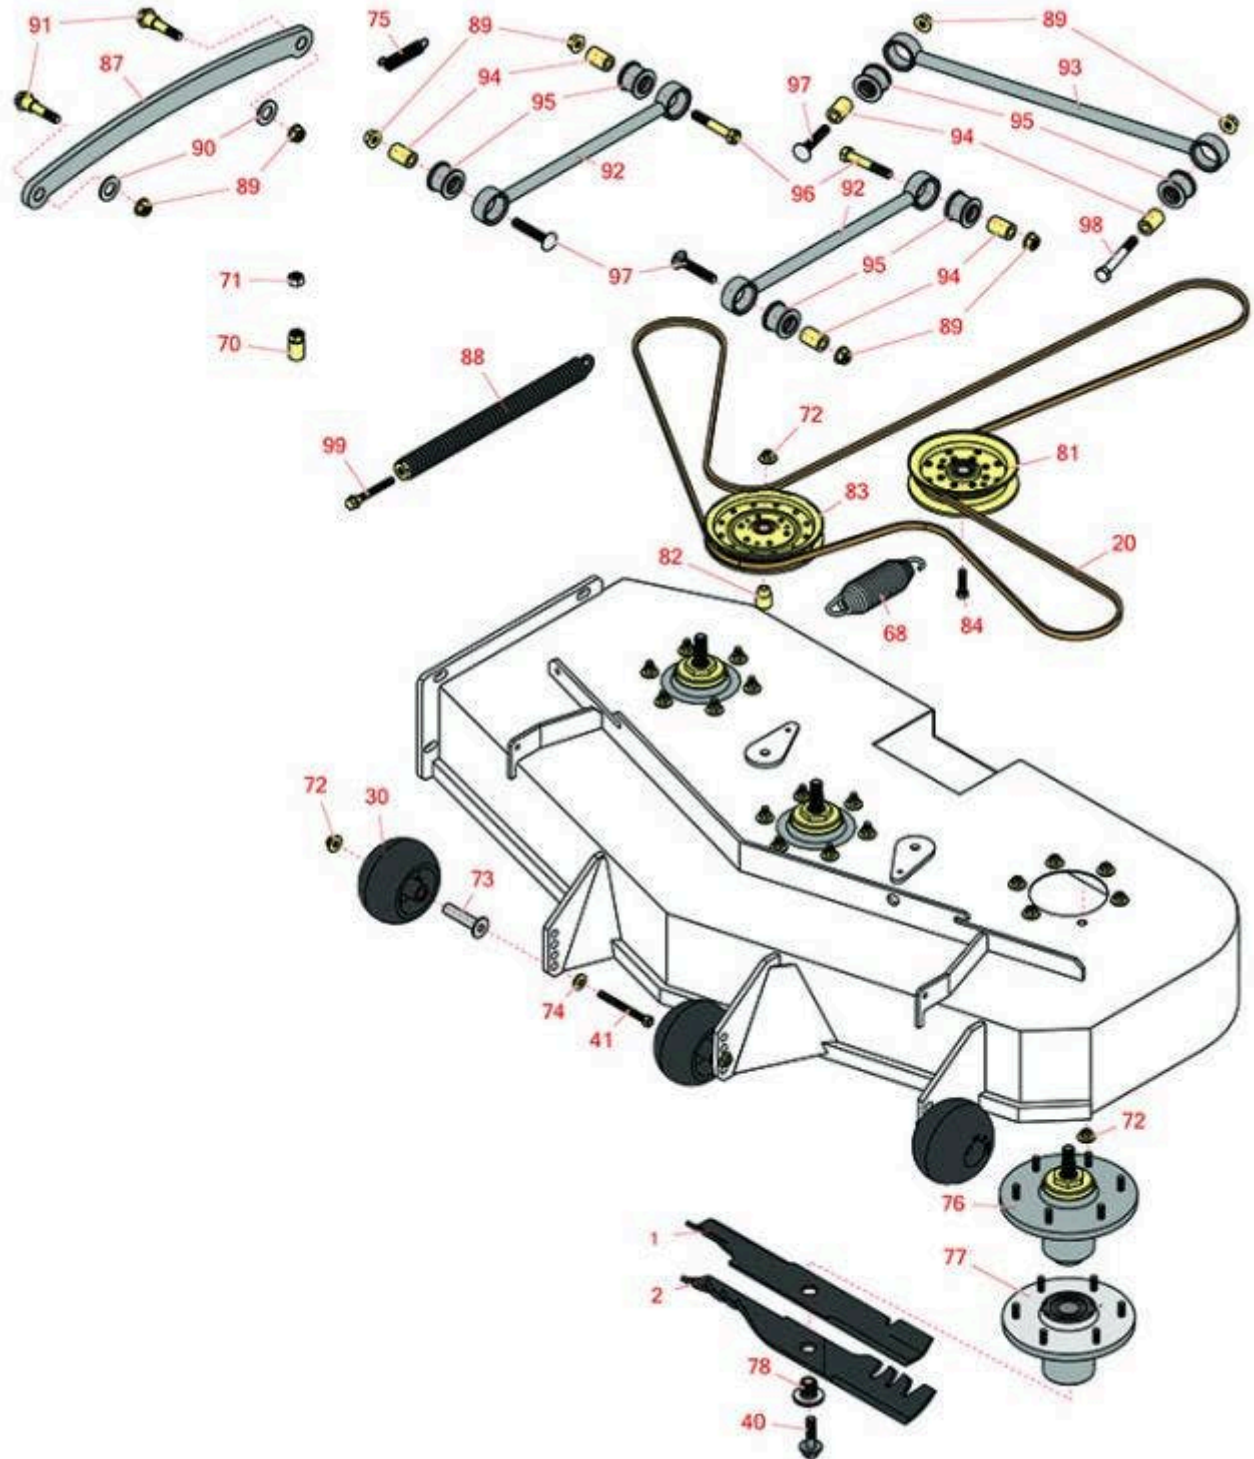

# Replaces Exmark Lazer Z X-Series Parts

Zero Turn Mower with 52in Deck - Models LZX740EKC526T0,

LZX740EKC526W0

Deck Parts

All original equipment manufacturers names and part numbers are used for identification purposes only, and we are in no way implying that our products are original equipment parts. Prices subject to change without notice.

# Replaces Exmark Lazer Z X-Series Parts

Zero Turn Mower with 52in Deck - Models LZX740EKC526T0,

LZX740EKC526W0

Deck Parts

Item No	R&R Part No.	OEM Part No.	Description	Qty Req	Price Each	Order Quantity
<b>Blades</b>						
1	<b>RRB3065-1803</b>	103-6402, 103-6402-S, 106-6402	Mower Blade - High-Lift 18 x 2.5in x 15/16 Mt Hole	3	<b>15.30</b>	
2	<b>R116-5175</b>	116-5175	Mower Blade - 18 in Mulching	3	<b>14.95</b>	
2	<b>RRB4065-1803</b>	116-5175, 116-5175-S	Mower Blade - Mulcher 18 x 2.5in x 15/16 Mt Hole	3	<b>20.80</b>	
<b>Belts</b>						
20	<b>R135-5776-SL</b>	109-4994, 135-5776	Belt - V - Deck	1	<b>47.40</b>	
<b>Tires</b>						
30	<b>R103-8415</b>	103-8415	Roller - Anti Scalp	3	<b>12.85</b>	
<b>Other parts Available</b>						
40	<b>R109-9220</b>	109-9220	Bolt - Sems 1/2-20	3	<b>5.59</b>	
41	<b>R116-9362</b>	116-9362	Bolt - Hex HD 3/8-16 x 3 3/4 GR8 YZ	3	<b>1.22</b>	
68	<b>R116-6317</b>	116-0133, 116-6317	Spring - Extension	1	<b>17.50</b>	
70	<b>R109-7840</b>	109-7840	Adjuster - Lift - Deck	4	<b>13.35</b>	
71	<b>R443818</b>	3218-5	Nut - 1/2-13 Hex Jam Zinc	4	<b>0.35</b>	
72	<b>R104-8301</b>	104-8301, 109-6658	Locknut - 3/8-16 Nylon Flanged	31	<b>0.84</b>	
73	<b>R116-8131</b>	116-8131	Axle - Roller	3	<b>10.75</b>	
74	<b>R98-5975</b>	98-5975	Washer - Belleville	3	<b>2.40</b>	
75	<b>R109-7124</b>	109-7124	Spring - Extension	1	<b>4.15</b>	