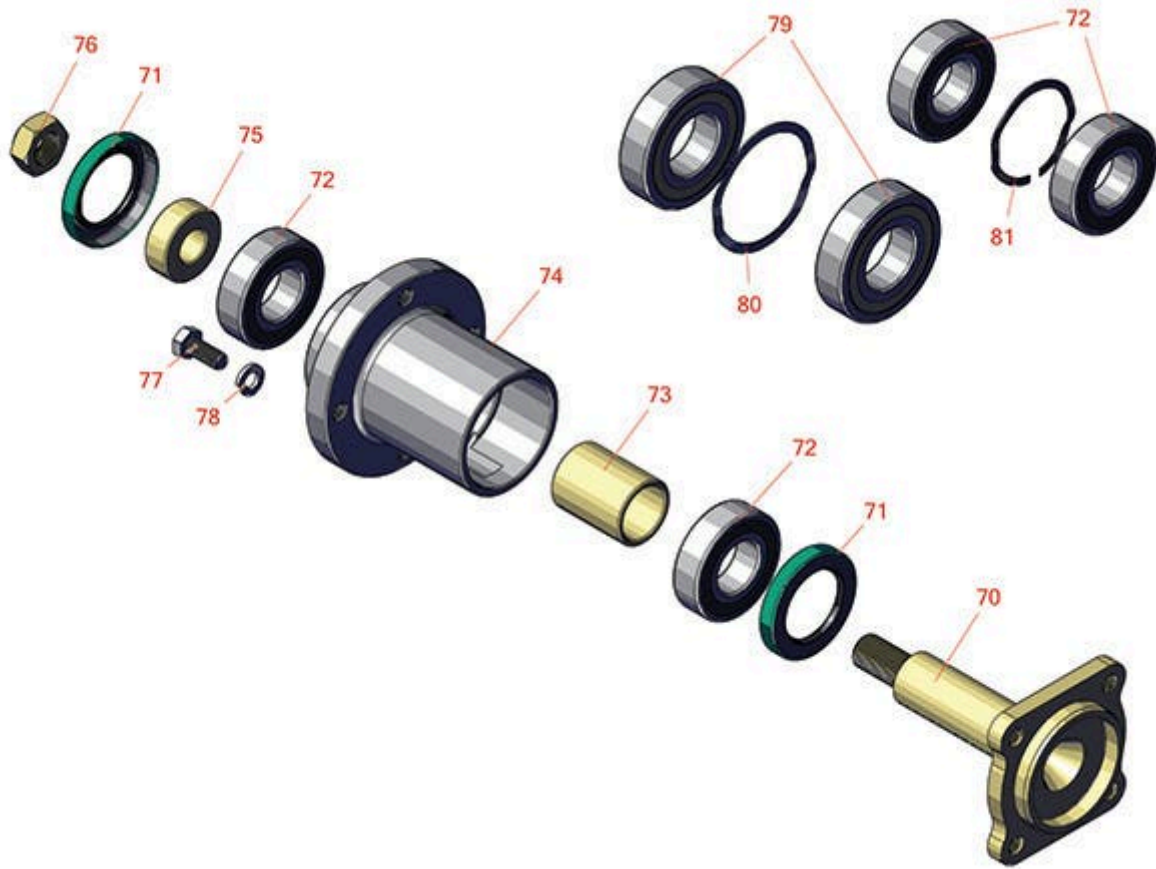

# Replaces Toro Greensmaster 1021 Parts

Mower - Model 04830

Rear Drum

All original equipment manufacturers names and part numbers are used for identification purposes only, and we are in no way implying that our products are original equipment parts. Prices subject to change without notice.

# Replaces Toro Greensmaster 1021 Parts

Mower - Model 04830

Rear Drum

Item No	R&R Part No.	OEM Part No.	Description	Qty Req	Price Each	Order Quantity
70	<b>R94-5850</b>	94-5850	Spindle - Rear Roller Drum	1	<b>165.25</b>	
71	<b>R253-159</b>	253-159	Seal - Drum	2	<b>5.85</b>	
72	<b>RA203605</b>	251-82, 6610	Bearing	4	<b>15.35</b>	
73	<b>R65-6520</b>	65-6520	Spacer	1	<b>7.90</b>	
74	<b>R132-6971</b>	132-6971, 94-5852	Hub-Drum	1	<b>115.65</b>	
75	<b>R65-6530</b>	65-6530	Spacer - Seal	1	<b>7.85</b>	
76	<b>R3296-33</b>	3296-33	Locknut - 5/8-18 ESNA Jam	1	<b>1.30</b>	
77	<b>R322-3</b>	01-150-1420, 01-178-0506, 20-24-AD, 20-24-AGD, 322-3, 48-9270, 513339, 908017P	Bolt - Hex HD 5/16-18 x 3/4	8	<b>0.62</b>	
78	<b>R3253-4</b>	01-166-0110, 01-166-0510, 23-10-GD, 24-7170, 30-8520, 3253-4, 42-9850, 48-9350, 48-9360, 48-9570, 68-9420, 99-7577	Washer - Lock 5/16 Zinc	8	<b>0.14</b>	
79	<b>R358672</b>	251-291, 251-312	Bearing - Ball	2	<b>13.95</b>	
80	<b>R105-5700</b>	105-5700, 115-5258	Wave Washer - Bearing	1	<b>2.55</b>	

# Replaces Toro Greensmaster 1021 Parts

*Mower - Model 04830*

*Rear Drum*

Item No	R&R Part No.	OEM Part No.	Description	Qty Req	Price Each	Order Quantity
81	<b>R3290-485</b>	3290-485	Washer - Wave	1	<b>3.05</b>	