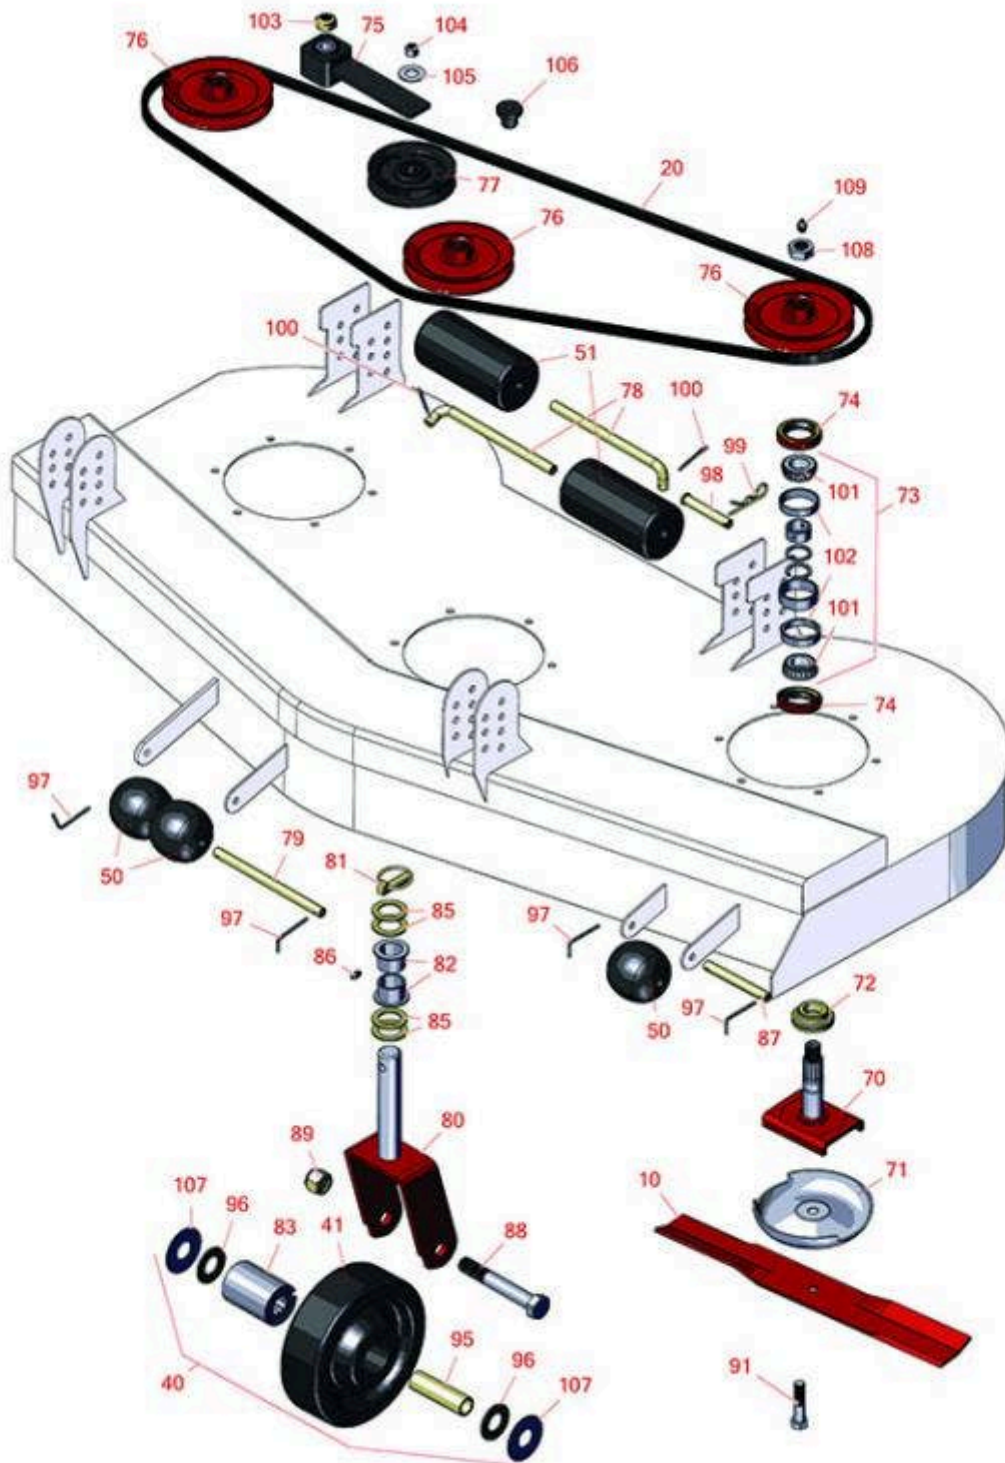

# Replaces Toro Groundsmaster 220

## Parts

Rotary Mower - Model 30620

62in Deck - Model 30792 & 30564

All original equipment manufacturers names and part numbers are used for identification purposes only, and we are in no way implying that our products are original equipment parts. Prices subject to change without notice.

# Replaces Toro Groundsmaster 220 Parts

Rotary Mower - Model 30620  
62in Deck - Model 30792 & 30564

Item No	R&R Part No.	OEM Part No.	Description	Qty Req	Price Each	Order Quantity
<b>Blades</b>						
10	<b>R44-6250</b>	44-6250, 44-6250-03	Mower Blade	3	<b>19.05</b>	
<b>Belts</b>						
20	<b>R44-6260</b>	44-6260	Belt - Deck	1	<b>47.70</b>	
<b>Wheels</b>						
40	<b>R27-1050</b>	27-1050, 46-8230	Wheel Assy	2	<b>82.45</b>	
41	<b>R27-1190</b>	27-1190	Wheel Only - Gm 52 Deck	2	<b>42.35</b>	
<b>Rollers</b>						
50	<b>R29-4820</b>	29-4820	Roller	3	<b>16.55</b>	
51	<b>R36-1740</b>	36-1740	Roller - Rotary Deck	2	<b>21.25</b>	
<b>Other Parts Available</b>						
70	<b>R27-0920</b>	27-0920	Spindle - Splined - 4-5/8 in	3	<b>73.95</b>	
71	<b>R72-9361</b>	27-1000, 27-1001, 72-9360, 72-9361	Cup - Anti-Scalp	3	<b>21.60</b>	
72	<b>R27-0950</b>	27-0950	Spacer - Bearing	3	<b>24.95</b>	
73	<b>R46-8530</b>	27-0960, 46-8530	Bearing - Set with Rings/Spacers	3	<b>46.95</b>	
<i>Tech Note: Includes 2 ea: R254-72 Bearings, R254-94 Cones, Spacers &amp; Rings:</i>						
74	<b>R253-139</b>	253-139	Seal - Spindle	3	<b>5.40</b>	
75	<b>R27-8580</b>	100-6178, 27-1060, 27-8580, 99-1297	Socket - Idler	1	<b>54.25</b>	