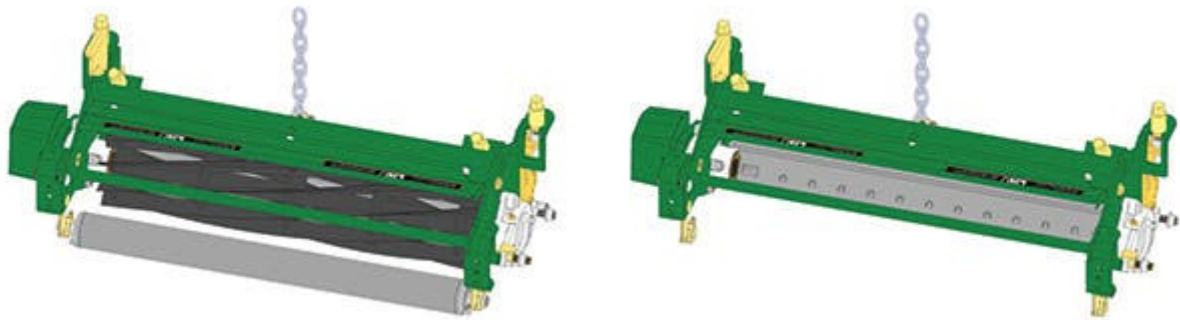

Replaces John Deere 2500E Hybrid Riding Greens Mower Parts

Cutting Unit - Serial up to 030000
Complete Cutting Unit

All original equipment manufacturers names and part numbers are used for identification purposes only, and we are in no way implying that our products are original equipment parts. Prices subject to change without notice.

Replaces John Deere 2500E Hybrid Riding Greens Mower Parts

Cutting Unit - Serial up to 030000
Complete Cutting Unit

Item No	R&R Part No.	OEM Part No.	Description	Qty Req	Price Each	Order Quantity
---------	--------------	--------------	-------------	---------	------------	----------------

Standard Cutting Unit

1	R130120	BM18973	Complete Standard Cutting Unit	0	1853.25	
---	----------------	---------	--------------------------------	---	----------------	--

Tech Note: R&R Cutting Units Complete with RAET10826 9 Blade Reel, RET14402 Thin Bedknife, RAMT1061 Grooved Front Roller & RAMT1060 Solid Rear Roller: