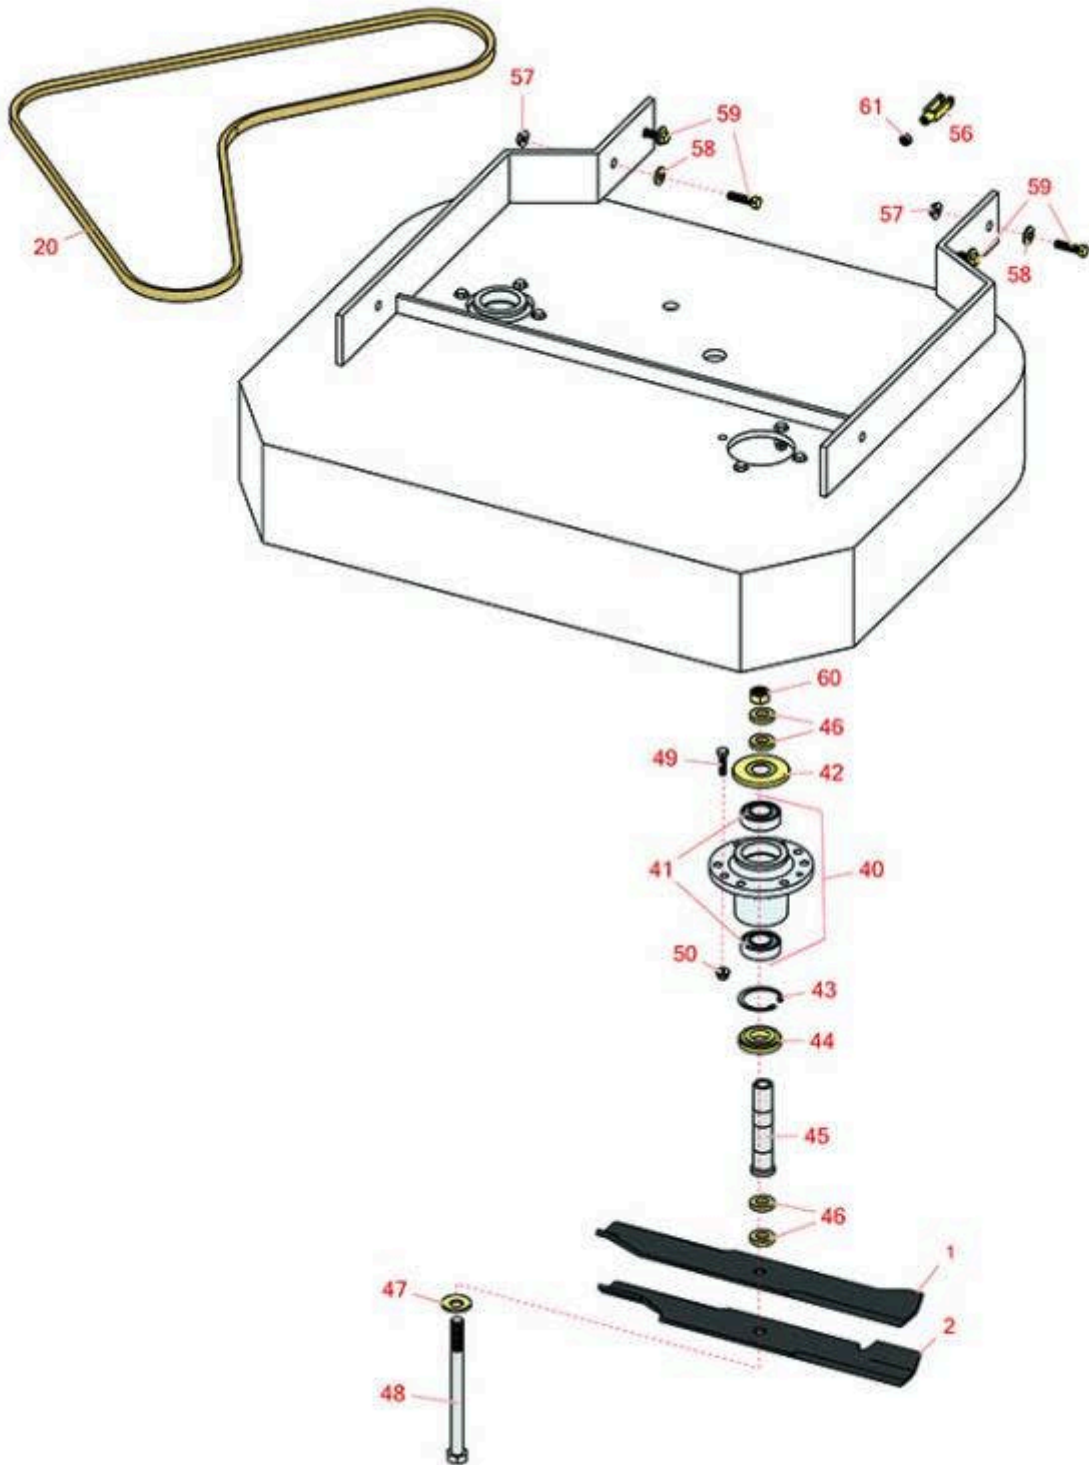

Replaces Exmark Viking Parts

Walk Behind Mower - Model VHS481GKA36200 with 36in

Deck

36in Deck

All original equipment manufacturers names and part numbers are used for identification purposes only, and we are in no way implying that our products are original equipment parts. Prices subject to change without notice.

Replaces Exmark Viking Parts

Walk Behind Mower - Model VHS481GKA36200 with 36in Deck
36in Deck

Item No	R&R Part No.	OEM Part No.	Description	Qty Req	Price Each	Order Quantity
Rotary Blades						
1	R103-1578	103-1578	Mower Blade - 18 in Solid	2	20.15	
2	RRB3065-1800	103-6584, 103-6584-S	Mower Blade - High-Lift 18 x 2.5in x 5/8 Mt Hole	2	14.60	
Belts						
20	R1-323735	1-323735	Belt - Drive to Blades	1	59.80	
Other Parts Available						
40	R103-8280	103-8280	Spindle Assy w/Bearings	2	173.80	
41	R103-2477	103-2477	Bearing - Jackshaft	4	41.65	
42	R103-1330	103-1330	Guard - Bearing - Top	2	3.10	
43	RC-10025	32120-8	Ring - Retaining	2	2.15	
44	R103-2535	103-2535	Spacer-Guard, Bottom	2	10.65	
45	R1-323529	1-323529	Tube - Spindle - Short	2	66.40	
46	R1-323539	1-323539	Spacer	8	3.20	
47	R1-513208	1-513208	Washer - Spring	2	5.25	
48	R1-800861	1-800861	Bolt - 5/8-18x8 Hex Hx GR5	2	12.45	
49	R400190	322-6	Bolt - Hex HD 5/16-18 x 1-1/4 GR5	8	0.40	
50	R445722	32128-20	Nut - Serrated Washer	22	0.66	
56	R282-2	1-303105	Yoke	1	15.15	
57	R32128-43	32128-43, 3290-357, 3296-29	Nut - Flanged Whiz - 3/8-16	8	0.62	
58	R98-5975	98-5975	Washer - Belleville	9	2.40	

Replaces Exmark Viking Parts

Walk Behind Mower - Model VHS481GKA36200 with 36in
Deck
36in Deck

Item No	R&R Part No.	OEM Part No.	Description	Qty Req	Price Each	Order Quantity
59	R323-8	323-8	Bolt - Hex HD 3/8-16 x 1-1/2 GR8	8	1.50	
60	R3219-6	3219-6	Nut - 5/8-18 Gr 8 Hex	2	2.70	
61	R3219-2	3219-2	Nut - 5/16-24 Zinc	1	0.37	