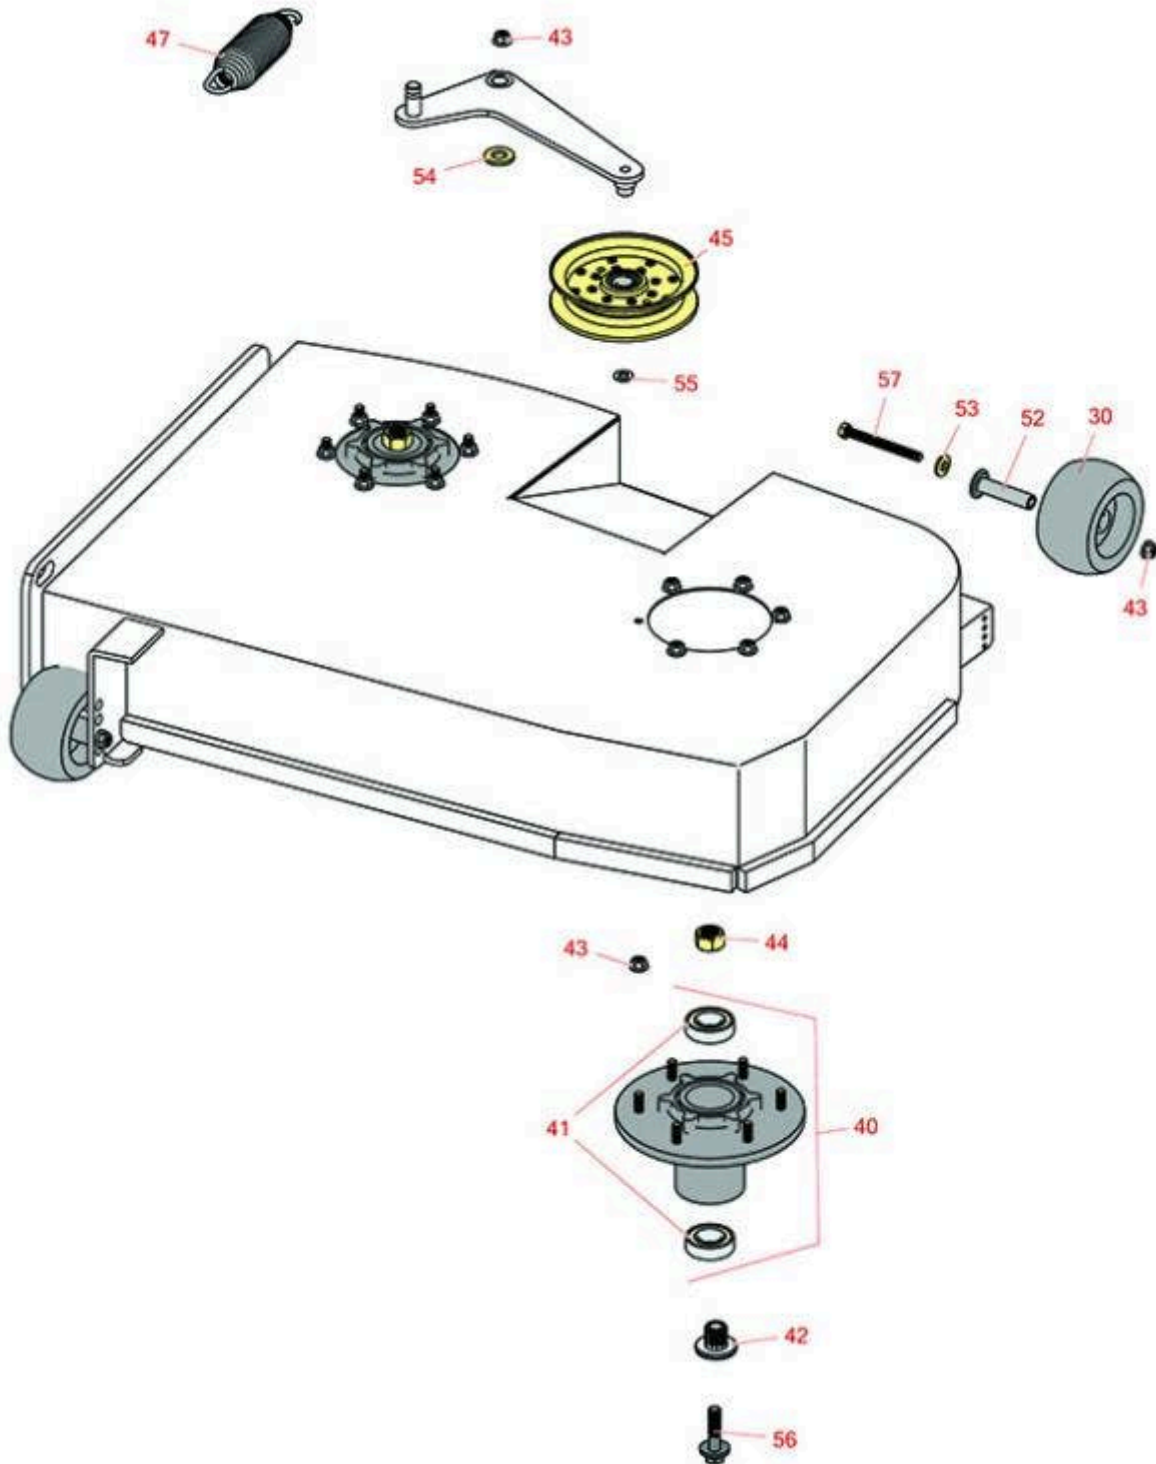

Replaces Exmark Staris E-Series Parts

Stand-On Mower with 44in Deck - Model STE600GKA44300
Deck Parts

All original equipment manufacturers names and part numbers are used for identification purposes only, and we are in no way implying that our products are original equipment parts. Prices subject to change without notice.

Replaces Exmark Staris E-Series Parts

Stand-On Mower with 44in Deck - Model STE600GKA44300
Deck Parts

Item No	R&R Part No.	OEM Part No.	Description	Qty Req	Price Each	Order Quantity
Tires						
30	R68-2730	1-603299	Wheel - Anti Scalp	2	7.85	
Other Parts Available						
40	R116-3344	116-3344	Spindle Housing Assy	2	92.80	
41	R116-0720	116-0720	Bearing - Ball - Special Triple Seal	4	9.30	
42	R103-3037	103-3037	Splined Bushing	2	14.80	
43	R104-8301	104-8301, 109-6658	Locknut - 3/8-16 Nylon Flanged	25	0.84	
44	R116-7306	116-7306	Hex Nut - 3/4-16 with Nyloc	2	2.75	
45	R126-9196	126-9196	Idler Pulley - Flat	1	42.75	
47	R116-6317	116-0133, 116-6317	Spring - Extension	1	17.50	
52	R116-8131	116-8131	Axle - Roller	2	10.75	
53	R98-5975	98-5975	Washer - Belleville	2	2.40	
54	R1-373034	1-373034	Washer - 7/16 HD	1	1.85	
55	R453011	3256-23, 3256-24, 3256-3, 3256-4, 80-7730	Washer - Flat 3/8 SAE Y/Zinc	1	0.11	
56	R109-9220	109-9220	Bolt - Sems 1/2-20	2	5.59	
57	R116-9362	116-9362	Bolt - Hex HD 3/8-16 x 3 3/4 GR8 YZ	2	1.22	