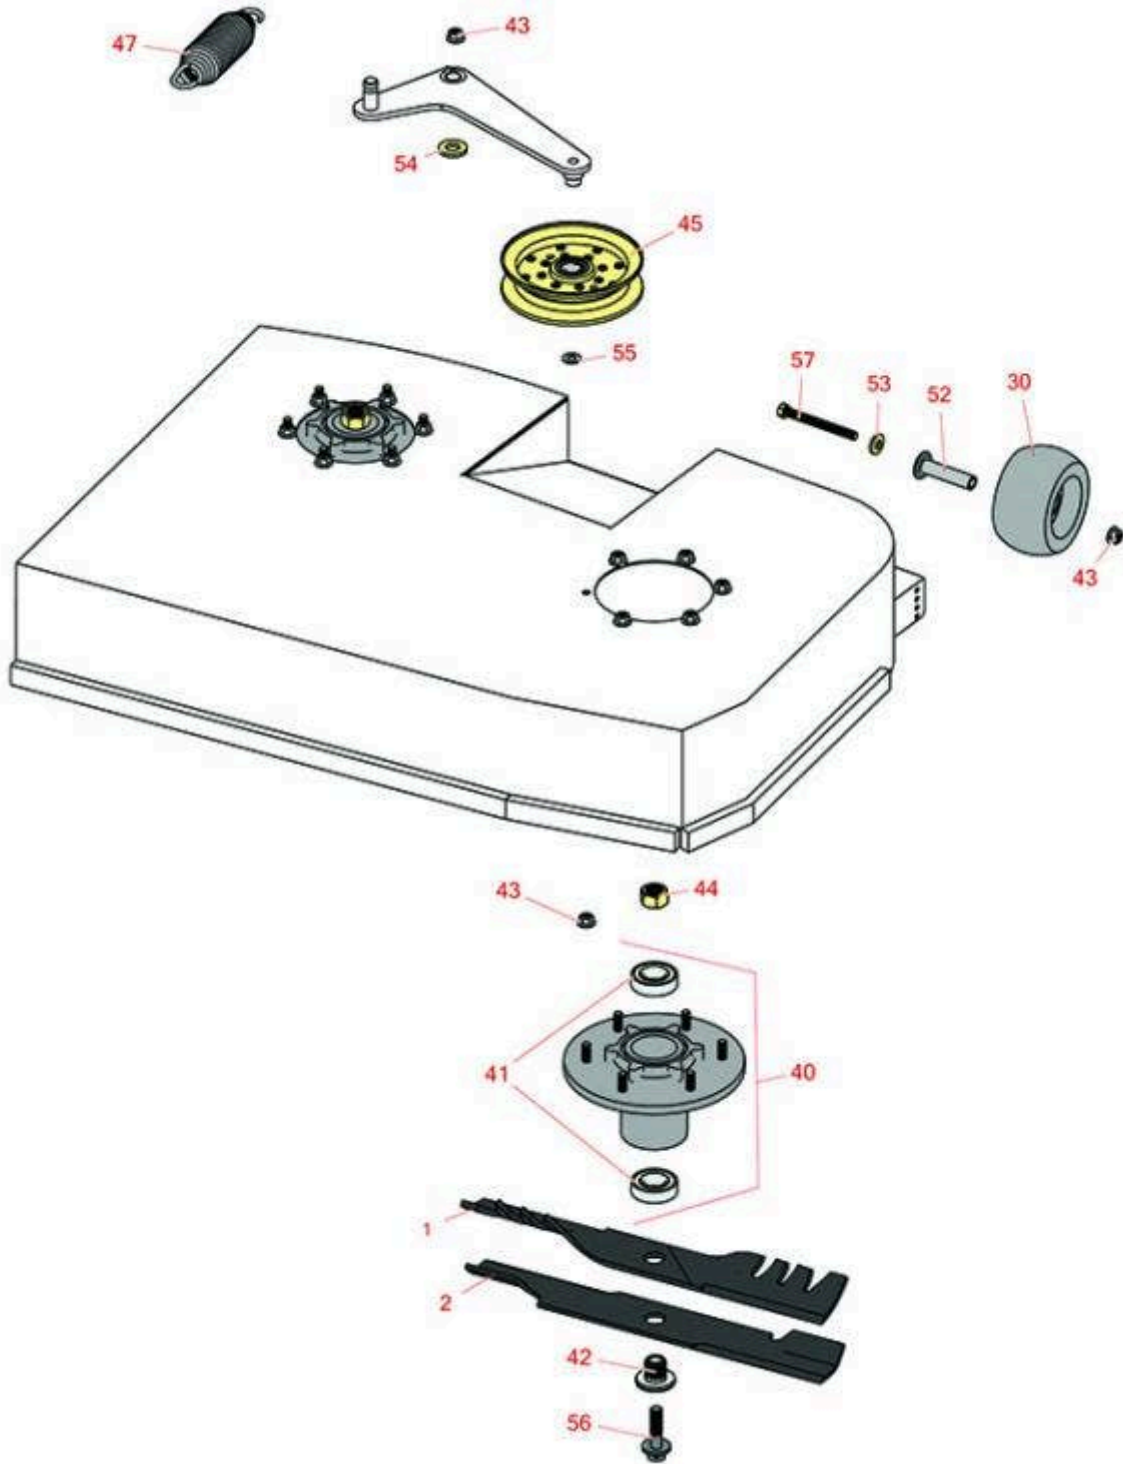

Replaces Exmark Staris E-Series Parts

Stand-On Mower with 36in Deck - Models STE600CKA36300

& STE600CKA363H1 / STE600GKA36300

Deck Parts

All original equipment manufacturers names and part numbers are used for identification purposes only, and we are in no way implying that our products are original equipment parts. Prices subject to change without notice.

Replaces Exmark Staris E-Series Parts

Stand-On Mower with 36in Deck - Models STE600CKA36300

& STE600CKA363H1 / STE600GKA36300

Deck Parts

Item No	R&R Part No.	OEM Part No.	Description	Qty Req	Price Each	Order Quantity
Rotary Blades						
1	R116-5175	116-5175	Mower Blade - 18 in Mulching	2	14.95	
1	RRB4065-1803	116-5175, 116-5175-S	Mower Blade - Mulcher 18 x 2.5in x 15/16 Mt Hole	2	20.80	
2	RRB3065-1803	103-6402, 103-6402-S, 106-6402	Mower Blade - High-Lift 18 x 2.5in x 15/16 Mt Hole	0	15.30	
Tires						
30	R68-2730	1-603299	Wheel - Anti Scalp	1	7.85	
30	R103-8415	103-8415	Roller - Anti Scalp	1	12.85	
Other Parts Available						
40	R116-3344	116-3344	Spindle Housing Assy	2	92.80	
41	R116-0720	116-0720	Bearing - Ball - Special Triple Seal	4	9.30	
42	R103-3037	103-3037	Splined Bushing	2	14.80	
43	R104-8301	104-8301, 109-6658	Locknut - 3/8-16 Nylon Flanged	25	0.84	
44	R116-7306	116-7306	Hex Nut - 3/4-16 with Nyloc	2	2.75	
45	R126-9196	126-9196	Idler Pulley - Flat	1	42.75	
47	R116-6317	116-0133, 116-6317	Spring - Extension	1	17.50	
47	R116-0886	116-0886	Spring - Extension	1	86.85	
52	R116-8131	116-8131	Axle - Roller	1	10.75	
53	R98-5975	98-5975	Washer - Belleville	1	2.40	
54	R1-373034	1-373034	Washer - 7/16 HD	1	1.85	