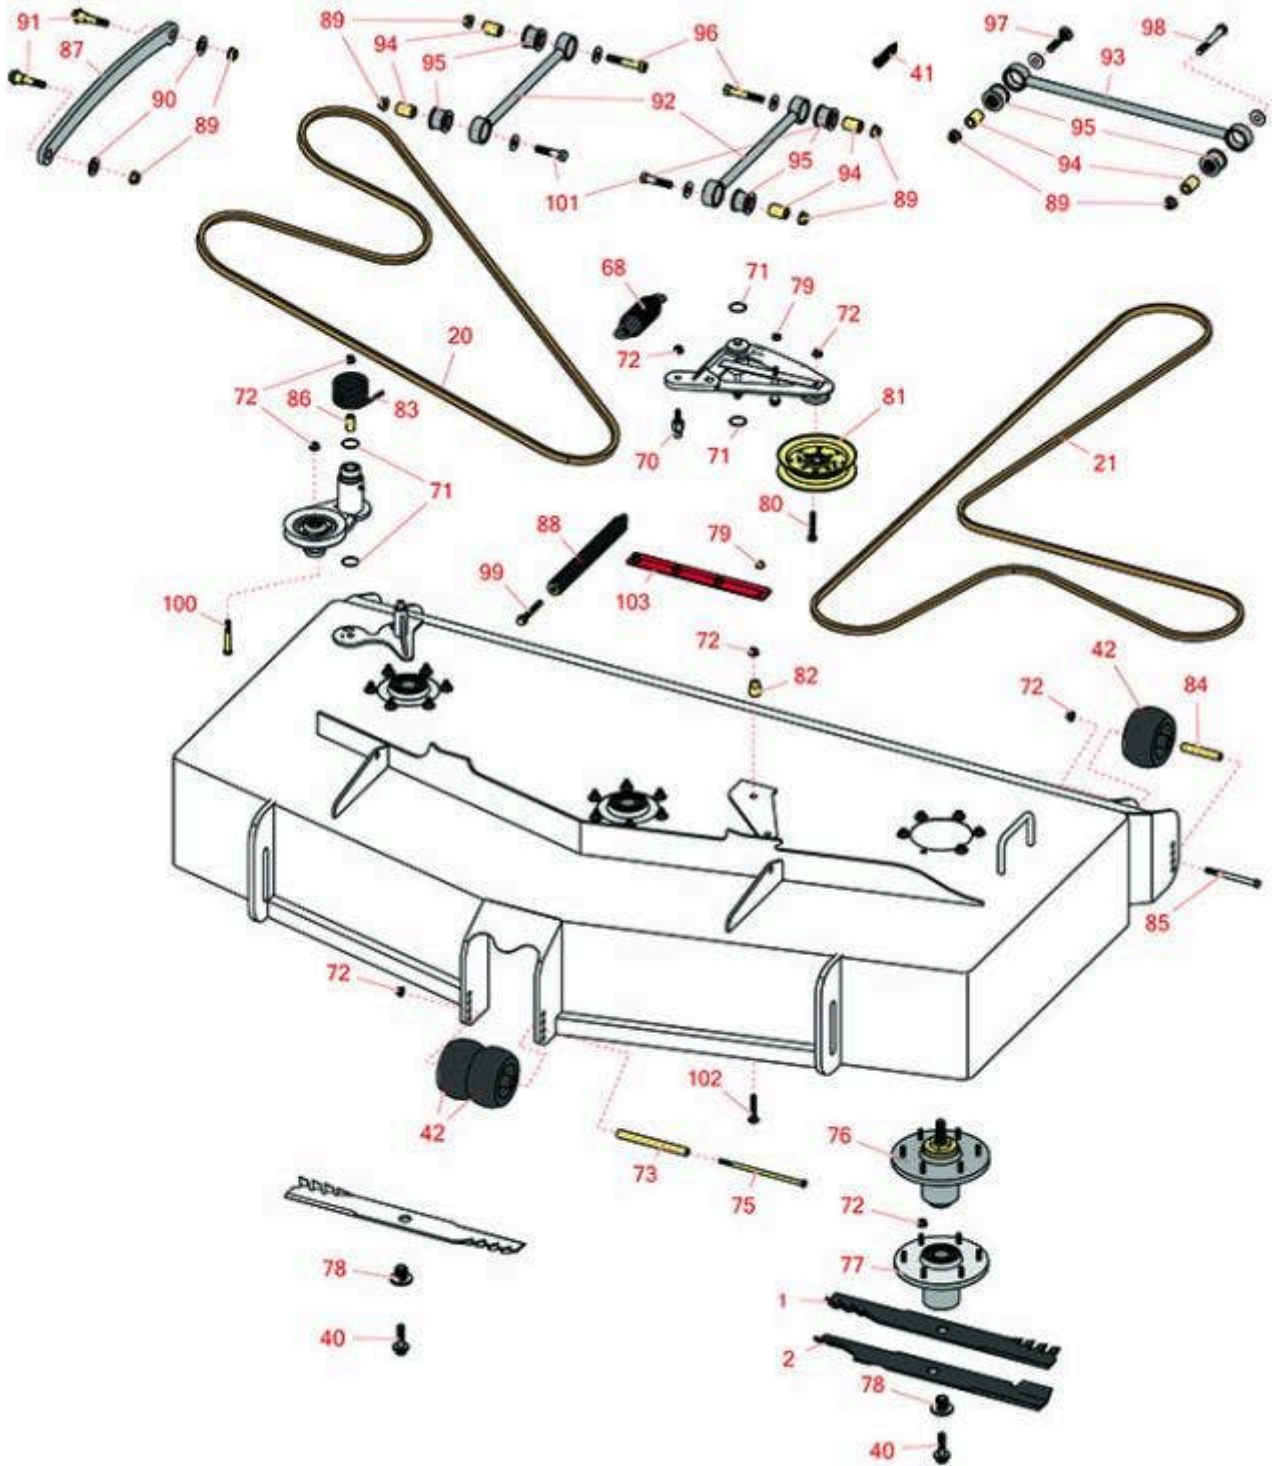

# Replaces Exmark Lazer Z X-Series Parts

Zero Turn Mower with 60in Deck - Models LZX940EKC60RT0

& LZX940EKC60RW0

60in Deck

All original equipment manufacturers names and part numbers are used for identification purposes only, and we are in no way implying that our products are original equipment parts. Prices subject to change without notice.

# Replaces Exmark Lazer Z X-Series Parts

Zero Turn Mower with 60in Deck - Models LZX940EKC60RT0  
& LZX940EKC60RW0  
60in Deck

Item No	R&R Part No.	OEM Part No.	Description	Qty Req	Price Each	Order Quantity
<b>Blades</b>						
1	<b>RRB4065-2001</b>	116-5174, 116-5174-S	Mower Blade - Mulcher 20.5 x 2.5in x 15/16 Mt Hole	2	<b>21.35</b>	
2	<b>RRB3065-2001</b>	103-6403, 103-6403-S	Mower Blade - High-Lift 20.5 x 2.5in x 15/16 Mt Hole	2	<b>15.60</b>	
<b>Belts</b>						
20	<b>R116-8187</b>	116-8187	Belt - V - Deck	1	<b>81.60</b>	
21	<b>R125-9371</b>	125-9371	Belt - V - Deck	1	<b>110.30</b>	
<b>Other parts Available</b>						
40	<b>R109-9220</b>	109-9220	Bolt - Sems 1/2-20	3	<b>5.59</b>	
41	<b>R109-7124</b>	109-7124	Spring - Extension	1	<b>4.15</b>	
42	<b>R68-2730</b>	1-603299	Wheel - Anti Scalp	4	<b>7.85</b>	
68	<b>R116-6317</b>	116-0133, 116-6317	Spring - Extension	1	<b>17.50</b>	
70	<b>R126-0423</b>	126-0423	Pin - Spring - Anchor	1	<b>5.15</b>	
71	<b>R106-7159</b>	106-7159	O-Ring	4	<b>0.66</b>	
72	<b>R104-8301</b>	104-8301, 109-6658	Locknut - 3/8-16 Nylon Flanged	31	<b>0.84</b>	
73	<b>R98-5967</b>	98-5967	Spacer-Wheel	1	<b>10.35</b>	
75	<b>R108-5388</b>	108-5388	Bolt - Hx HD 3/8-16 x 7 1/2	1	<b>9.25</b>	
76	<b>R109-6917</b>	109-6917	Spindle Housing Assy Complete with Spindle	3	<b>112.15</b>	
77	<b>R103-9539</b>	103-9539	Spindle Housing Assy with Bearings	3	<b>112.40</b>	
78	<b>R103-3037</b>	103-3037	Splined Bushing	3	<b>14.80</b>	