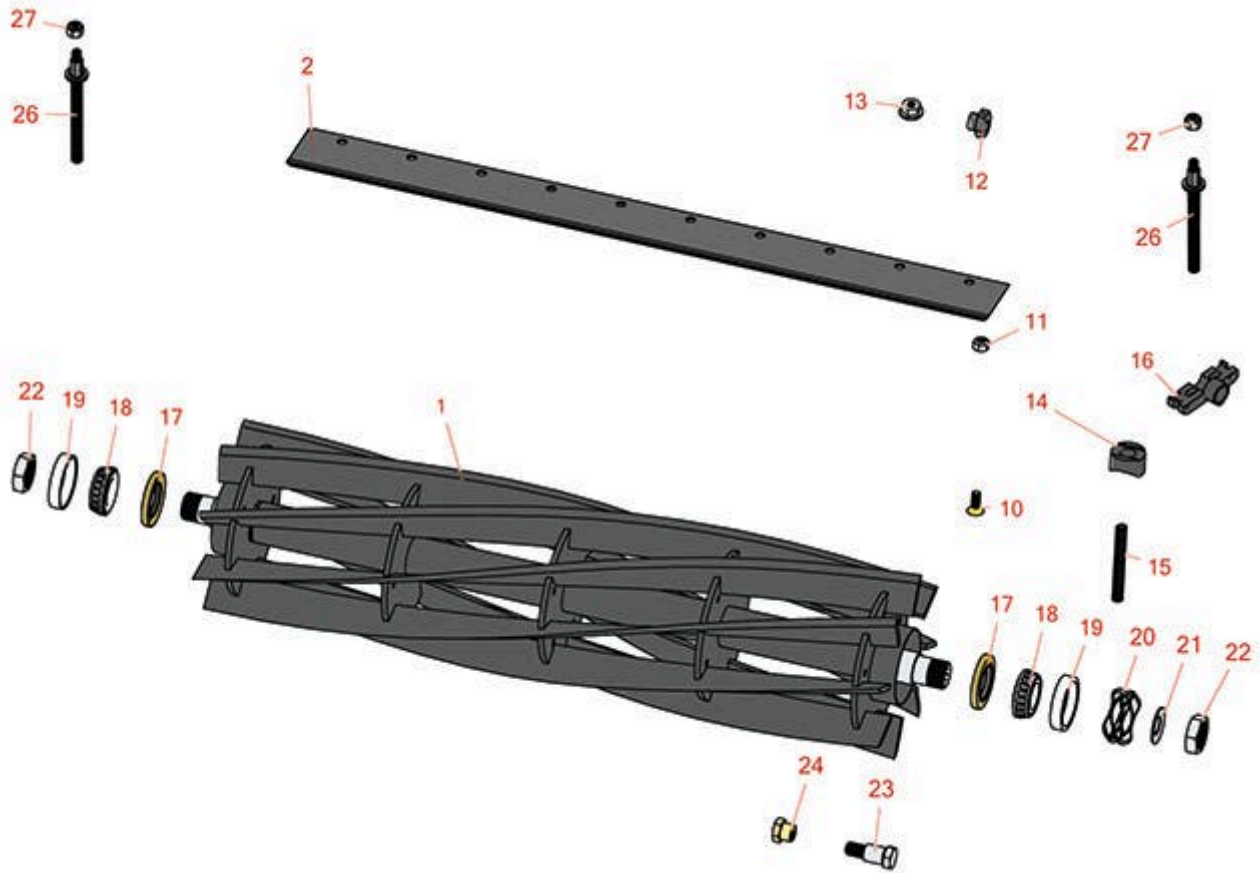

Replaces John Deere 7200A Reel Mower

Parts

26in Cutting Unit

Reel & Bedknife

All original equipment manufacturers names and part numbers are used for identification purposes only, and we are in no way implying that our products are original equipment parts. Prices subject to change without notice.

Replaces John Deere 7200A Reel Mower Parts

26in Cutting Unit
Reel & Bedknife

Item No	R&R Part No.	OEM Part No.	Description	Qty Req	Price Each	Order Quantity
---------	--------------	--------------	-------------	---------	------------	----------------

Tech Note: High Strength:

14	RTC25394	TCU25394, TCU27453	Base	2	49.60	
15	RTC25398	TCU25398	Compression Spring	1	5.85	
16	RTC28987	TCU28987	Half Clamp - Roller Bkt	2	29.10	
17	RTC25266	TCU25266	Seal	2	6.50	
18	R254-94	JD8933, TCU37582	Tapered Bearing Cone	2	7.15	
19	R254-72	JD8253	Cup - Bearing	2	3.85	
20	R170610	TCU26530	Spring - Compression	1	9.45	
21	RET16678	ET16678	Washer - Spring	1	3.25	

Replaces John Deere 7200A Reel Mower Parts

*26in Cutting Unit
Reel & Bedknife*

Item No	R&R Part No.	OEM Part No.	Description	Qty Req	Price Each	Order Quantity
22	RTC26215	TCU26215	Nut - Reel	2	5.60	
23	RMT6338	MT6338	Bolt - Shoulder	2	11.55	
24	RET16572	ET16572	Nut - Hex	2	6.90	
26	RTC26123	TCU26123	Adjuster	2	54.45	
27	RM148268	M148268	Lock Nut	2	1.30	