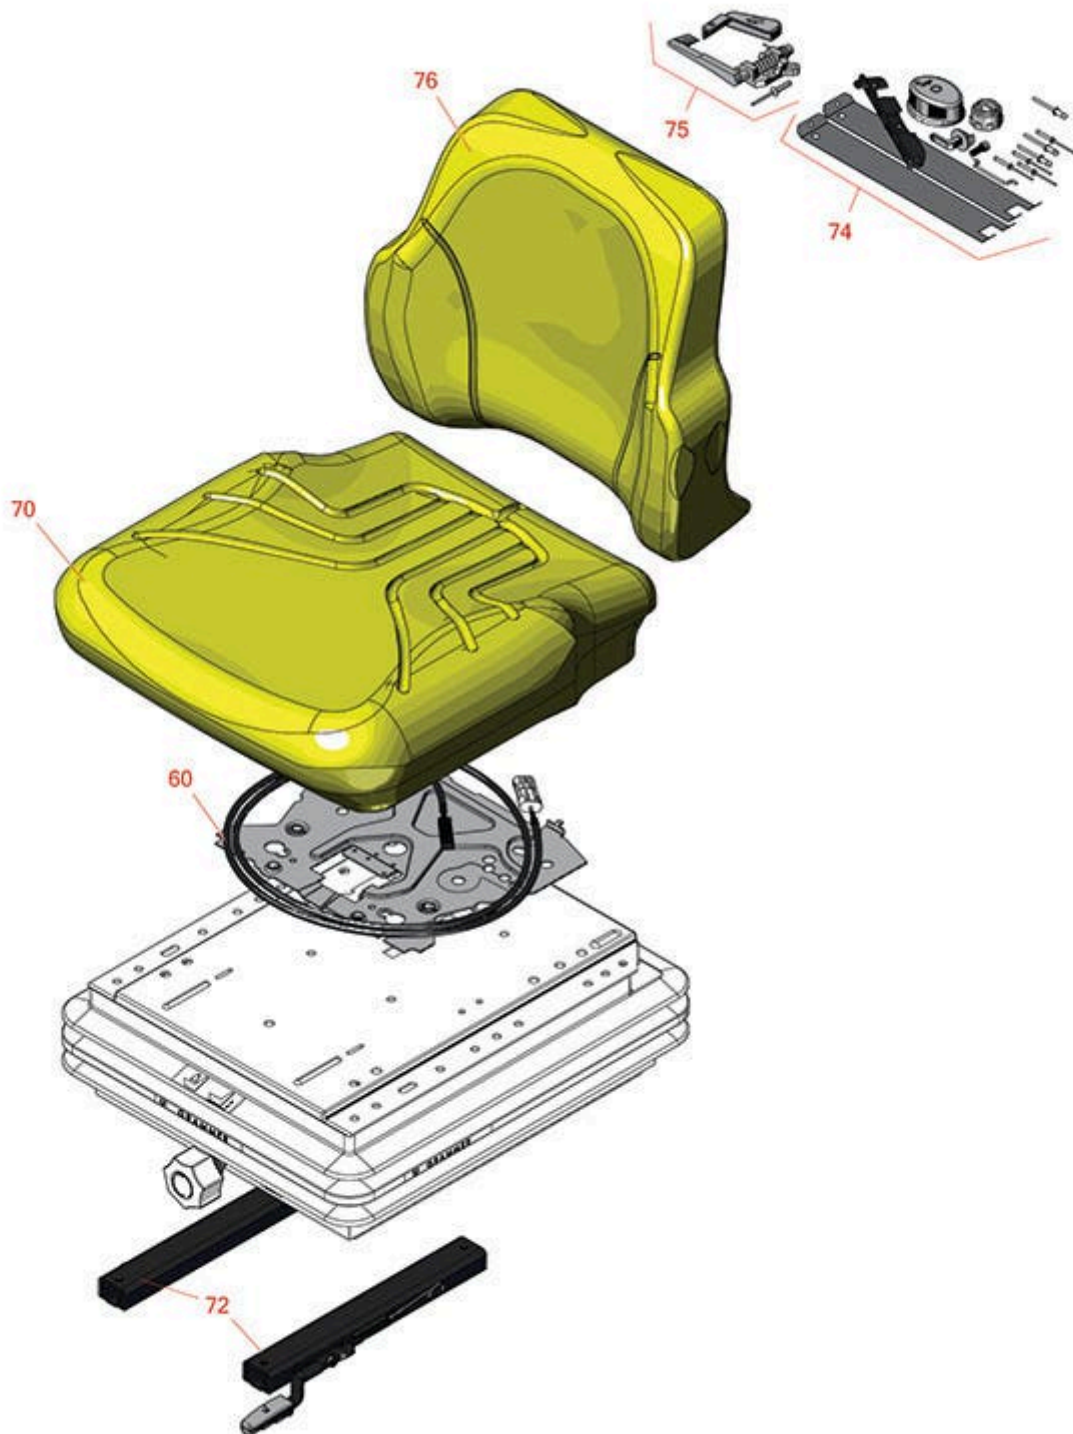

Replaces John Deere 7700 Reel Mower

Parts

Traction Unit
Seat

All original equipment manufacturers names and part numbers are used for identification purposes only, and we are in no way implying that our products are original equipment parts. Prices subject to change without notice.

Replaces John Deere 7700 Reel Mower

Parts

Traction Unit

Seat

Item No	R&R Part No.	OEM Part No.	Description	Qty Req	Price Each	Order Quantity
Electrical, Gauges & Controls						
60	RTCA18463	TCA18463	Seat Switch	1	79.70	
Other Parts Available						
70	RTCA18456	TCA18456	Seat Cushion - Bottom Yellow	1	164.95	
72	RTCA18455	TCA18455	Seat Slide Track Kit	1	148.35	
74	RAL151392	AL151392	Lumbar Support	1	82.15	
75	RTCA18454	TCA18454	Lock - Back Rest	1	38.15	
76	RTCA18457	TCA18457	Cushion Kit - Back Yellow	1	225.00	

All original equipment manufacturers names and part numbers are used for identification purposes only, and we are in no way implying that our products are original equipment parts. Prices subject to change without notice.