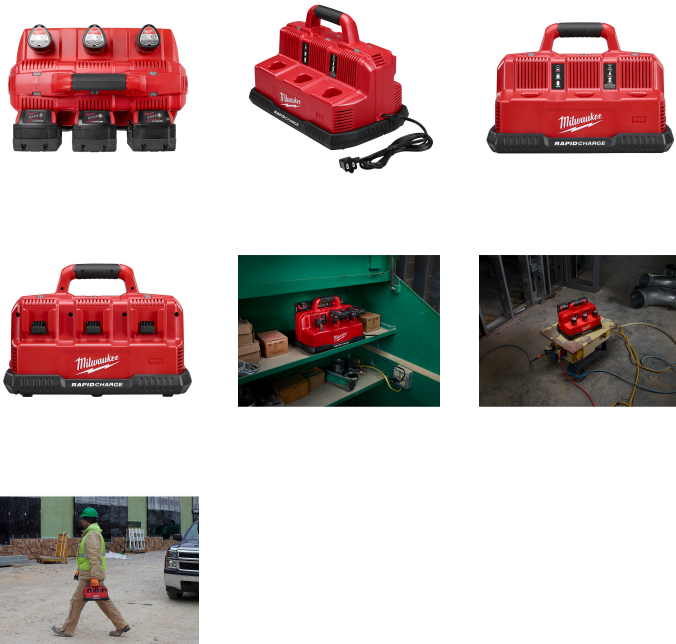

# Milwaukee M18 & M12 Rapid Charge Station

RMW48-59-1807

## Details

The M18 & M12 Rapid Charge Station is the fastest charging solution in the industry. With the ability to Charge 6 Packs 4x Faster, the station charges three batteries simultaneously while charging each pack up to 40% faster. The charger accepts up to (3) M18 & (3) M12 battery packs, reducing the amount of time spent changing out batteries and increasing productivity on the jobsite. Featuring REDLINK Intelligence, it communicates directly with the battery to monitor cell voltage, temperature, and charge status to optimize the performance and extend the life of the pack. The station has integrated hang holes for vertical mounting, a pass through plug to conserve outlet space, and a convenient carry handle to transport packs on and off the jobsite.

- Charges Three Batteries Simultaneously
- Charges Each Battery up to 40% Faster
- Accepts up to Three M18 and Three M12 Battery Packs
- Pass Through Plug
- REDLINK Intelligence: Charger Communicates with the Battery Pack to Ensure Optimum Performance and Extend Life