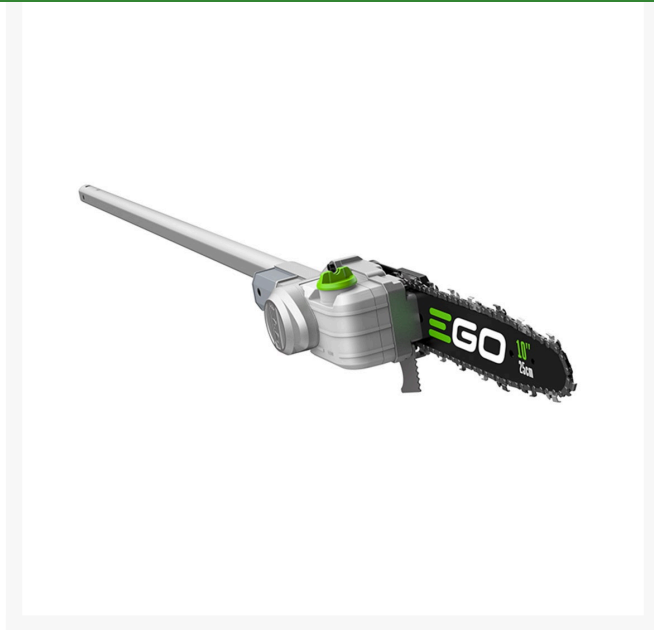

EGO Commercial Pole Saw Head Attachment REGPSX2500

Details

The EGO POWER+ Commercial Pole Saw Attachment is designed to be used exclusively with the Commercial Telescopic Power Pole system. Equipped with a 10in bar and chain, this saw is designed to tackle the challenges of all-day professional use while offering precise pruning and limbing. The Commercial pole saw provides up to 230 cuts when used with the recommended 5.0Ah 56V ARC Lithium battery). Delivering a chain speed of up to 20 m/s to get the tough jobs done faster. The high-efficiency brushless motor which allows for longer run time, low vibrations and extended tool life. The automatic lubrication system prolongs chain life and reduces friction for smooth cuts. Experience Power Beyond Belief. with the EGO POWER+ Commercial Pole Saw Attachment. Please note: This product is restricted from air freight and will only be shipped ground freight.

- Exclusively compatible with POWER+ Commercial Telescopic Power Pole (PPX1000)
- 10in Bar & Chain
- Weather-Resistant Construction (IPX5)
- High-Efficiency Brushless Motor
- Automatic Oiling System Prolongs Chain Life
- Metal Bucking Spikes Minimize Kickback for Safety
- Lock-Off Button for Added Safety
- Includes: Pole Saw Attachment, Chain Sheath