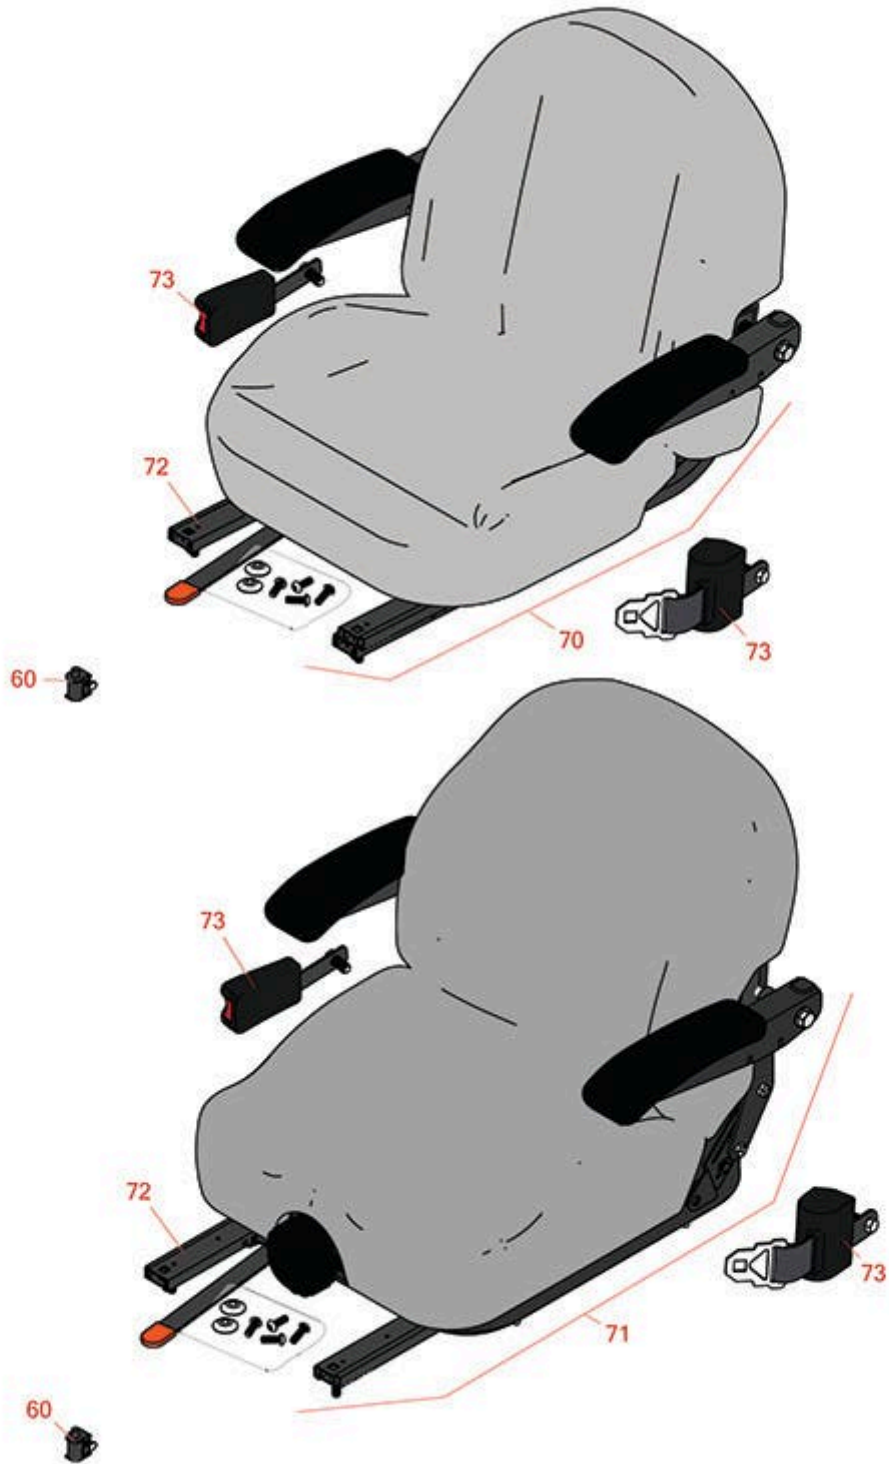

Replaces Exmark Lazer Z X-Series Parts

Zero Turn Mower with 72in Deck - Models LZX940EKC72RT0

& LZX940EKC72RW0

Seat

All original equipment manufacturers names and part numbers are used for identification purposes only, and we are in no way implying that our products are original equipment parts. Prices subject to change without notice.

Replaces Exmark Lazer Z X-Series Parts

Zero Turn Mower with 72in Deck - Models LZX940EKC72RT0

& LZX940EKC72RW0

Seat

| Item No | R&R Part No. | OEM Part No. | Description | Qty Req | Price Each | Order Quantity |
|--|------------------|------------------------------------|--|---------|---------------|----------------|
| 60 | R150229 | 82-2190 | Switch - Operator Presence | 1 | 20.55 | |
| 70 | R750205 | 126-1366, 126-5801, 126-8290 | Seat - Light Grey Deluxe w/Arms & Track Set | 1 | 343.65 | |
| 71 | R750210 | 116-8912 | Seat - Light Grey Deluxe w/Arms w/Suspension | 1 | 505.30 | |
| <i>Tech Note: INCL SUSPENSION & TRACK SET:</i> | | | | | | |
| 72 | R109-9801 | 109-9801 | Seat Track Set | 1 | 206.05 | |
| 73 | R109-9805 | 109-9805 | Seat Belt Kit | 1 | 220.45 | |