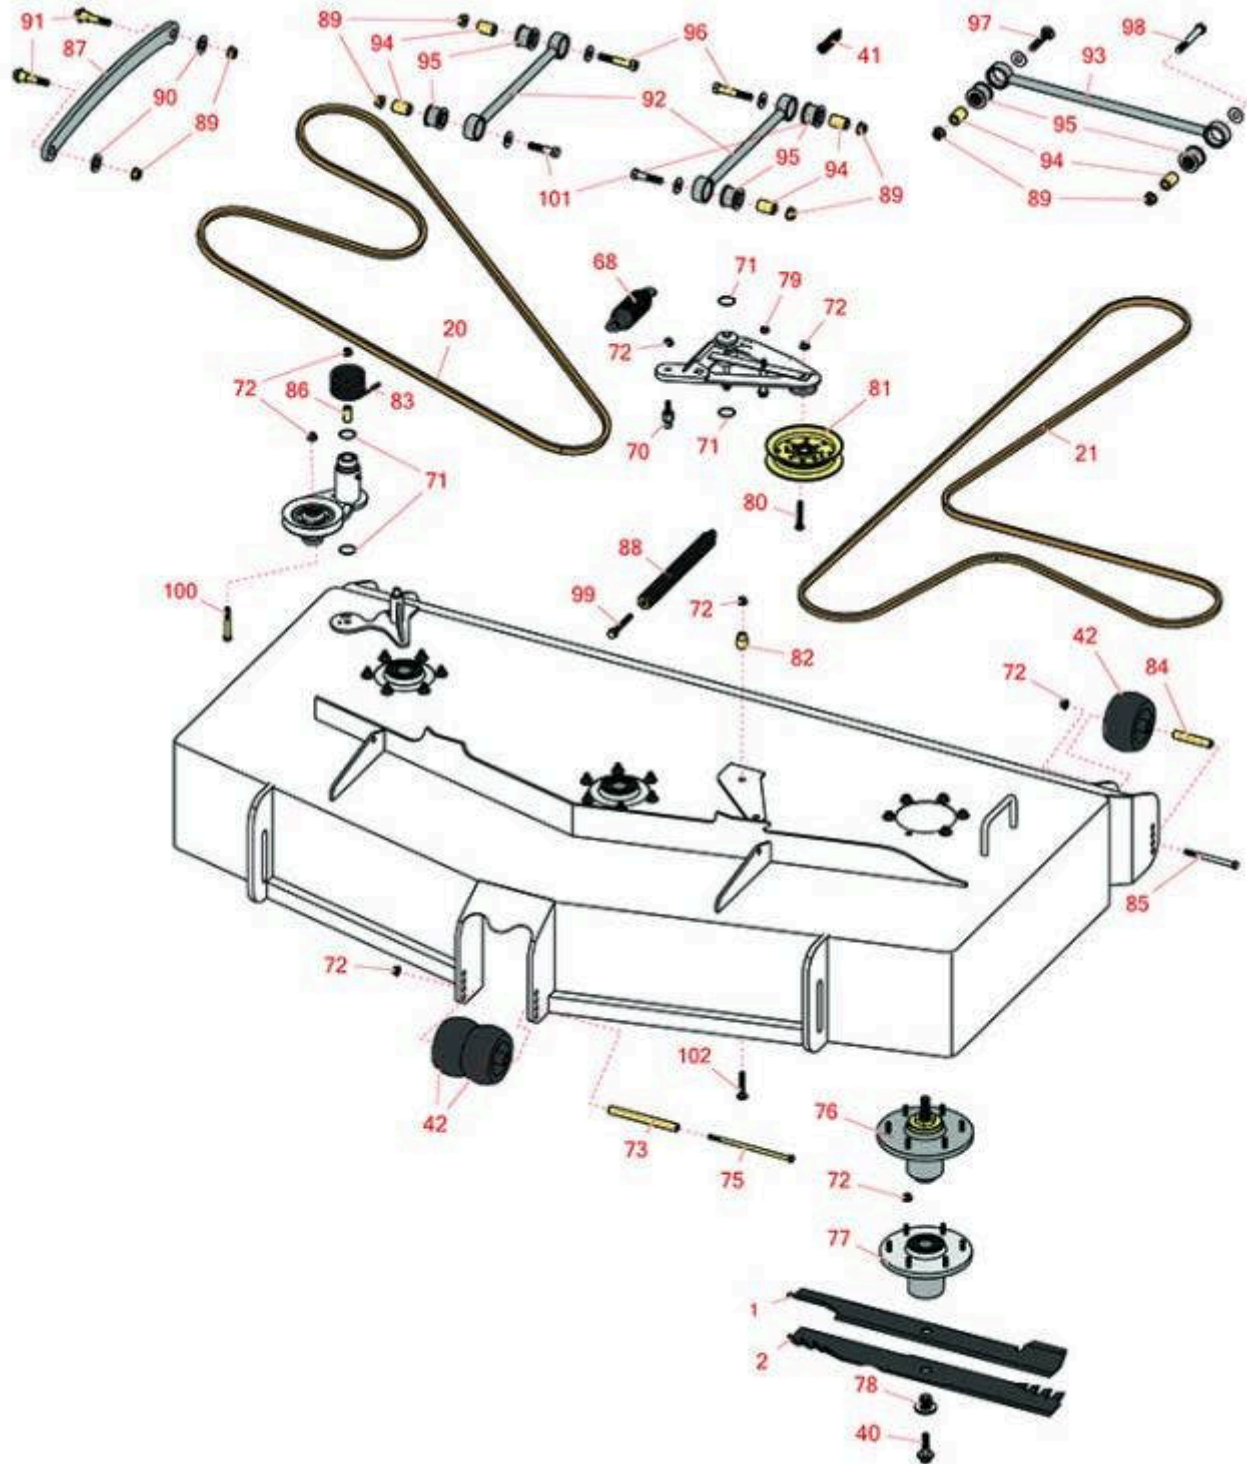

Replaces Exmark Lazer Z X-Series Parts

Zero Turn Mower with 72in Deck - Models LZX940EKC72RT0

& LZX940EKC72RW0

72in Deck

All original equipment manufacturers names and part numbers are used for identification purposes only, and we are in no way implying that our products are original equipment parts. Prices subject to change without notice.

Replaces Exmark Lazer Z X-Series Parts

Zero Turn Mower with 72in Deck - Models LZX940EKC72RT0
& LZX940EKC72RW0
72in Deck

Item No	R&R Part No.	OEM Part No.	Description	Qty Req	Price Each	Order Quantity
Blades						
1	R103-6404	103-6404	Mower Blade - 24-3/8 Notched	2	25.60	
2	RRB4110-2401	116-5171, 116-5171-S	Mower Blade - Mulcher 24.5 x 3in x 15/16 Mt Hole	2	29.30	
Belts						
20	R116-8501	116-8501	Belt - V	1	56.10	
21	R109-8070	109-8070	Belt- V	1	57.95	
Other parts Available						
40	R109-9220	109-9220	Bolt - Sems 1/2-20	3	5.59	
41	R109-7124	109-7124	Spring - Extension	1	4.15	
42	R68-2730	1-603299	Wheel - Anti Scalp	4	7.85	
68	R116-6317	116-0133, 116-6317	Spring - Extension	1	17.50	
70	R126-0423	126-0423	Pin - Spring - Anchor	1	5.15	
71	R106-7159	106-7159	O-Ring	4	0.66	
72	R104-8301	104-8301, 109-6658	Locknut - 3/8-16 Nylon Flanged	31	0.84	
73	R98-5967	98-5967	Spacer-Wheel	1	10.35	
75	R108-5388	108-5388	Bolt - Hx HD 3/8-16 x 7 1/2	1	9.25	
76	R109-6917	109-6917	Spindle Housing Assy Complete with Spindle	3	112.15	
77	R103-9539	103-9539	Spindle Housing Assy with Bearings	3	112.40	
78	R103-3037	103-3037	Splined Bushing	3	14.80	