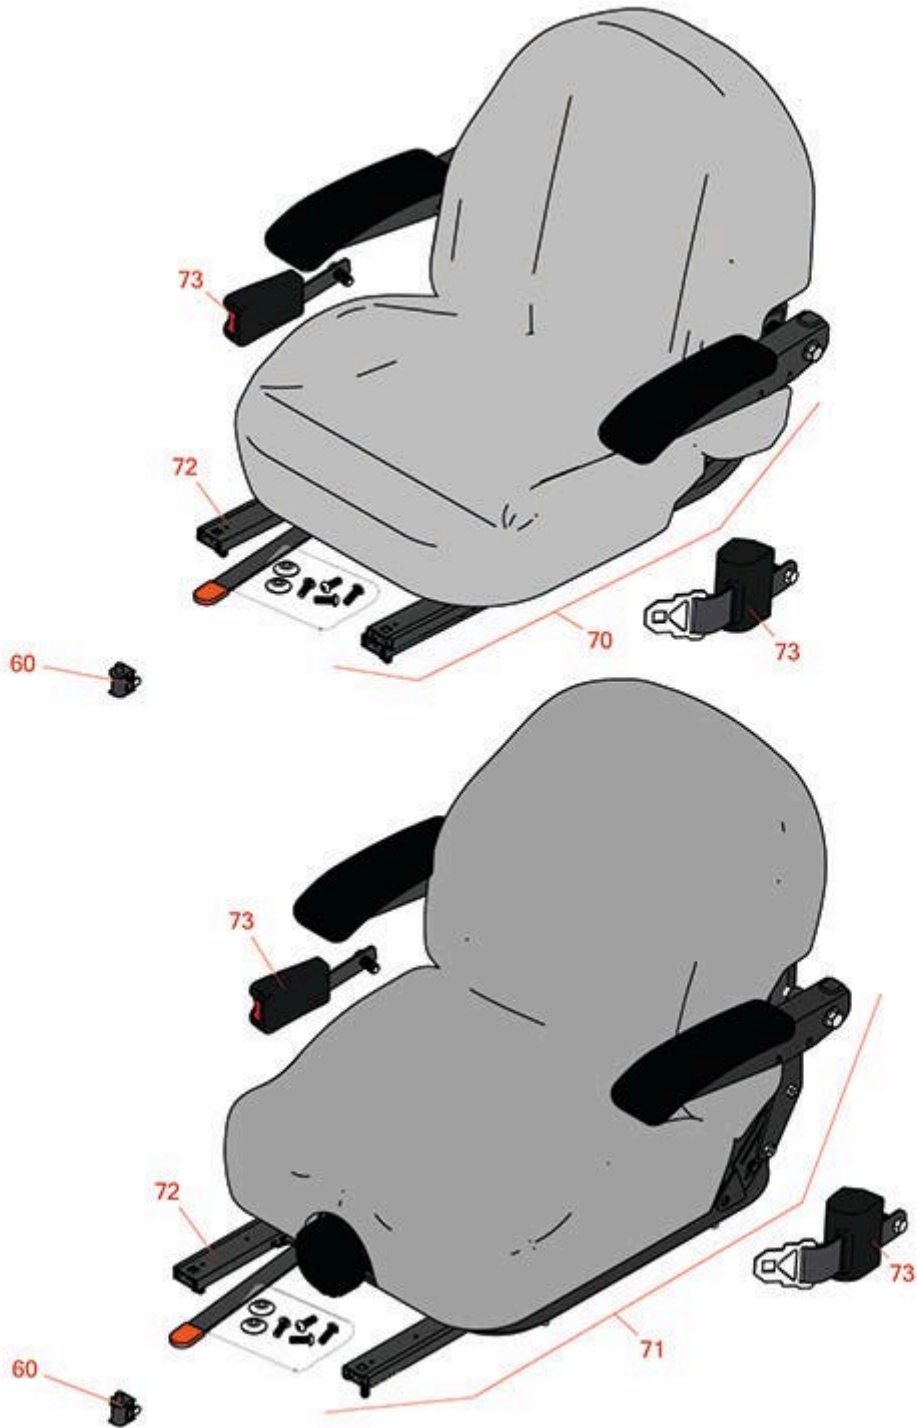

Replaces Exmark Lazer Z X-Series Parts

Zero Turn Mower with 60in Deck - Models LZX801CKA60600, LZX801CKA606C1, LZX801GKA60600, LZX801GKA606C1, LZX921GKA60600, LZX940EKC60600, LZX940EKC606T0, LZX940EKC606W0
Seat

| Item No | R&R Part No. | OEM Part No. | Description | Qty Req | Price Each | Order Quantity |
|--|------------------|------------------------------------|--|---------|---------------|----------------|
| 60 | R150229 | 82-2190 | Switch - Operator Presence | 1 | 20.55 | |
| 70 | R750205 | 126-1366, 126-5801, 126-8290 | Seat - Light Grey Deluxe w/Arms & Track Set | 1 | 343.65 | |
| 71 | R750210 | 116-8912 | Seat - Light Grey Deluxe w/Arms w/Suspension | 1 | 505.30 | |
| <i>Tech Note: INCL SUSPENSION & TRACK SET:</i> | | | | | | |
| 72 | R109-9801 | 109-9801 | Seat Track Set | 1 | 206.05 | |
| 73 | R109-9805 | 109-9805 | Seat Belt Kit | 1 | 220.45 | |