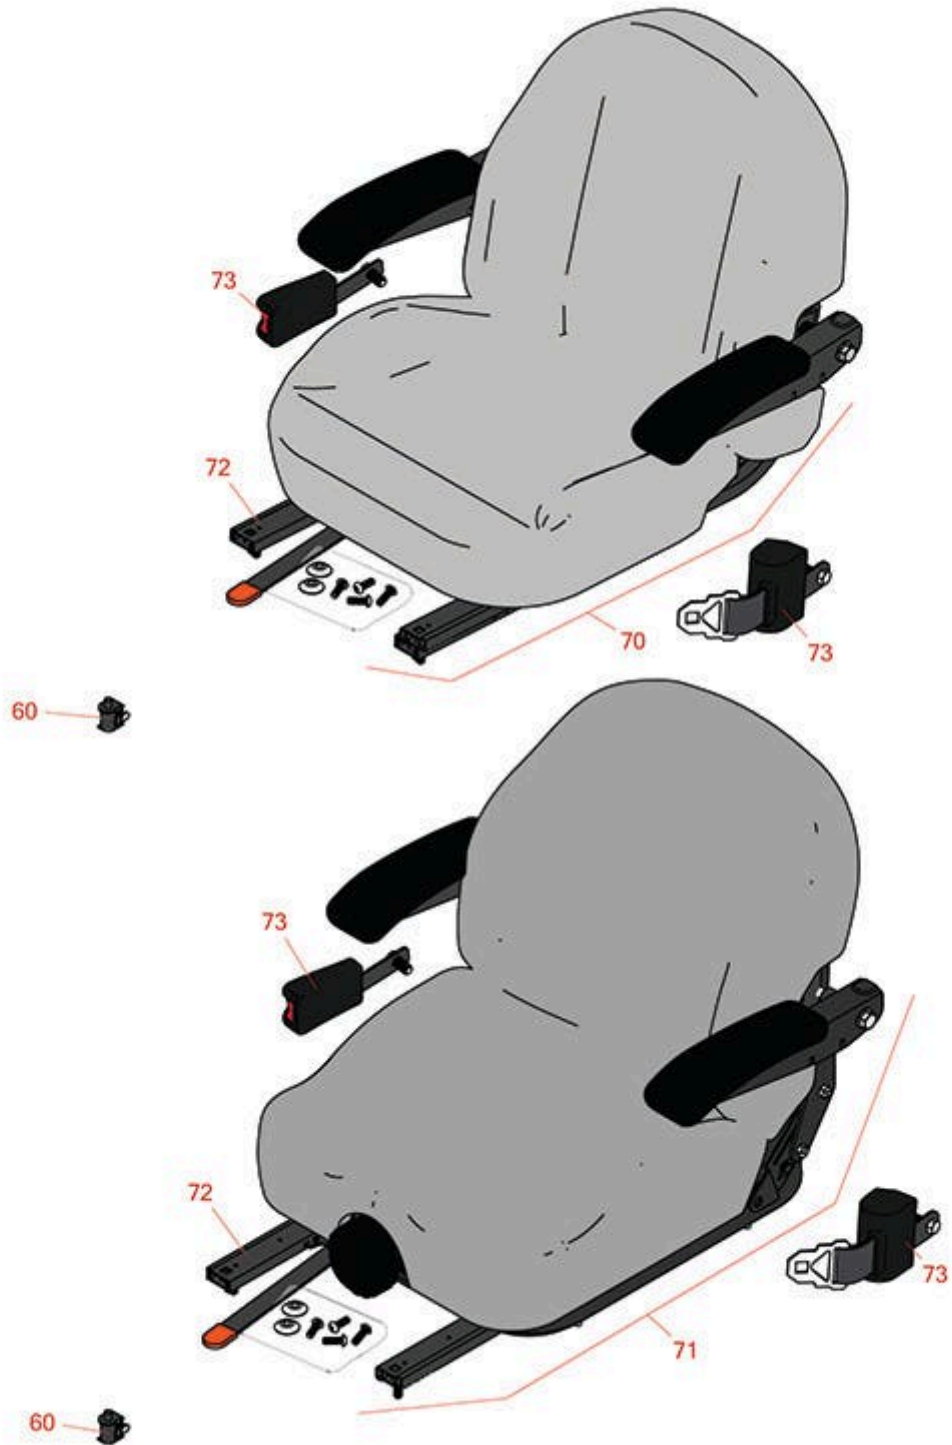

Replaces Exmark Lazer Z X-Series Parts

Zero Turn Mower with 52in Deck - Models LZX740EKC526T0,
LZX740EKC526W0
Seat

All original equipment manufacturers names and part numbers are used for identification purposes only, and we are in no way implying that our products are original equipment parts. Prices subject to change without notice.

Replaces Exmark Lazer Z X-Series Parts

Zero Turn Mower with 52in Deck - Models LZX740EKC526T0,

LZX740EKC526W0

Seat

Item No	R&R Part No.	OEM Part No.	Description	Qty Req	Price Each	Order Quantity
60	R150229	82-2190	Switch - Operator Presence	1	20.55	
70	R750205	126-1366, 126-5801, 126-8290	Seat - Light Grey Deluxe w/Arms & Track Set	1	343.65	
71	R750210	116-8912	Seat - Light Grey Deluxe w/Arms w/Suspension	1	505.30	
<i>Tech Note: INCL SUSPENSION & TRACK SET:</i>						
72	R109-9801	109-9801	Seat Track Set	1	206.05	
73	R109-9805	109-9805	Seat Belt Kit	1	220.45	